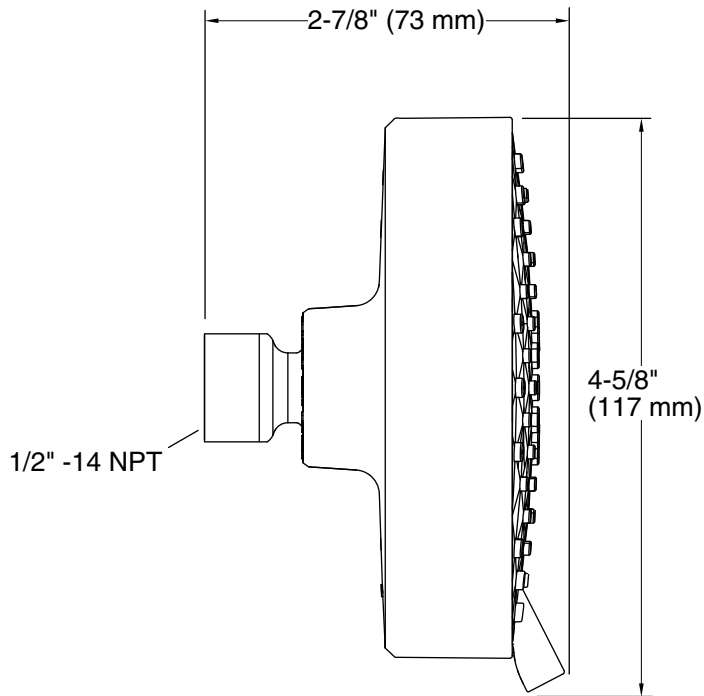

Features

- Showerhead features contemporary design.
- Advanced spray engine provides three alternate experiences: wide coverage, intense drenching, and targeted spray.
- Wide coverage spray produces an encompassing spray for everyday use.
- Intense drenching spray delivers a forceful spray ideal for rinsing soap from hair.
- Targeted spray is a focused stream for targeting sore muscles or use as a utility spray.
- Simple thumb tab allows for a smooth transition between sprays.
- Spray nozzles cover full area of sprayhead.
- MasterClean™ sprayface is easy-to-clean.
- 2.0 gal/min (7.6 l/min) maximum flow rate showerhead.
- 1/2" NPT connection.

Technical Information

All product dimensions are nominal.

Showerhead/Body Spray:

Rated maximum flow: 2 gal/min (7.6 l/min)

Notes

Install this product according to the installation guide.