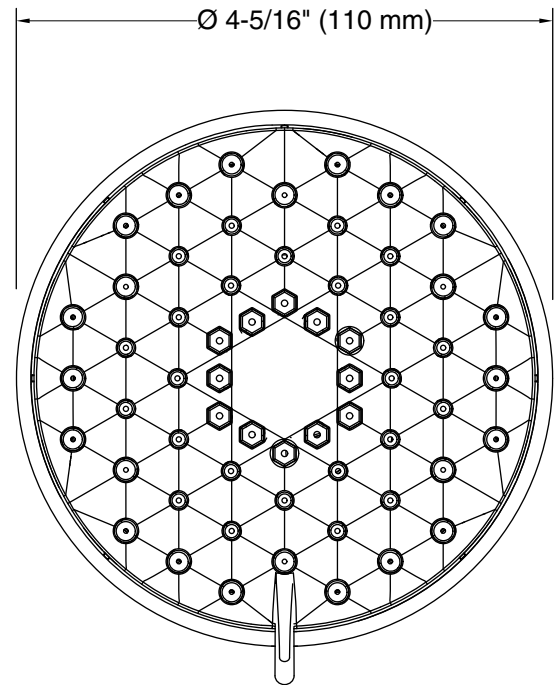

Features

- Showerhead features contemporary design.
- Advanced spray engine provides three alternate experiences: wide coverage, intense drenching, and targeted spray.
- Wide coverage spray produces an encompassing spray for everyday use.
- Intense drenching spray delivers a forceful spray ideal for rinsing soap from hair.
- Targeted spray is a focused stream for targeting sore muscles or use as a utility spray.
- Simple thumb tab allows for a smooth transition between sprays.
- Spray nozzles cover full area of sprayhead.
- MasterClean™ sprayface is easy-to-clean.
- 2.0 gal/min (7.6 l/min) maximum flow rate showerhead.
- 1/2" NPT connection.

Recommended Products/Accessories

K-7395 Shower Arm and Flange
K-7397 Shower Arm and Flange
K-23723 Faucet cleaner

Codes/Standards

ASME A112.18.1/CSA B125.1
EPA WaterSense®

KOHLER® Faucet Lifetime Limited Warranty

Technical Information

All product dimensions are nominal.

Showerhead/Body Spray:

Rated maximum flow: 2 gal/min (7.6 l/min)

Notes

Install this product according to the installation guide.