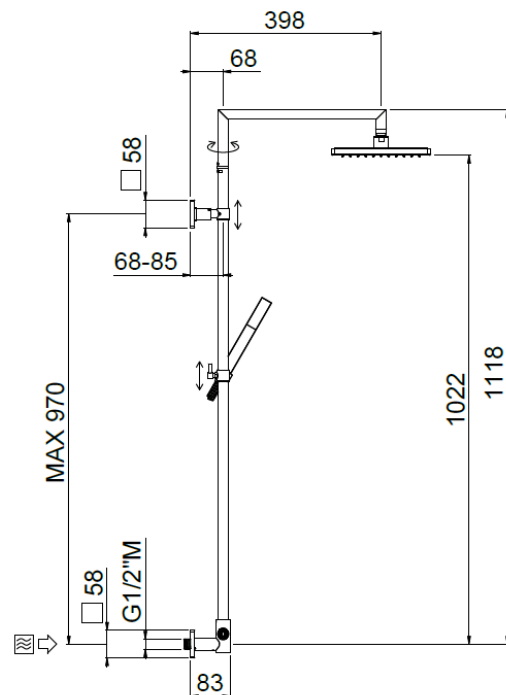

# Turning shower column

Turning shower column, Square shower head  
**31496/ID-CR**

## TECHNICAL INFORMATION

Turning shower column Ø 20 with adjustable mounting with articulated shower holder, built-in holder, adjustable upper holder and diverter. Non-liming inspectable square shower head 200x200 in ABS. ABS non-liming one jet square shower. PVC smooth double anti-torsion flexible hose cm 150. CHROME

## SPARE PARTS

## TECHNICAL DRAWING