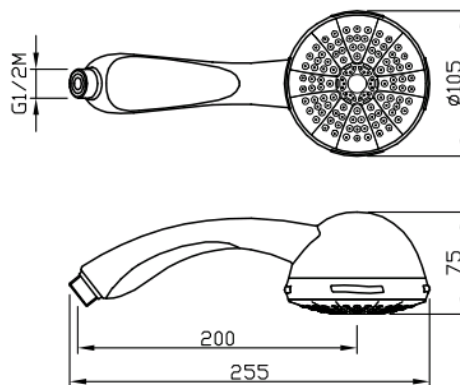

Eclettica 3

Hand shower Eclettica 3
53005-CR

TECHNICAL INFORMATION

ABS 3 jets shower, non-liming, anti-torsion, Ø 105. CHROME

FEATURES

rain jet

hydromassage jet

rain jet +
hydromassage

Non-liming

PICTURE

TECHNICAL DRAWING

SPARE PARTS

FINISHINGS