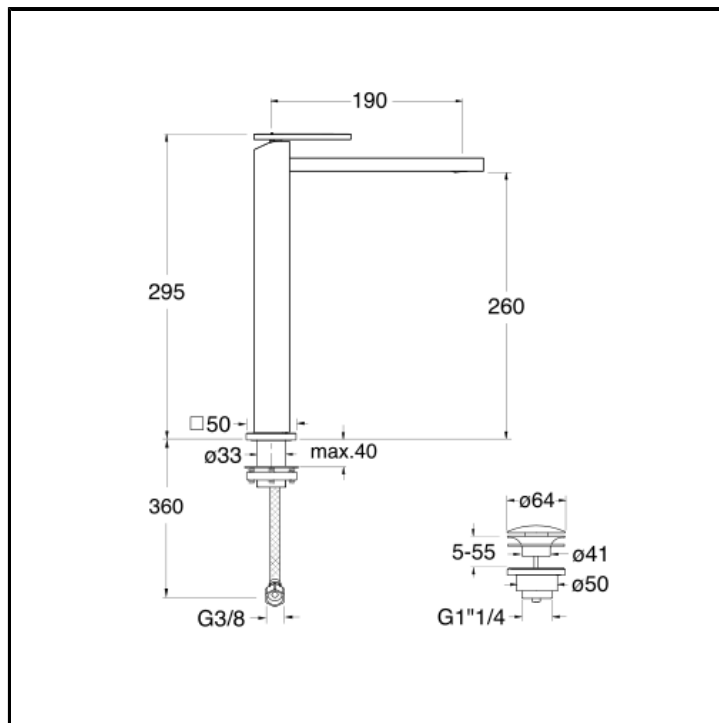

Basin mixer TALL with 1"1/4 Up&Down waste

FINITURE

- White matt
- Chrome
- Polished black chrome
- Brushed black chrome
- Polished metallic
- Brushed metallic
- Black matt
- PVD polished rose gold
- PVD brushed rose gold