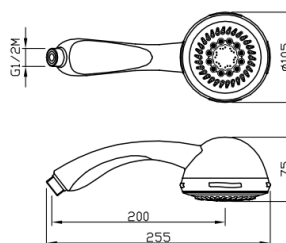

FINISHINGS