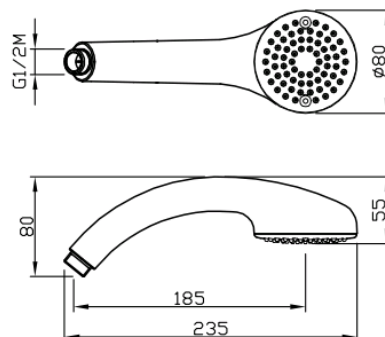

Ruby

Hand shower Ruby
48605-CR

TECHNICAL INFORMATION

ABS one jet shower, non-liming, Ø 80. CHROME

FEATURES

rain jet

Non-liming

PICTURE

TECHNICAL DRAWING

SPARE PARTS

FINISHINGS