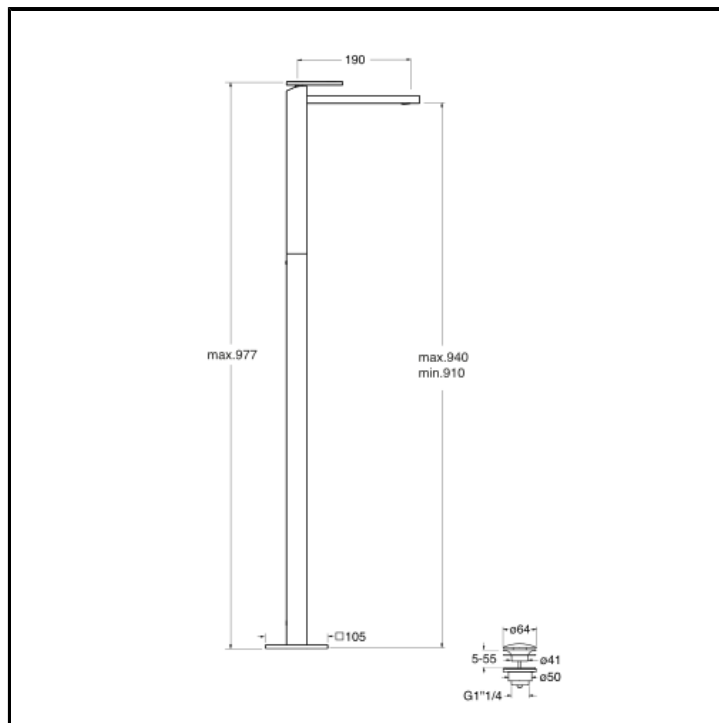

Floor mounted basin mixer external parts for CRICS290 with 1"1/4 Up&Down waste

FINITURE

- White matt
- Chrome
- Polished black chrome
- Brushed black chrome
- Polished metallic
- Brushed metallic
- Black matt
- PVD polished rose gold
- PVD brushed rose gold