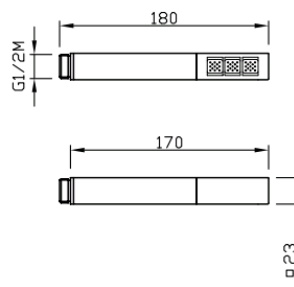

Square 45

Hand shower Square 45
49845-CR

TECHNICAL INFORMATION

ABS one jet shower, non-liming, 23x180. CHROME

FEATURES

rain jet

Non-liming

PICTURE

TECHNICAL DRAWING

SPARE PARTS

FINISHINGS