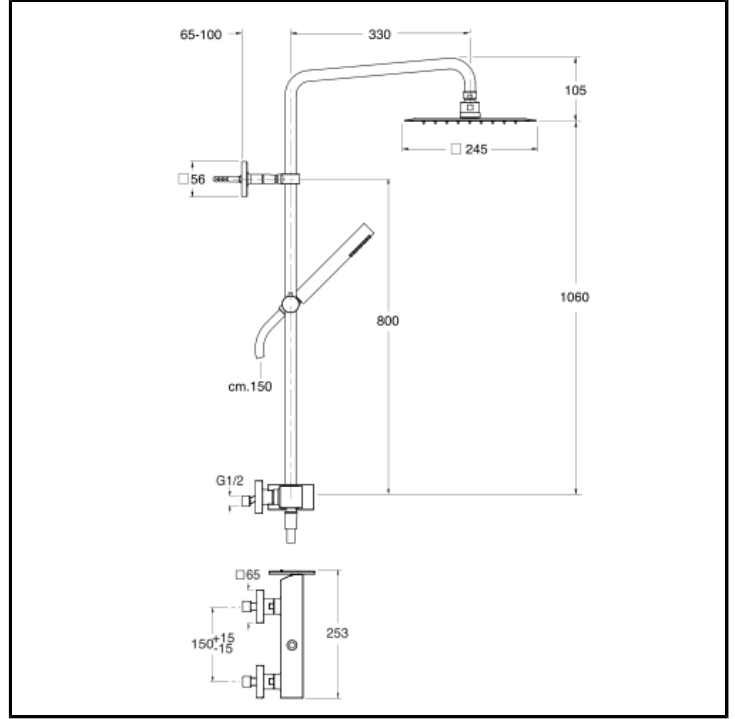

CRITA409

■ CRISTINA
RUBINETTERIE

External shower mixer with swivel column pipe, 25x25 cm SANDWICH SPECIAL overhead shower, LONG LIFE flexible hose and anti-lime hand shower with slide rail

FINITURE

 Chrome