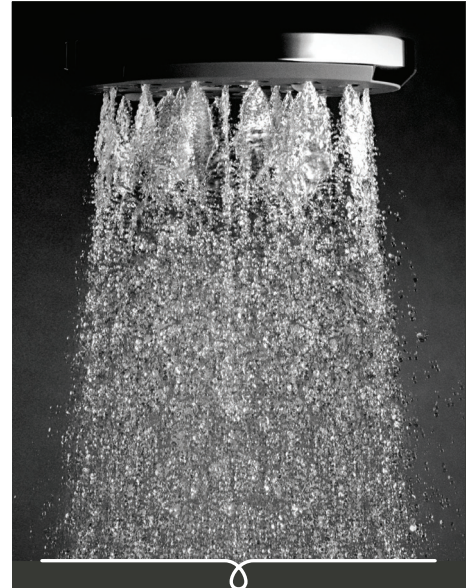

#### MAKU RAIL SHOWER

Satinjet®. The unmistakable feeling of 300,000 droplets per second.

Unlike conventional showers, Satinjet uses unique twin-jet technology to create optimum water droplet size and pressure, with over 300,000 droplets per second providing greater warmth and coverage. The result is an immersive, full-body experience.

**CONSTRUCTION:** Chrome-plated rail

**CLASSIFICATION:** Suitable for **all pressure** systems

**INLET CONNECTIONS:** 1/2" BSP Female

**WORKING PRESSURE:** 35 - 500kPa

**DIMENSIONS FOR FITTING:** 510 - 645mm retro-fit pitch

**OPERATING TEMPERATURE:** 5 °C - 70 °C

**WATERFLOW RATE:** 7.5 l/m

- Rail length 740mm
- Low maintenance single function shower
- Adjustable friction slider
- Easy clean wide bore smooth skin hose
- 3 star WELS rated on mains pressure (7.5 l/m)
- 3 star WELS rated on low pressure (6.0 l/m)