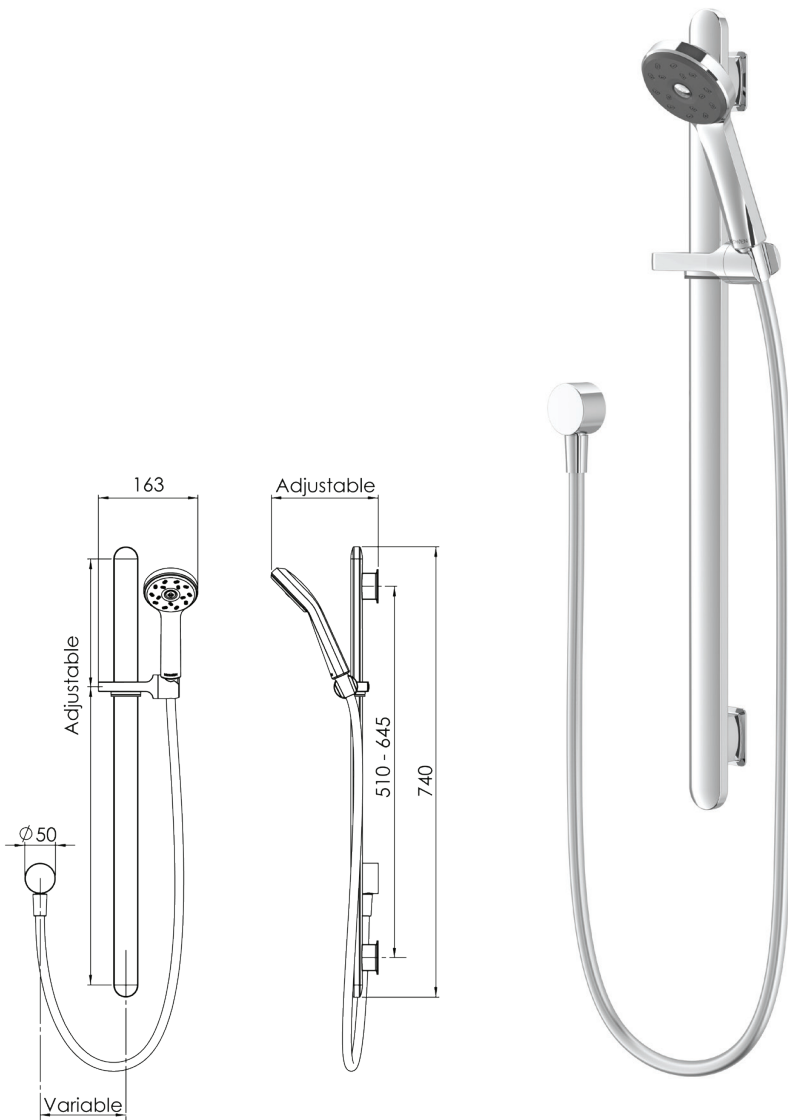

#### MAKU RAIL SHOWER

Satinjet®. The unmistakable feeling of 300,000 droplets per second.

Unlike conventional showers, Satinjet uses unique twin-jet technology to create optimum water droplet size and pressure, with over 300,000 droplets per second providing greater warmth and coverage. The result is an immersive, full-body experience.

**CONSTRUCTION:** Chrome-plated rail

**CLASSIFICATION:** Suitable for **all pressure** systems

**INLET CONNECTIONS:** 1/2" BSP Female

**WORKING PRESSURE:** 35 - 500kPa

**DIMENSIONS FOR FITTING:** 510 - 645mm retro-fit pitch

**OPERATING TEMPERATURE:** 5 °C - 70 °C

**WATERFLOW RATE:** 7.5 l/m

- Rail length 740mm
- Low maintenance single function shower
- Adjustable friction slider
- Easy clean wide bore smooth skin hose
- 3 star WELS rated on mains pressure (7.5 l/m)
- 3 star WELS rated on low pressure (6.0 l/m)