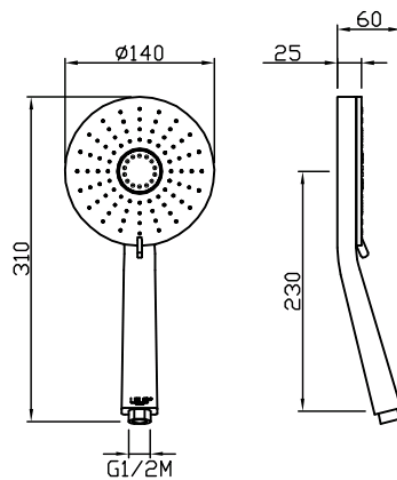

SPARE PARTS

TECHNICAL DRAWING