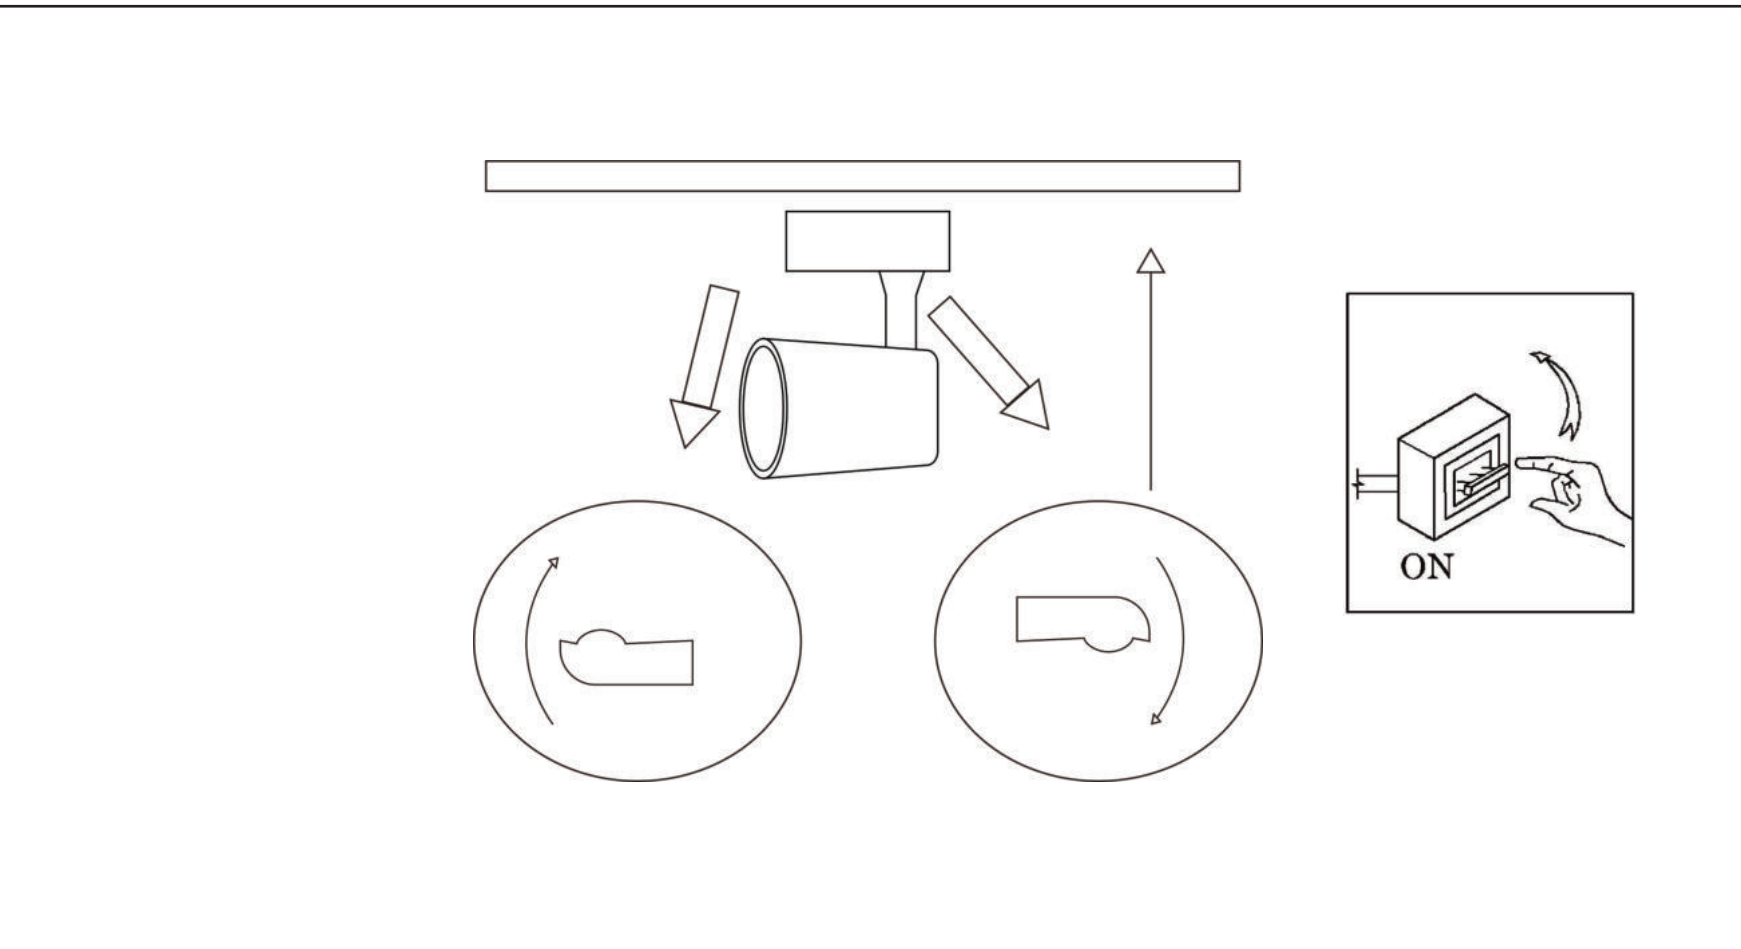

ASSEMBLY INSTRUCTION / ИНСТРУКЦИЯ

A1810PL-1BK
A1810PL-1WH
A1811PL-1BK
A1811PL-1WH

A1820PL-1BK
A1820PL-1WH
A1821PL-1BK
A1821PL-1WH

A1830PL-1BK
A1830PL-1WH
A1831PL-1BK
A1831PL-1WH

Warning:

1. Turn off the main power at the circuit breaker before installing in order to prevent possible shock;
2. Don't exceed the rated voltage 230V;
3. Don't install on haven't finished ceiling and loose wood ceiling;
4. Do not use corrosive liquids to clean fixture such as acid, and alkaline liquids. Please use soft cloth when cleaning.