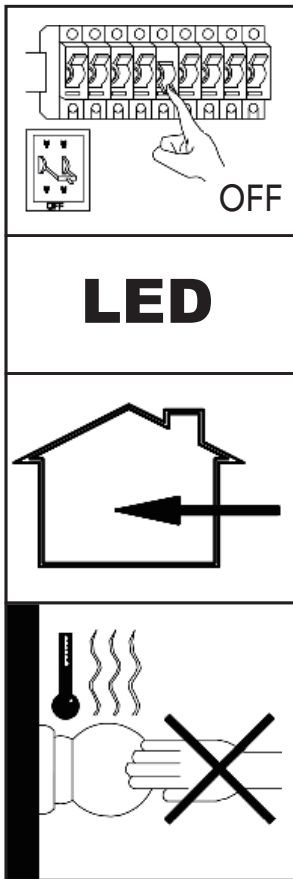

ASSEMBLY INSTRUCTION / ИНСТРУКЦИЯ

A1810PL-1BK
A1810PL-1WH
A1811PL-1BK
A1811PL-1WH

A1820PL-1BK
A1820PL-1WH
A1821PL-1BK
A1821PL-1WH

A1830PL-1BK
A1830PL-1WH
A1831PL-1BK
A1831PL-1WH

Warning:

1. Turn off the main power at the circuit breaker before installing in order to prevent possible shock;
2. Don't exceed the rated voltage 230V;
3. Don't install on haven't finished ceiling and loose wood ceiling;
4. Do not use corrosive liquids to clean fixture such as acid, and alkaline liquids. Please use soft cloth when cleaning.