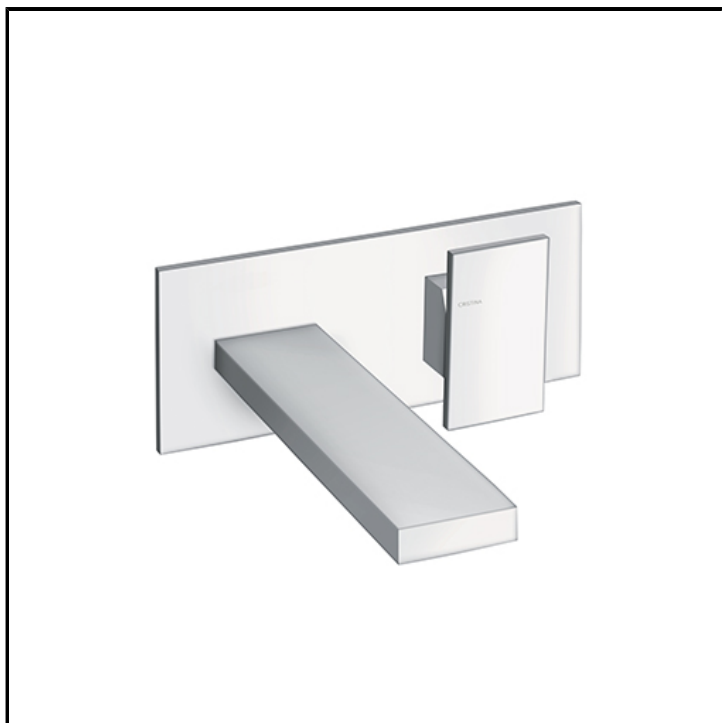

Wall mounted basin mixer REGULAR external parts for CRICS200 (right side) - CRICS201 (left side) with 1"1/4 Up&Down waste and metal plate

FINITURE

- White matt
- Chrome
- Polished black chrome
- Brushed black chrome
- Polished metallic
- Brushed metallic
- Black matt
- PVD polished rose gold
- PVD brushed rose gold

INSTALLATION

- Wall

TIPOLOGY

-

ENVIRONMENT

- Bathroom