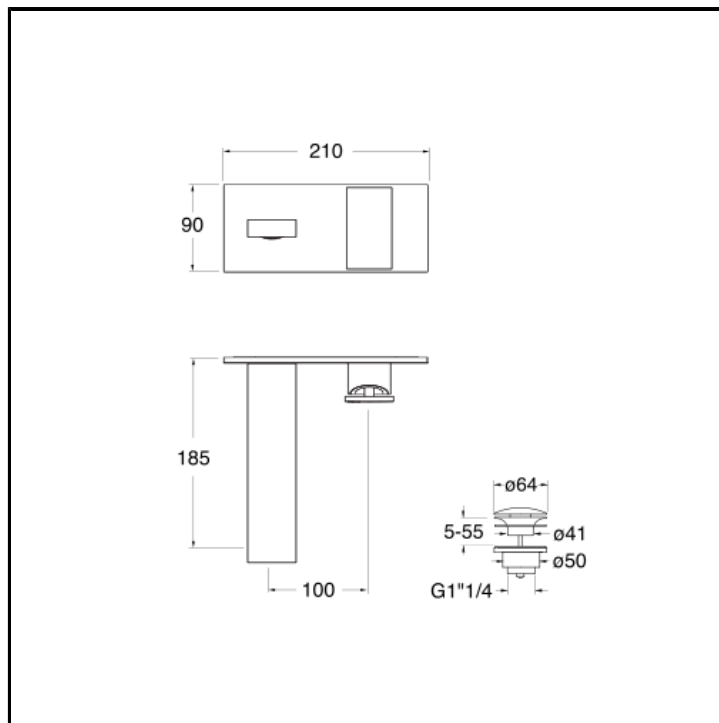

Wall mounted basin mixer REGULAR external parts for CRICS200 (right side) - CRICS201 (left side) with 1"1/4 Up&Down waste and metal plate

FINITURE

- White matt
- Chrome
- Polished black chrome
- Brushed black chrome
- Polished metallic
- Brushed metallic
- Black matt
- PVD polished rose gold
- PVD brushed rose gold