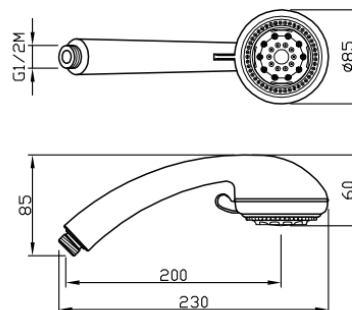

Sirio

Hand shower Sirio
55305-CR

TECHNICAL INFORMATION

ABS 5 jets shower, non-liming, Ø 85. CHROME

FEATURES

rain jet

hydromassage jet

rain jet +
hydromassage

soft shower jet

rain jet + soft

Non-liming

PICTURE

TECHNICAL DRAWING

SPARE PARTS

FINISHINGS