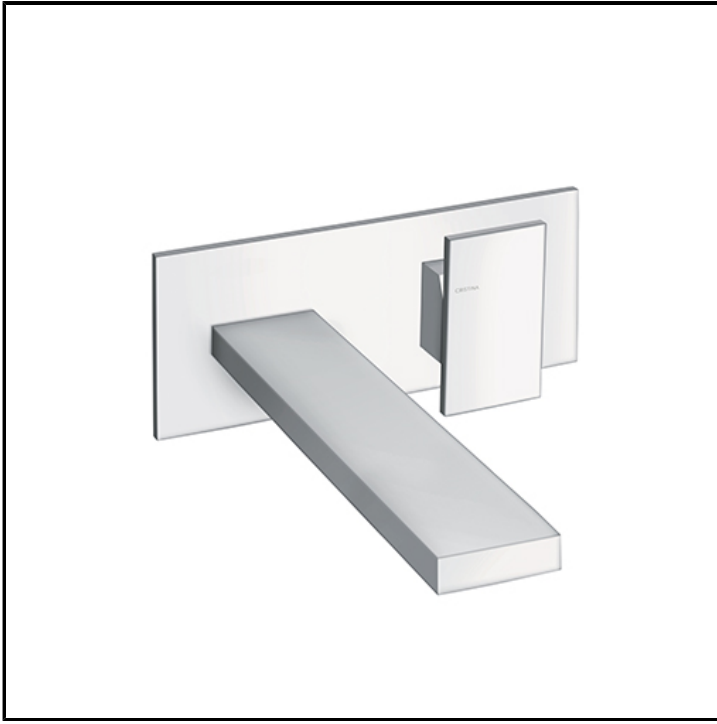

Wall mounted basin mixer LARGE external parts for CRICS200 (right side) with 1"1/4 Up&Down waste and metal plate

FINITURE

- White matt
- Chrome
- Polished black chrome
- Brushed black chrome
- Polished metallic
- Brushed metallic
- Black matt
- PVD polished rose gold
- PVD brushed rose gold

INSTALLATION

- Wall

TIPOLOGY

-

ENVIRONMENT

- Bathroom