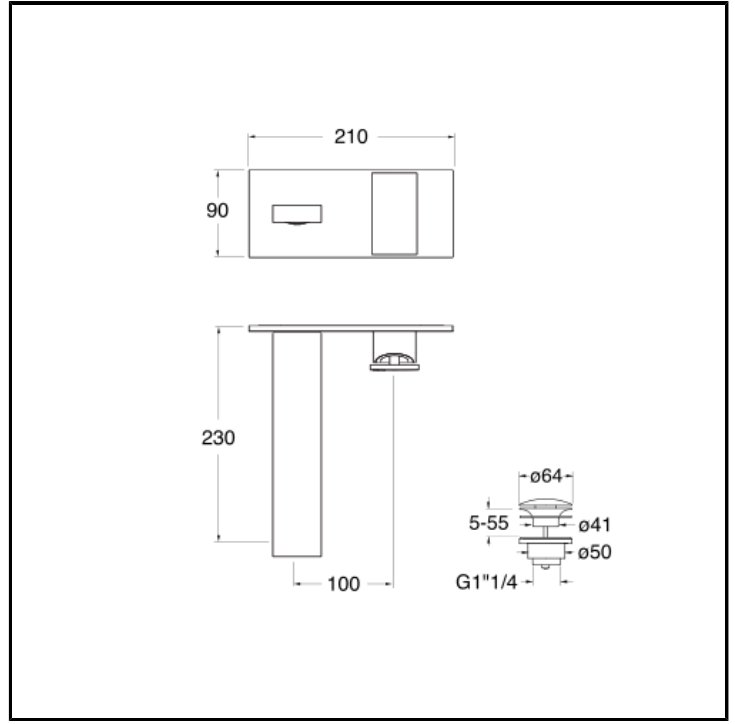

Wall mounted basin mixer LARGE external parts for CRICS200 (right side) with 1"1/4 Up&Down waste and metal plate

FINITURE

- White matt
- Chrome
- Polished black chrome
- Brushed black chrome
- Polished metallic
- Brushed metallic
- Black matt
- PVD polished rose gold
- PVD brushed rose gold