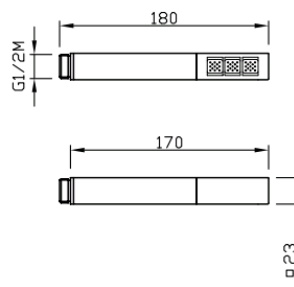

Square 45

Hand shower Square 45
49947-CR

TECHNICAL INFORMATION

Brass one jet shower, non-liming, inspectable and serviceable,
23x180. CHROME

FEATURES

rain jet

Non-liming

PICTURE

TECHNICAL DRAWING

SPARE PARTS

FINISHINGS