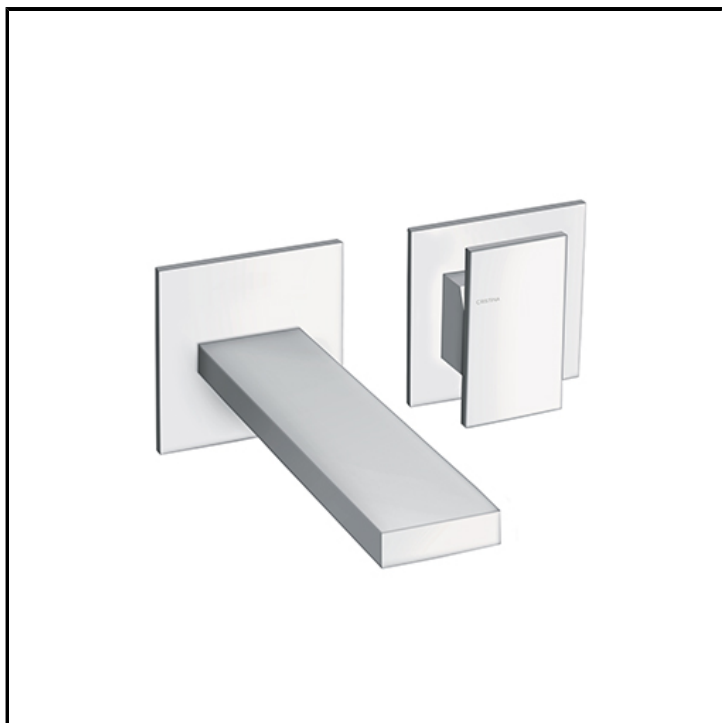

Wall mounted basin mixer REGULAR external parts for CRICS200 (right side) - CRICS201 (left side) with 1"1/4 Up&Down waste

FINITURE

- White matt
- Chrome
- Polished black chrome
- Brushed black chrome
- Polished metallic
- Brushed metallic
- Black matt
- PVD polished rose gold
- PVD brushed rose gold

INSTALLATION

- Wall

TIPOLOGY

-

ENVIRONMENT

- Bathroom