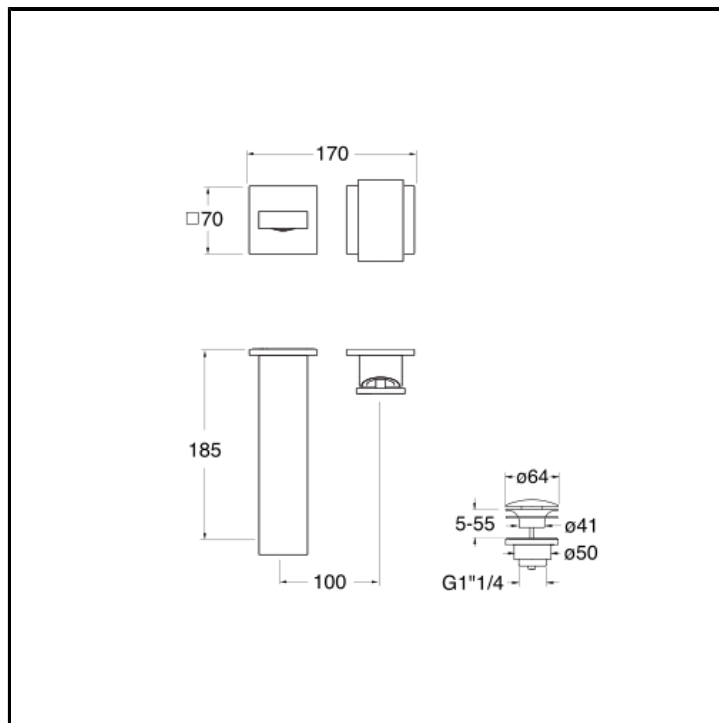

Wall mounted basin mixer REGULAR external parts for CRICS200 (right side) - CRICS201 (left side) with 1"1/4 Up&Down waste

FINITURE

- White matt
- Chrome
- Polished black chrome
- Brushed black chrome
- Polished metallic
- Brushed metallic
- Black matt
- PVD polished rose gold
- PVD brushed rose gold