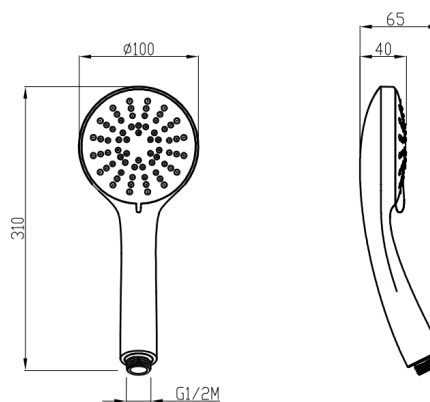

## TECHNICAL INFORMATION

ABS 3 jets non-liming shower, Ø 100. CHROME

## FEATURES

rain jet

central jet

side jet

Non-liming

## PICTURE

## TECHNICAL DRAWING