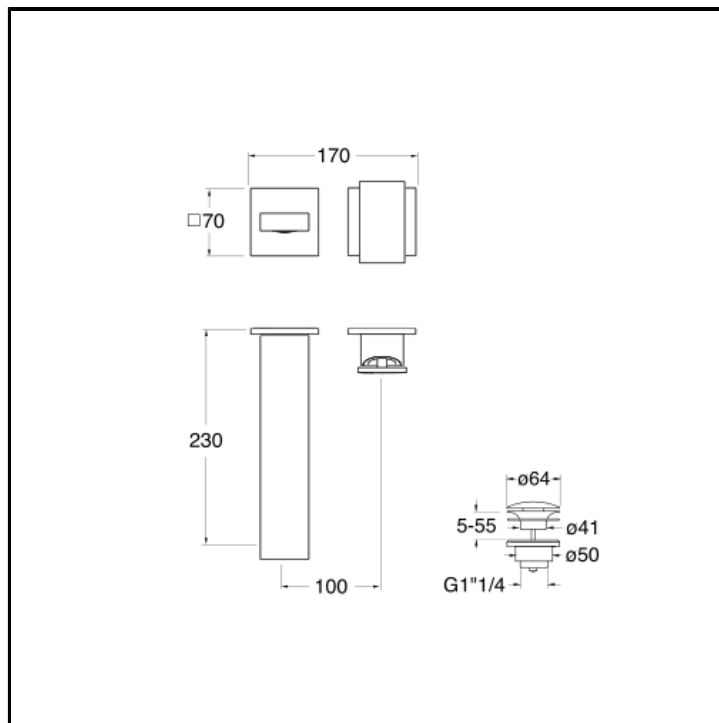

Wall mounted basin mixer LARGE external parts for CRICS200 (right side) - CRICS201 (left side) with 1"1/4 Up&Down waste