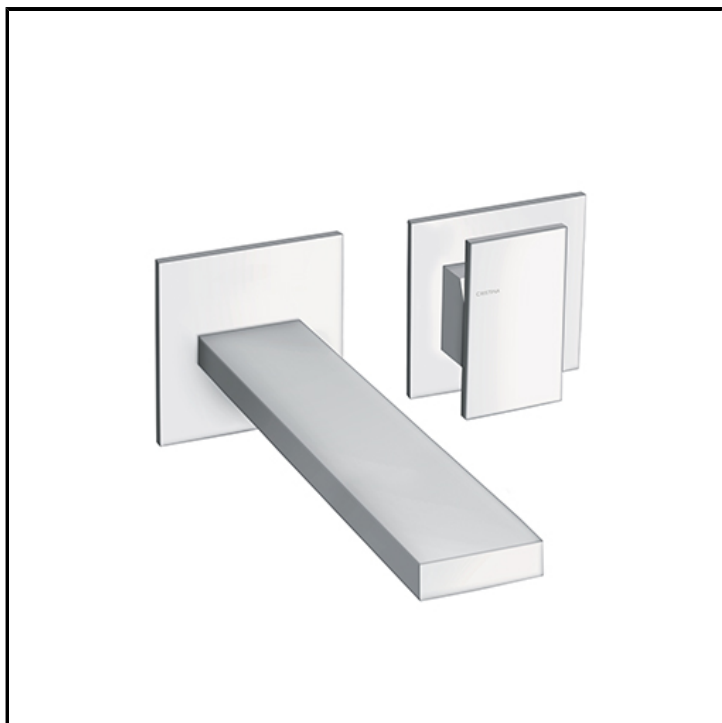

Wall mounted basin mixer LARGE external parts for CRICS200 (right side) - CRICS201 (left side) with 1"1/4 Up&Down waste

## INSTALLATION

- Wall