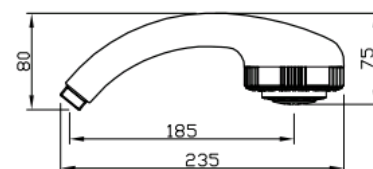

Tonika

Hand shower Tonika
51005-CR

TECHNICAL INFORMATION

ABS 5 jets shower, non-liming, inspectable and serviceable, Ø 80. CHROME

PICTURE

SPARE PARTS

FEATURES

rain jet

hydromassage jet

rain jet +
hydromassage

soft shower jet

rain jet + soft

Non-liming

esplosa tonika 2

TECHNICAL DRAWING

FINISHINGS