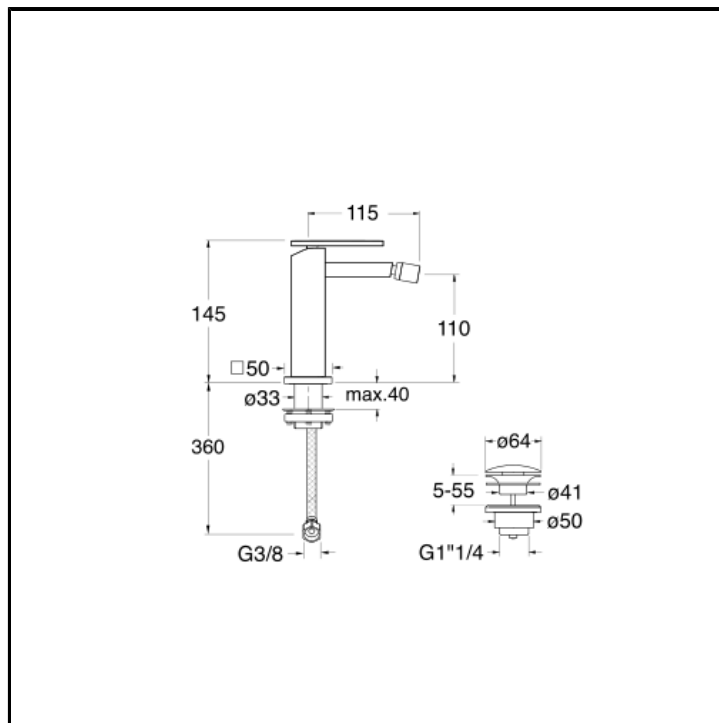

Bidet mixer with 1"1/4 Up&Down waste

FINITURE

- White matt
- Chrome
- Polished black chrome
- Brushed black chrome
- Polished metallic
- Brushed metallic
- Black matt
- PVD polished rose gold
- PVD brushed rose gold