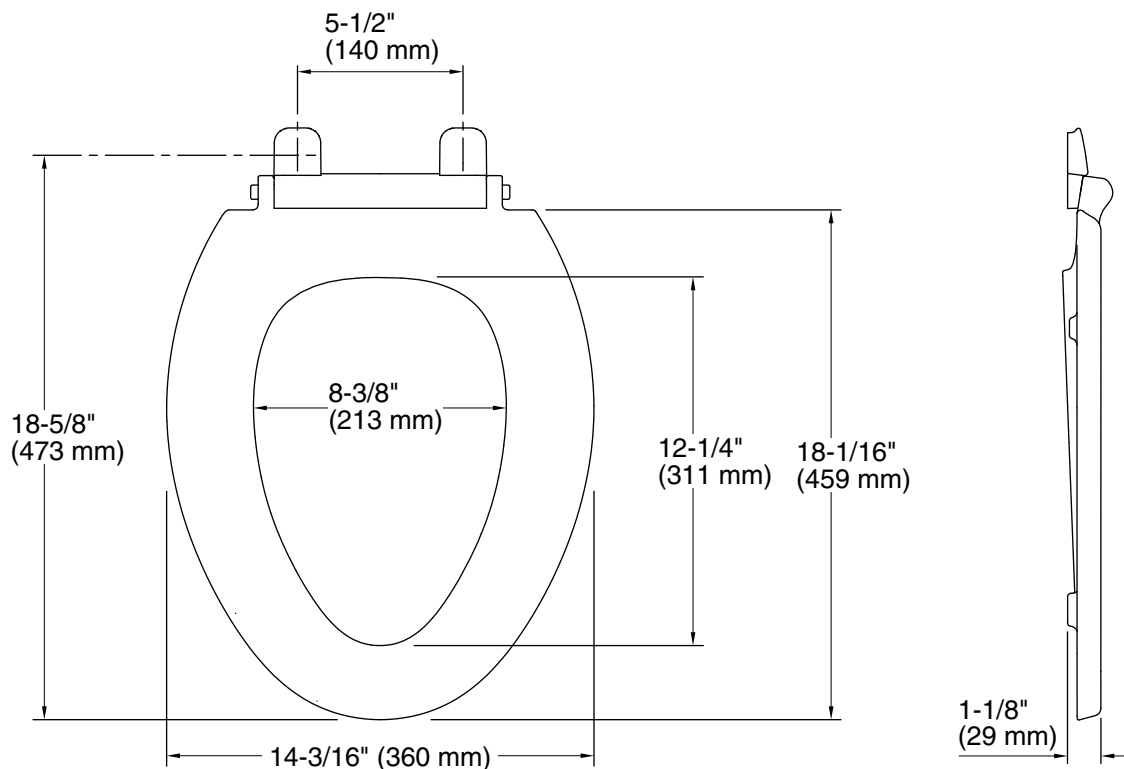

**Cachet® Quiet-Close™**  
Elongated Toilet Seat  
**K-7671**

**Features**

- Quiet-Close™ prevents slamming by slowly bringing the toilet seat and lid to a gentle close.
- Grip-Tight bumpers hold seat firmly in place.
- Quick-Attach® hardware for fast and secure installation.
- Color-matched plastic hinges.

### Technical Information

All product dimensions are nominal.

Seat shape type: Elongated

Seat front type: Closed-front

Seat-mounting holes: 5-1/2" (140 mm)