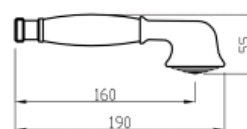

Antica

Hand shower Antica
43205-CR

TECHNICAL INFORMATION

Brass one jet shower with resin handle, inspectable and serviceable, Ø 55. CHROME

FEATURES

rain jet

PICTURE

TECHNICAL DRAWING