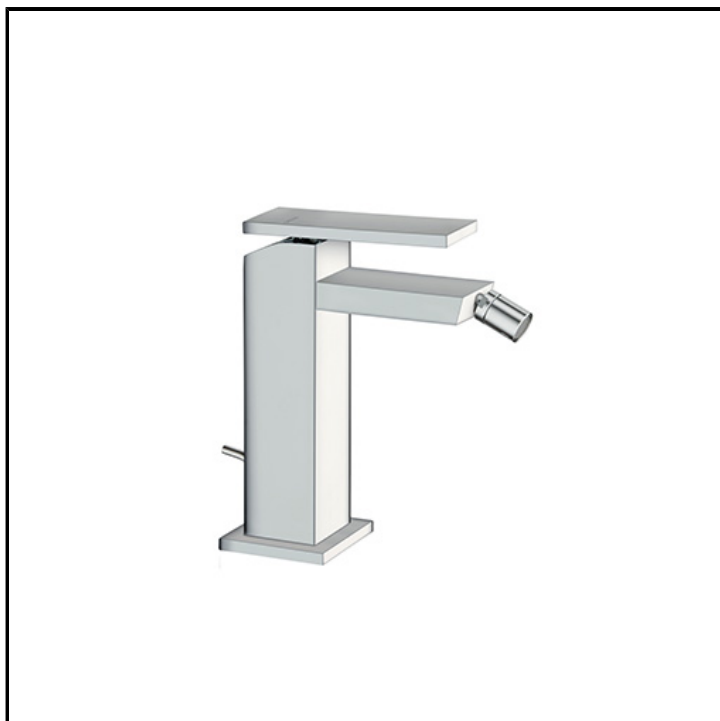

Bidet mixer with 1"1/4 pop up waste

FINITURE

- White matt
- Chrome
- Polished black chrome
- Brushed black chrome
- Polished metallic
- Brushed metallic
- Black matt
- PVD polished rose gold
- PVD brushed rose gold

INSTALLATION

- Top

TIPOLOGY

-

ENVIRONMENT

- Bathroom