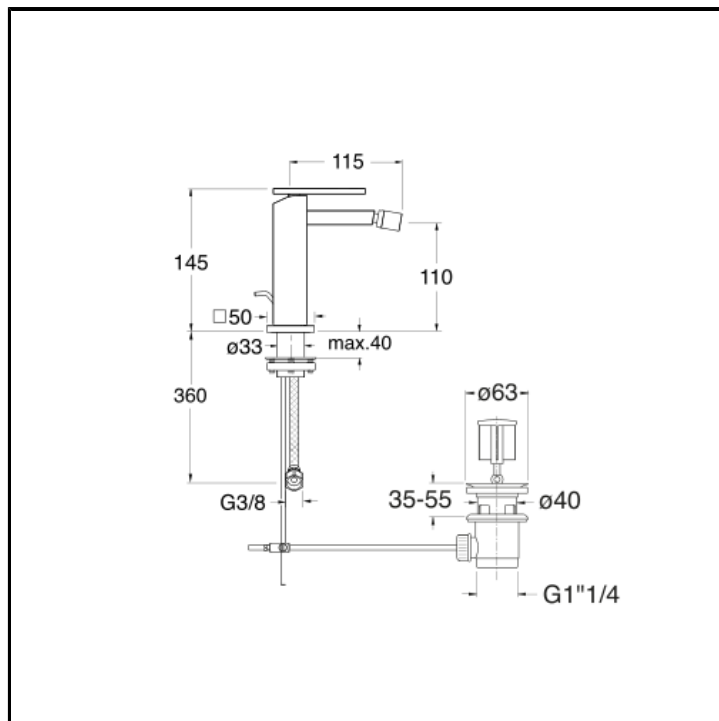

Bidet mixer with 1"1/4 pop up waste

FINITURE

- White matt
- Chrome
- Polished black chrome
- Brushed black chrome
- Polished metallic
- Brushed metallic
- Black matt
- PVD polished rose gold
- PVD brushed rose gold