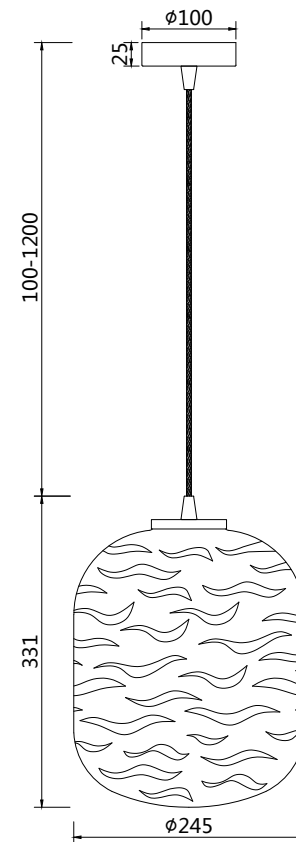

# Instruction

P058PL-01CH

1 x E27 (60W)

Recommended to use with LED bulbs

Model: P058PL-01CH

Collection: Pendant

Series: Dunas

Pendant Lamps