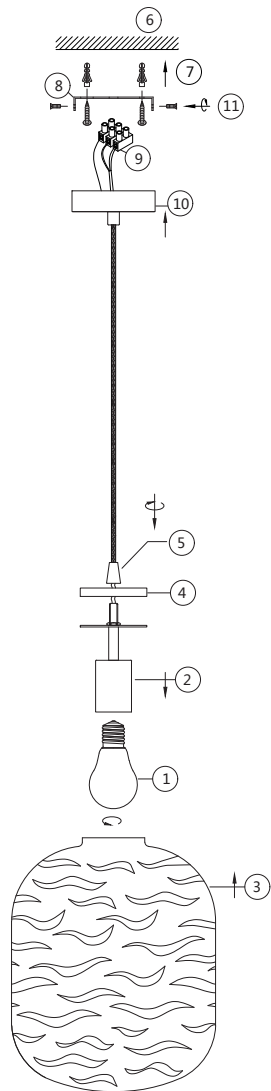

# Instruction

P058PL-01CH

1 x E27 (60W)

Recommended to use with LED bulbs

Model: P058PL-01CH

Collection: Pendant

Series: Dunas

Pendant Lamps