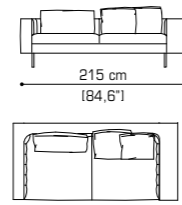

## GRANDE BELLEZZA SOFA pag. 4

Sofa cm 188 / 74"

Box cushion cm 80x40 / 31,5"x15,7"

Sofa cm 215 / 84,6"

Loose cushion cm 50x50 / 19,7"x19,7"

Sofa cm 242 / 95,3"

Sofa cm 269 / 105,9"

## EROS SOFA pag. 14

Sofa cm 210 / 82,7"

Sofa cm 230 / 90,6"

Sofa cm 250 / 98,4"

Terminal unit with 1 arm left cm 140 / 55,1" + Terminal unit with 1 arm right cm 140 / 55,1"

Terminal unit with 1 arm left/right cm 140 / 55,1"

Terminal unit with 1 arm left/right cm 175 / 68,9"

Terminal unit with 1 arm left/right cm 210 / 82,7"

Terminal unit with 1 arm left cm 175 / 68,9" + Terminal unit with 1 arm right cm 175 / 68,9"

Open terminal unit right/left cm 175 / 68,9"

Pouf cm 100x100 / 39,4"x39,4"

Corner cm 100x100 / 39,4"x39,4"

Terminal unit with 1 arm left cm 210 / 68,9" + Corner 100x100 / 39,4"x39,4" + Open teerminal unit right/left cm 175 / 68,9"

Terminal unit with 1 arm left cm 210 / 68,9" + Corner 100x100 / 39,4"x39,4" + Pouf cm 100 / 39,4"