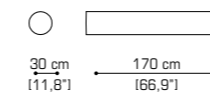

Loose cushion cm 80x35 / 31,5"x13,8"

**EROS ARMCHAIR** pag. 22

Armchair cm 85 / 34,3"

**BELLADONNA ARMCHAIR** pag. 26

Swivel armchair

Loose cushion  
cm 60x60 / 23,6"x 23,6"

**ABBEY ROAD ARMCHAIR** pag. 30

Armchair cm 88 / 34,6"

**LOVE BED** pag. 34

Bed cm 222 / 87,4"  
Available with mattress: cm 170x200 / 66,9"x78,7"  
cm 180x200 / 70,8"x78,7"

Bed cm 242 / 95,3"  
Available with mattress: cm 190x200 / 74,8"x78,7"  
cm 200x200 / 78,7"x78,7"

Cylindrical cushion Ø cm 30x170 / Ø 11,8"x66,9"

**IO E TE BED** pag. 38

Bed cm 256 / 100,8"  
Available with mattress: cm 170x200 / 66,9"x78,7"  
cm 180x200 / 70,8"x78,7"

Bed cm 276 / 108,7"  
Available with mattress: cm 190x200 / 74,8"x78,7"  
cm 200x200 / 78,7"x78,7"