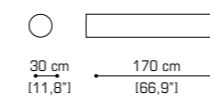

Cylindrical cushion Ø cm 30x170 / Ø 11,8"x66,9"