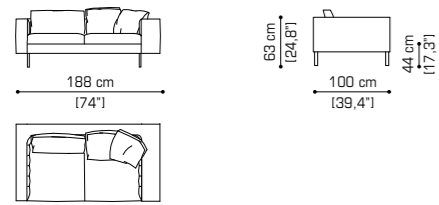

## GRANDE BELLEZZA SOFA pag. 4

Sofa cm 188 / 74"

Box cushion cm 80x40 / 31,5"x15,7"

Sofa cm 215 / 84,6"

Loose cushion cm 50x50 / 19,7"x19,7"

Sofa cm 242 / 95,3"

Sofa cm 269 / 105,9"

## EROS SOFA pag. 14

Sofa cm 210 / 82,7"

Sofa cm 230 / 90,6"

Sofa cm 250 / 98,4"

Terminal unit with 1 arm left cm 140 / 55,1" + Terminal unit with 1 arm right cm 140 / 55,1"

Terminal unit with 1 arm left/right cm 140 / 55,1"