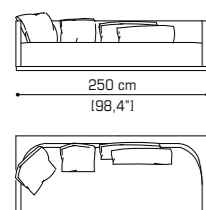

## GRANDE BELLEZZA SOFA pag. 4

Sofa cm 188 / 74"

Box cushion cm 80x40 / 31,5"x15,7"

Sofa cm 215 / 84,6"

Loose cushion cm 50x50 / 19,7"x19,7"

Sofa cm 242 / 95,3"

Sofa cm 269 / 105,9"

## EROS SOFA pag. 14

Sofa cm 210 / 82,7"

Sofa cm 230 / 90,6"

Sofa cm 250 / 98,4"

Terminal unit with 1 arm left cm 140 / 55,1" + Terminal unit with 1 arm right cm 140 / 55,1"

Terminal unit with 1 arm left/right cm 140 / 55,1"

Terminal unit with 1 arm left/right cm 175 / 68,9"

Terminal unit with 1 arm left/right cm 210 / 82,7"

Terminal unit with 1 arm left cm 175 / 68,9" + Terminal unit with 1 arm right cm 175 / 68,9"

Open terminal unit right/left cm 175 / 68,9"

Pouf cm 100x100 / 39,4"x39,4"

Corner cm 100x100 / 39,4"x39,4"

Terminal unit with 1 arm left cm 210 / 68,9" + Corner 100x100 / 39,4"x39,4" + Open teerminal unit right/left cm 175 / 68,9"

Terminal unit with 1 arm left cm 210 / 68,9" + Corner 100x100 / 39,4"x39,4" + Pouf cm 100 / 39,4"