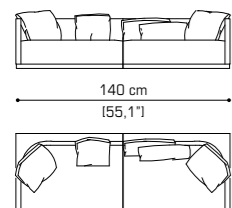

## GRANDE BELLEZZA SOFA pag. 4

Sofa cm 188 / 74"

Box cushion cm 80x40 / 31,5"x15,7"

Sofa cm 215 / 84,6"

Loose cushion cm 50x50 / 19,7"x19,7"

Sofa cm 242 / 95,3"

Sofa cm 269 / 105,9"

## EROS SOFA pag. 14

Sofa cm 210 / 82,7"

Sofa cm 230 / 90,6"

Sofa cm 250 / 98,4"

Terminal unit with 1 arm left cm 140 / 55,1" + Terminal unit with 1 arm right cm 140 / 55,1"

Terminal unit with 1 arm left/right cm 140 / 55,1"

Terminal unit with 1 arm left/right cm 175 / 68,9"

Terminal unit with 1 arm left/right cm 210 / 82,7"

Terminal unit with 1 arm left cm 175 / 68,9" + Terminal unit with 1 arm right cm 175 / 68,9"

Open terminal unit right/left cm 175 / 68,9"

Pouf cm 100x100 / 39,4"x39,4"

Corner cm 100x100 / 39,4"x39,4"

Terminal unit with 1 arm left cm 210 / 68,9" + Corner 100x100 / 39,4"x39,4" + Open teerminal unit right/left cm 175 / 68,9"

Terminal unit with 1 arm left cm 210 / 68,9" + Corner 100x100 / 39,4"x39,4" + Pouf cm 100 / 39,4"