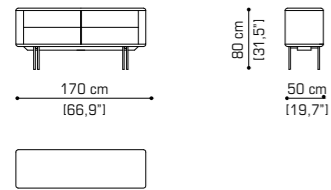

GIORNI NOSTRI COMÒ pag. 46

Comò cm 170 / 66,9"