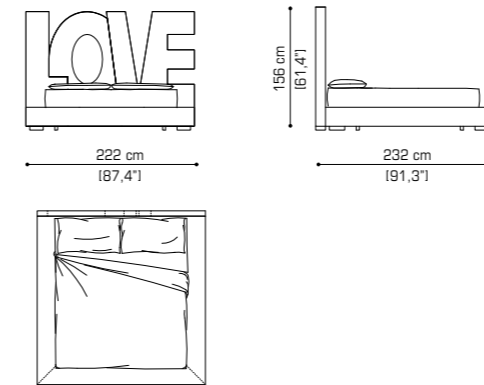

Terminal unit with 1 arm left cm 210 / 68,9" + Corner 100x100 / 39,4"x39,4" + Terminal unit with 1 arm right cm 175 / 68,9"

Box cushion cm 60x60 / 23,6"x23,6"

Box cushion cm 50x50 / 19,7"x19,7"

Box cushion cm 80x40 / 31,5"x15,7"

Loose cushion cm 80x35 / 31,5"x13,8"

**EROS ARMCHAIR** pag. 22

Armchair cm 85 / 34,3"

**BELLADONNA ARMCHAIR** pag. 26

Swivel armchair

Loose cushion  
cm 60x60 / 23,6"x 23,6"

**ABBEY ROAD ARMCHAIR** pag. 30

Armchair cm 88 / 34,6"

**LOVE BED** pag. 34

Bed cm 222 / 87,4"  
Available with mattress: cm 170x200 / 66,9"x78,7"  
cm 180x200 / 70,8"x78,7"

Bed cm 242 / 95,3"  
Available with mattress: cm 190x200 / 74,8"x78,7"  
cm 200x200 / 78,7"x78,7"

Cylindrical cushion Ø cm 30x170 / Ø 11,8"x66,9"

**IO E TE BED** pag. 38

Bed cm 256 / 100,8"  
Available with mattress: cm 170x200 / 66,9"x78,7"  
cm 180x200 / 70,8"x78,7"

Bed cm 276 / 108,7"  
Available with mattress: cm 190x200 / 74,8"x78,7"  
cm 200x200 / 78,7"x78,7"