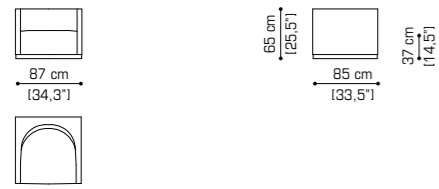

Pouf cm 100x100 / 39,4"x39,4"

Corner cm 100x100 / 39,4"x39,4"

Terminal unit with 1 arm left cm 210 / 68,9" + Corner 100x100 / 39,4"x39,4" + Open teerminal unit right/left cm 175 / 68,9"

Terminal unit with 1 arm left cm 210 / 68,9" + Corner 100x100 / 39,4"x39,4" + Pouf cm 100 / 39,4"

Terminal unit with 1 arm left cm 210 / 68,9" + Corner 100x100 / 39,4"x39,4" + Terminal unit with 1 arm right cm 175 / 68,9"

Box cushion cm 60x60 / 23,6"x23,6"

Box cushion cm 50x50 / 19,7"x19,7"

Box cushion cm 80x40 / 31,5"x15,7"

Loose cushion cm 80x35 / 31,5"x13,8"

**EROS ARMCHAIR** pag. 22

Armchair cm 85 / 34,3"

**BELLADONNA ARMCHAIR** pag. 26

Swivel armchair

Loose cushion  
cm 60x60 / 23,6"x 23,6"

**ABBEY ROAD ARMCHAIR** pag. 30

Armchair cm 88 / 34,6"

**LOVE BED** pag. 34

Bed cm 222 / 87,4"  
Available with mattress: cm 170x200 / 66,9"x78,7"  
cm 180x200 / 70,8"x78,7"

Bed cm 242 / 95,3"  
Available with mattress: cm 190x200 / 74,8"x78,7"  
cm 200x200 / 78,7"x78,7"