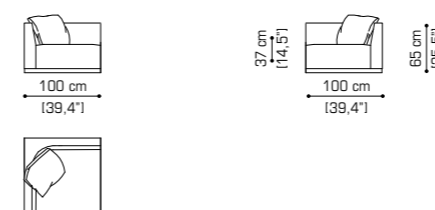

## GRANDE BELLEZZA SOFA pag. 4

Sofa cm 188 / 74"

Box cushion cm 80x40 / 31,5"x15,7"

Sofa cm 215 / 84,6"

Loose cushion cm 50x50 / 19,7"x19,7"

Sofa cm 242 / 95,3"

Sofa cm 269 / 105,9"

## EROS SOFA pag. 14

Sofa cm 210 / 82,7"

Sofa cm 230 / 90,6"

Sofa cm 250 / 98,4"

Terminal unit with 1 arm left cm 140 / 55,1" + Terminal unit with 1 arm right cm 140 / 55,1"

Terminal unit with 1 arm left/right cm 140 / 55,1"

Terminal unit with 1 arm left/right cm 175 / 68,9"

Terminal unit with 1 arm left/right cm 210 / 82,7"

Terminal unit with 1 arm left cm 175 / 68,9" + Terminal unit with 1 arm right cm 175 / 68,9"

Open terminal unit right/left cm 175 / 68,9"

Pouf cm 100x100 / 39,4"x39,4"

Corner cm 100x100 / 39,4"x39,4"

Terminal unit with 1 arm left cm 210 / 68,9" + Corner 100x100 / 39,4"x39,4" + Open teerminal unit right/left cm 175 / 68,9"

Terminal unit with 1 arm left cm 210 / 68,9" + Corner 100x100 / 39,4"x39,4" + Pouf cm 100 / 39,4"