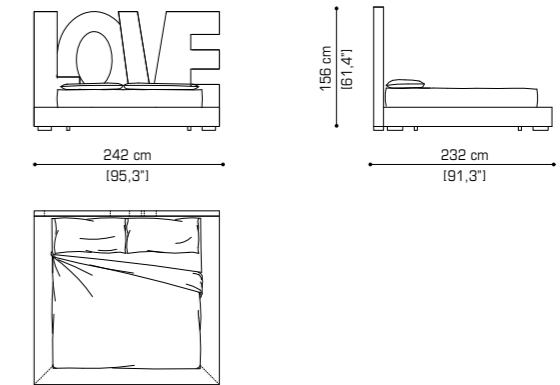

Terminal unit with 1 arm left cm 210 / 68,9" + Corner 100x100 / 39,4"x39,4" + Terminal unit with 1 arm right cm 175 / 68,9"

Box cushion cm 60x60 / 23,6"x23,6"

Box cushion cm 50x50 / 19,7"x19,7"

Box cushion cm 80x40 / 31,5"x15,7"

Loose cushion cm 80x35 / 31,5"x13,8"

**EROS ARMCHAIR** pag. 22

Armchair cm 85 / 34,3"

**BELLADONNA ARMCHAIR** pag. 26

Swivel armchair

Loose cushion  
cm 60x60 / 23,6"x 23,6"

**ABBEY ROAD ARMCHAIR** pag. 30

Armchair cm 88 / 34,6"

**LOVE BED** pag. 34

Bed cm 222 / 87,4"  
Available with mattress: cm 170x200 / 66,9"x78,7"  
cm 180x200 / 70,8"x78,7"

Bed cm 242 / 95,3"  
Available with mattress: cm 190x200 / 74,8"x78,7"  
cm 200x200 / 78,7"x78,7"

Cylindrical cushion Ø cm 30x170 / Ø 11,8"x66,9"

**IO E TE BED** pag. 38

Bed cm 256 / 100,8"  
Available with mattress: cm 170x200 / 66,9"x78,7"  
cm 180x200 / 70,8"x78,7"

Bed cm 276 / 108,7"  
Available with mattress: cm 190x200 / 74,8"x78,7"  
cm 200x200 / 78,7"x78,7"