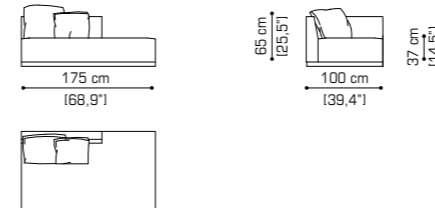

## GRANDE BELLEZZA SOFA pag. 4

Sofa cm 188 / 74"

Box cushion cm 80x40 / 31,5"x15,7"

Sofa cm 215 / 84,6"

Loose cushion cm 50x50 / 19,7"x19,7"

Sofa cm 242 / 95,3"

Sofa cm 269 / 105,9"

## EROS SOFA pag. 14

Sofa cm 210 / 82,7"

Sofa cm 230 / 90,6"

Sofa cm 250 / 98,4"

Terminal unit with 1 arm left cm 140 / 55,1" + Terminal unit with 1 arm right cm 140 / 55,1"

Terminal unit with 1 arm left/right cm 140 / 55,1"

Terminal unit with 1 arm left/right cm 175 / 68,9"

Terminal unit with 1 arm left/right cm 210 / 82,7"

Terminal unit with 1 arm left cm 175 / 68,9" + Terminal unit with 1 arm right cm 175 / 68,9"

Open terminal unit right/left cm 175 / 68,9"

Pouf cm 100x100 / 39,4"x39,4"

Corner cm 100x100 / 39,4"x39,4"

Terminal unit with 1 arm left cm 210 / 68,9" + Corner 100x100 / 39,4"x39,4" + Open teerminal unit right/left cm 175 / 68,9"

Terminal unit with 1 arm left cm 210 / 68,9" + Corner 100x100 / 39,4"x39,4" + Pouf cm 100 / 39,4"