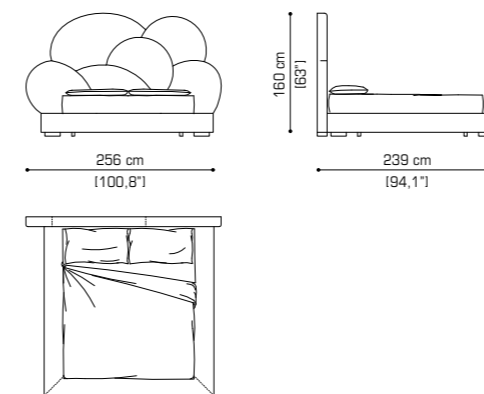

Loose cushion cm 80x35 / 31,5"x13,8"

**EROS ARMCHAIR** pag. 22

Armchair cm 85 / 34,3"

**BELLADONNA ARMCHAIR** pag. 26

Swivel armchair

Loose cushion  
cm 60x60 / 23,6"x 23,6"

**ABBEY ROAD ARMCHAIR** pag. 30

Armchair cm 88 / 34,6"

**LOVE BED** pag. 34

Bed cm 222 / 87,4"  
Available with mattress: cm 170x200 / 66,9"x78,7"  
cm 180x200 / 70,8"x78,7"

Bed cm 242 / 95,3"  
Available with mattress: cm 190x200 / 74,8"x78,7"  
cm 200x200 / 78,7"x78,7"

Cylindrical cushion Ø cm 30x170 / Ø 11,8"x66,9"

**IO E TE BED** pag. 38

Bed cm 256 / 100,8"  
Available with mattress: cm 170x200 / 66,9"x78,7"  
cm 180x200 / 70,8"x78,7"

Bed cm 276 / 108,7"  
Available with mattress: cm 190x200 / 74,8"x78,7"  
cm 200x200 / 78,7"x78,7"

Cylindrical cushion Ø cm 30x170 / Ø 11,8"x66,9"