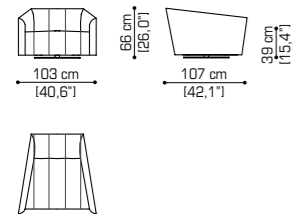

Terminal unit with 1 arm left cm 210 / 68,9" + Corner 100x100 / 39,4"x39,4" + Terminal unit with 1 arm right cm 175 / 68,9"

Box cushion cm 60x60 / 23,6"x23,6"

Box cushion cm 50x50 / 19,7"x19,7"

Box cushion cm 80x40 / 31,5"x15,7"

Loose cushion cm 80x35 / 31,5"x13,8"

**EROS ARMCHAIR** pag. 22

Armchair cm 85 / 34,3"

**BELLADONNA ARMCHAIR** pag. 26

Swivel armchair

Loose cushion  
cm 60x60 / 23,6"x 23,6"

**ABBEY ROAD ARMCHAIR** pag. 30

Armchair cm 88 / 34,6"

**LOVE BED** pag. 34

Bed cm 222 / 87,4"  
Available with mattress: cm 170x200 / 66,9"x78,7"  
cm 180x200 / 70,8"x78,7"

Bed cm 242 / 95,3"  
Available with mattress: cm 190x200 / 74,8"x78,7"  
cm 200x200 / 78,7"x78,7"

Cylindrical cushion Ø cm 30x170 / Ø 11,8"x66,9"

**IO E TE BED** pag. 38

Bed cm 256 / 100,8"  
Available with mattress: cm 170x200 / 66,9"x78,7"  
cm 180x200 / 70,8"x78,7"

Bed cm 276 / 108,7"  
Available with mattress: cm 190x200 / 74,8"x78,7"  
cm 200x200 / 78,7"x78,7"