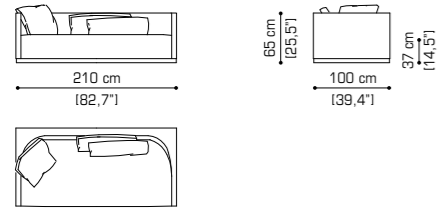

## GRANDE BELLEZZA SOFA pag. 4

Sofa cm 188 / 74"

Box cushion cm 80x40 / 31,5"x15,7"

Sofa cm 215 / 84,6"

Loose cushion cm 50x50 / 19,7"x19,7"

Sofa cm 242 / 95,3"

Sofa cm 269 / 105,9"

## EROS SOFA pag. 14

Sofa cm 210 / 82,7"

Sofa cm 230 / 90,6"

Sofa cm 250 / 98,4"

Terminal unit with 1 arm left cm 140 / 55,1" + Terminal unit with 1 arm right cm 140 / 55,1"

Terminal unit with 1 arm left/right cm 140 / 55,1"

Terminal unit with 1 arm left/right cm 175 / 68,9"

Terminal unit with 1 arm left/right cm 210 / 82,7"

Terminal unit with 1 arm left cm 175 / 68,9" + Terminal unit with 1 arm right cm 175 / 68,9"

Open terminal unit right/left cm 175 / 68,9"