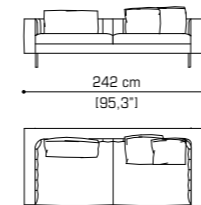

## GRANDE BELLEZZA SOFA pag. 4

Sofa cm 188 / 74"

Box cushion cm 80x40 / 31,5"x15,7"

Sofa cm 215 / 84,6"

Loose cushion cm 50x50 / 19,7"x19,7"

Sofa cm 242 / 95,3"

Sofa cm 269 / 105,9"

## EROS SOFA pag. 14

Sofa cm 210 / 82,7"

Sofa cm 230 / 90,6"

Sofa cm 250 / 98,4"

Terminal unit with 1 arm left cm 140 / 55,1" + Terminal unit with 1 arm right cm 140 / 55,1"

Terminal unit with 1 arm left/right cm 140 / 55,1"

Terminal unit with 1 arm left/right cm 175 / 68,9"

Terminal unit with 1 arm left/right cm 210 / 82,7"

Terminal unit with 1 arm left cm 175 / 68,9" + Terminal unit with 1 arm right cm 175 / 68,9"

Open terminal unit right/left cm 175 / 68,9"

Pouf cm 100x100 / 39,4"x39,4"

Corner cm 100x100 / 39,4"x39,4"

Terminal unit with 1 arm left cm 210 / 68,9" + Corner 100x100 / 39,4"x39,4" + Open teerminal unit right/left cm 175 / 68,9"

Terminal unit with 1 arm left cm 210 / 68,9" + Corner 100x100 / 39,4"x39,4" + Pouf cm 100 / 39,4"