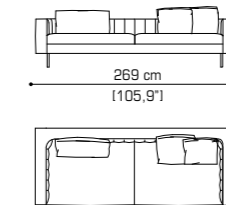

## GRANDE BELLEZZA SOFA pag. 4

Sofa cm 188 / 74"

Box cushion cm 80x40 / 31,5"x15,7"

Sofa cm 215 / 84,6"

Loose cushion cm 50x50 / 19,7"x19,7"

Sofa cm 242 / 95,3"

Sofa cm 269 / 105,9"

## EROS SOFA pag. 14

Sofa cm 210 / 82,7"

Sofa cm 230 / 90,6"

Sofa cm 250 / 98,4"

Terminal unit with 1 arm left cm 140 / 55,1" + Terminal unit with 1 arm right cm 140 / 55,1"

Terminal unit with 1 arm left/right cm 140 / 55,1"

Terminal unit with 1 arm left/right cm 175 / 68,9"

Terminal unit with 1 arm left/right cm 210 / 82,7"

Terminal unit with 1 arm left cm 175 / 68,9" + Terminal unit with 1 arm right cm 175 / 68,9"

Open terminal unit right/left cm 175 / 68,9"

Pouf cm 100x100 / 39,4"x39,4"

Corner cm 100x100 / 39,4"x39,4"

Terminal unit with 1 arm left cm 210 / 68,9" + Corner 100x100 / 39,4"x39,4" + Open teerminal unit right/left cm 175 / 68,9"

Terminal unit with 1 arm left cm 210 / 68,9" + Corner 100x100 / 39,4"x39,4" + Pouf cm 100 / 39,4"