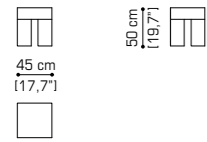

PERFETTO BEDSIDE TABLE pag. 44

Bedside table cm 45 / 17,7"