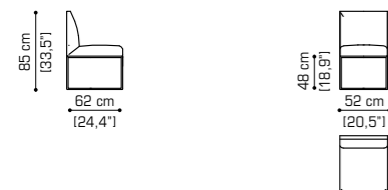

PUFFO CERAMIC COFFEE-SIDE TABLE pag. 68

DEDALO DINING CHAIR pag. 56

Chair cm 52 / 20,5"