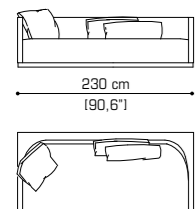

## GRANDE BELLEZZA SOFA pag. 4

Sofa cm 188 / 74"

Box cushion cm 80x40 / 31,5"x15,7"

Sofa cm 215 / 84,6"

Loose cushion cm 50x50 / 19,7"x19,7"

Sofa cm 242 / 95,3"

Sofa cm 269 / 105,9"

## EROS SOFA pag. 14

Sofa cm 210 / 82,7"

Sofa cm 230 / 90,6"

Sofa cm 250 / 98,4"

Terminal unit with 1 arm left cm 140 / 55,1" + Terminal unit with 1 arm right cm 140 / 55,1"

Terminal unit with 1 arm left/right cm 140 / 55,1"