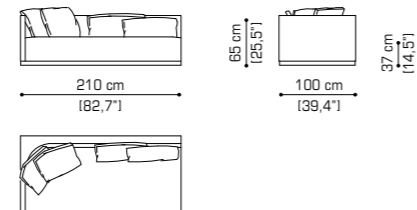

## GRANDE BELLEZZA SOFA pag. 4

Sofa cm 188 / 74"

Box cushion cm 80x40 / 31,5"x15,7"

Sofa cm 215 / 84,6"

Loose cushion cm 50x50 / 19,7"x19,7"

Sofa cm 242 / 95,3"

Sofa cm 269 / 105,9"

## EROS SOFA pag. 14

Sofa cm 210 / 82,7"

Sofa cm 230 / 90,6"

Sofa cm 250 / 98,4"

Terminal unit with 1 arm left cm 140 / 55,1" + Terminal unit with 1 arm right cm 140 / 55,1"

Terminal unit with 1 arm left/right cm 140 / 55,1"

Terminal unit with 1 arm left/right cm 175 / 68,9"

Terminal unit with 1 arm left/right cm 210 / 82,7"

Terminal unit with 1 arm left cm 175 / 68,9" + Terminal unit with 1 arm right cm 175 / 68,9"

Open terminal unit right/left cm 175 / 68,9"

Pouf cm 100x100 / 39,4"x39,4"

Corner cm 100x100 / 39,4"x39,4"

Terminal unit with 1 arm left cm 210 / 68,9" + Corner 100x100 / 39,4"x39,4" + Open teerminal unit right/left cm 175 / 68,9"

Terminal unit with 1 arm left cm 210 / 68,9" + Corner 100x100 / 39,4"x39,4" + Pouf cm 100 / 39,4"