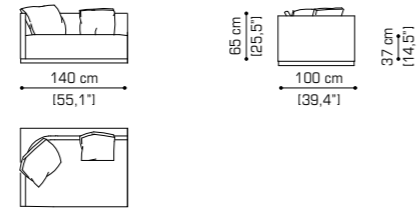

## GRANDE BELLEZZA SOFA pag. 4

Sofa cm 188 / 74"

Box cushion cm 80x40 / 31,5"x15,7"

Sofa cm 215 / 84,6"

Loose cushion cm 50x50 / 19,7"x19,7"

Sofa cm 242 / 95,3"

Sofa cm 269 / 105,9"

## EROS SOFA pag. 14

Sofa cm 210 / 82,7"

Sofa cm 230 / 90,6"

Sofa cm 250 / 98,4"

Terminal unit with 1 arm left cm 140 / 55,1" + Terminal unit with 1 arm right cm 140 / 55,1"

Terminal unit with 1 arm left/right cm 140 / 55,1"

Terminal unit with 1 arm left/right cm 175 / 68,9"

Terminal unit with 1 arm left/right cm 210 / 82,7"

Terminal unit with 1 arm left cm 175 / 68,9" + Terminal unit with 1 arm right cm 175 / 68,9"

Open terminal unit right/left cm 175 / 68,9"