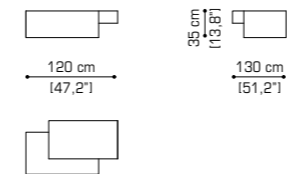

PROTAGONISTA COFFEE TABLE pag. 64

A cm 120 / 47,2"