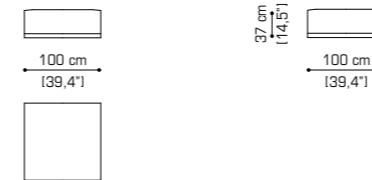

## EROS SOFA pag. 14

Sofa cm 210 / 82,7"

Sofa cm 230 / 90,6"

Sofa cm 250 / 98,4"

Terminal unit with 1 arm left cm 140 / 55,1" + Terminal unit with 1 arm right cm 140 / 55,1"

Terminal unit with 1 arm left/right cm 140 / 55,1"

Terminal unit with 1 arm left/right cm 175 / 68,9"

Terminal unit with 1 arm left/right cm 210 / 82,7"

Terminal unit with 1 arm left cm 175 / 68,9" + Terminal unit with 1 arm right cm 175 / 68,9"

Open terminal unit right/left cm 175 / 68,9"

Pouf cm 100x100 / 39,4"x39,4"

Corner cm 100x100 / 39,4"x39,4"

Terminal unit with 1 arm left cm 210 / 68,9" + Corner 100x100 / 39,4"x39,4" + Open teerminal unit right/left cm 175 / 68,9"

Terminal unit with 1 arm left cm 210 / 68,9" + Corner 100x100 / 39,4"x39,4" + Pouf cm 100 / 39,4"