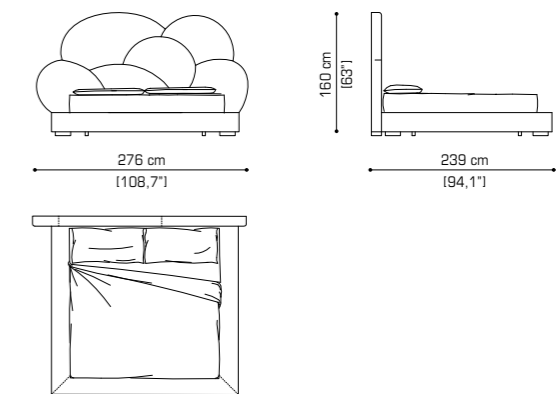

**LOVE BED** pag. 34

Bed cm 222 / 87,4"  
Available with mattress: cm 170x200 / 66,9"x78,7"  
cm 180x200 / 70,8"x78,7"

Bed cm 242 / 95,3"  
Available with mattress: cm 190x200 / 74,8"x78,7"  
cm 200x200 / 78,7"x78,7"

Cylindrical cushion Ø cm 30x170 / Ø 11,8"x66,9"

**IO E TE BED** pag. 38

Bed cm 256 / 100,8"  
Available with mattress: cm 170x200 / 66,9"x78,7"  
cm 180x200 / 70,8"x78,7"

Bed cm 276 / 108,7"  
Available with mattress: cm 190x200 / 74,8"x78,7"  
cm 200x200 / 78,7"x78,7"

Cylindrical cushion Ø cm 30x170 / Ø 11,8"x66,9"

## PERFETTO BEDSIDE TABLE pag. 44

Bedside table cm 45 / 17,7"