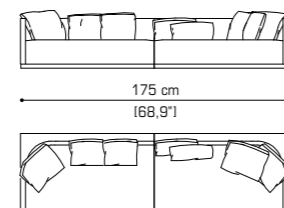

## GRANDE BELLEZZA SOFA pag. 4

Sofa cm 188 / 74"

Box cushion cm 80x40 / 31,5"x15,7"

Sofa cm 215 / 84,6"

Loose cushion cm 50x50 / 19,7"x19,7"

Sofa cm 242 / 95,3"

Sofa cm 269 / 105,9"

## EROS SOFA pag. 14

Sofa cm 210 / 82,7"

Sofa cm 230 / 90,6"

Sofa cm 250 / 98,4"

Terminal unit with 1 arm left cm 140 / 55,1" + Terminal unit with 1 arm right cm 140 / 55,1"

Terminal unit with 1 arm left/right cm 140 / 55,1"

Terminal unit with 1 arm left/right cm 175 / 68,9"

Terminal unit with 1 arm left/right cm 210 / 82,7"

Terminal unit with 1 arm left cm 175 / 68,9" + Terminal unit with 1 arm right cm 175 / 68,9"

Open terminal unit right/left cm 175 / 68,9"