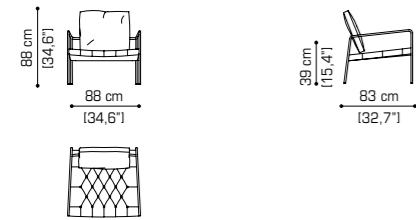

Terminal unit with 1 arm left cm 210 / 68,9" + Corner 100x100 / 39,4"x39,4" + Terminal unit with 1 arm right cm 175 / 68,9"

Box cushion cm 60x60 / 23,6"x23,6"

Box cushion cm 50x50 / 19,7"x19,7"

Box cushion cm 80x40 / 31,5"x15,7"

Loose cushion cm 80x35 / 31,5"x13,8"

**EROS ARMCHAIR** pag. 22

Armchair cm 85 / 34,3"

**BELLADONNA ARMCHAIR** pag. 26

Swivel armchair

Loose cushion  
cm 60x60 / 23,6"x 23,6"

**ABBEY ROAD ARMCHAIR** pag. 30

Armchair cm 88 / 34,6"

**LOVE BED** pag. 34

Bed cm 222 / 87,4"  
Available with mattress: cm 170x200 / 66,9"x78,7"  
cm 180x200 / 70,8"x78,7"

Bed cm 242 / 95,3"  
Available with mattress: cm 190x200 / 74,8"x78,7"  
cm 200x200 / 78,7"x78,7"

Cylindrical cushion Ø cm 30x170 / Ø 11,8"x66,9"

**IO E TE BED** pag. 38

Bed cm 256 / 100,8"  
Available with mattress: cm 170x200 / 66,9"x78,7"  
cm 180x200 / 70,8"x78,7"

Bed cm 276 / 108,7"  
Available with mattress: cm 190x200 / 74,8"x78,7"  
cm 200x200 / 78,7"x78,7"