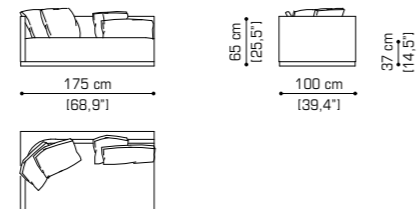

## GRANDE BELLEZZA SOFA pag. 4

Sofa cm 188 / 74"

Box cushion cm 80x40 / 31,5"x15,7"

Sofa cm 215 / 84,6"

Loose cushion cm 50x50 / 19,7"x19,7"

Sofa cm 242 / 95,3"

Sofa cm 269 / 105,9"

## EROS SOFA pag. 14

Sofa cm 210 / 82,7"

Sofa cm 230 / 90,6"

Sofa cm 250 / 98,4"

Terminal unit with 1 arm left cm 140 / 55,1" + Terminal unit with 1 arm right cm 140 / 55,1"

Terminal unit with 1 arm left/right cm 140 / 55,1"

Terminal unit with 1 arm left/right cm 175 / 68,9"

Terminal unit with 1 arm left/right cm 210 / 82,7"

Terminal unit with 1 arm left cm 175 / 68,9" + Terminal unit with 1 arm right cm 175 / 68,9"

Open terminal unit right/left cm 175 / 68,9"

Pouf cm 100x100 / 39,4"x39,4"

Corner cm 100x100 / 39,4"x39,4"

Terminal unit with 1 arm left cm 210 / 68,9" + Corner 100x100 / 39,4"x39,4" + Open teerminal unit right/left cm 175 / 68,9"

Terminal unit with 1 arm left cm 210 / 68,9" + Corner 100x100 / 39,4"x39,4" + Pouf cm 100 / 39,4"