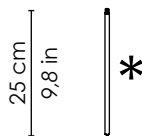

LD0283B3 bianco / white
LD0283R3 corten / rust
LD0283N3 grigio scuro / dark grey
Prolunga stelo - per LD0282 /
Stem extension - version LD0282