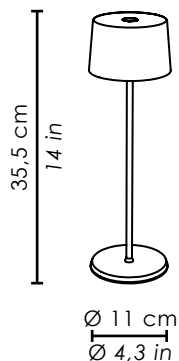

Olivia

Olivia ha un grado di protezione IP65 (completamente assemblata), e quindi utilizzabile per interni ed esterni. Il tempo di ricarica è di 6 ore e la durata della batteria al litio è di circa 9 ore. Olivia permette la regolazione dell'intensità luminosa mediante dimmer, mantenendo memoria degli step di dimmerazione e, conseguentemente, ad ogni accensione l'intensità luminosa corrisponderà a quella precedentemente impostata.

Olivia has a protection rating of IP65 (fully assembled), and can be used indoors or outdoors. The charging time is 6 hours and the lithium battery has a life of about 9 hours. Olivia allows adjustment of light intensity using a dimmer function, it memorises the dimmer steps and, consequently, every time it is switched on, the light intensity will correspond to that previously set.

INCLUSO / INCLUDED

Caricabatterie con entrata micro USB /
charger with micro USB input

ACCESSORI / ACCESSORIES

LD0340RA
Caricatore multipresa USB (8xUSB) /
multi-socket USB charger (8xUSB)

BAT04703706701900
Pacco batteria sostitutiva /
replacement battery pack