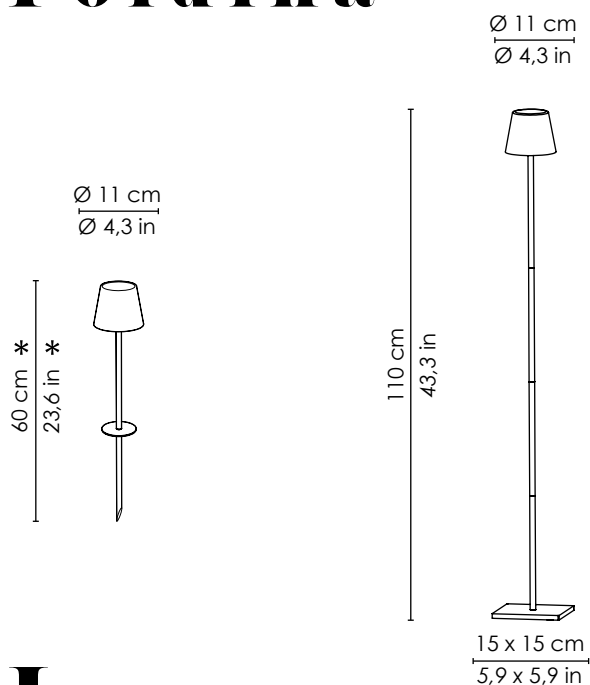

Poldina

Lampada con picchetto e piantana ricaricabile con corpo in alluminio verniciato, diffusore in policarbonato e fonte luminosa a LED. Poldina ha un grado di protezione IP54 (completamente assemblata) che la rende adatta sia all'uso interno che esterno. La durata della batteria è garantita per più di 9 ore.

A rechargeable floor lamp with a peg and a floor lamp with a matt painted aluminium fixture, a polycarbonate diffuser and a LED light source. Poldina has IP54 protection (fully assembled), making it ideal for indoor and outdoor use. Battery life guaranteed for more than 9 hours.