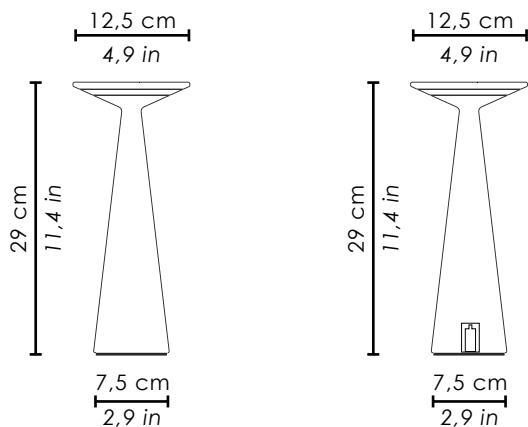

Dama

Leggera e maneggevole, è ideale per l'utilizzo in ogni ambiente e situazione. Il grado di protezione IP54 la rende adatta sia per interni che per esterni. La lampada è realizzata in pressofusione d'alluminio, bianco o nero opaco i due colori nei quali è proposta. Dama è disponibile in due versioni: con o senza entrata laterale USB per ricarica di dispositivi mobili. E' dimmerabile, con pulsante touch sull'estremità superiore. La batteria ha una durata di 9 ore, variabile se viene usata la funzione di ricarica di dispositivi mobili.

Lightweight and practical, it is ideal for use in any context and surroundings. Its IP54 protection rating makes it ideal for indoor and outdoor use. Dama comes with a matt painted die-cast aluminium fixture in two colours: white or black. It is available in two versions: with or without a USB port at the side for charging mobile devices. It is dimmable with a touch button at the top. The battery has a life of 9 hours, unless the charging mobile devices function is used.