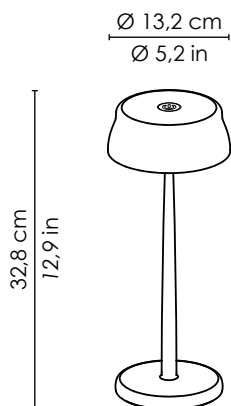

Sister Light

Design Federico de Majo 2018