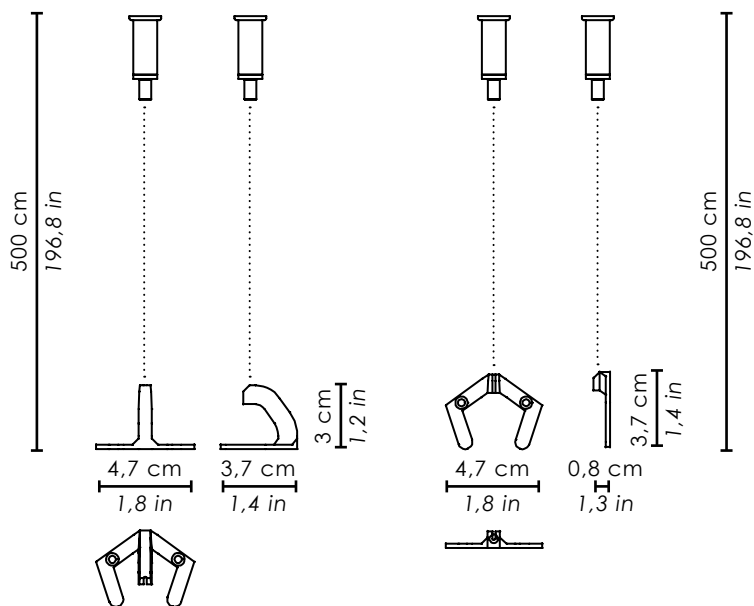

Pencil

Design Federico de Majo 2019

Pencil è una lampada a LED disponibile in tre misure. Grazie ai sostegni in alluminio per fissaggio a soffitto, diventa una lampada a sospensione. Può essere usata nel suo alloggiamento fisso ma anche rimossa e portata con sé da un ambiente all'altro.

Pencil is a LED lamp, produced in three sizes, which combined with the aluminium supports creates a pendant version. It can be used as a standard fixture and it can be taken from its housing and brought away, from one room to another.

**ACCESSORI - NON INCLUSI /
ACCESSORIES - NOT INCLUDED**

LD0800CS

Caricabatterie con attacco 3,5 - 1,3
charger with plug 3,5 - 1,3