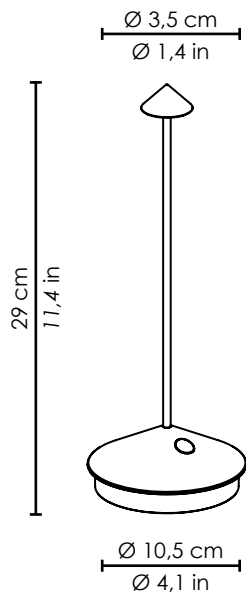

Pina Pro

Pina è una lampada ricaricabile e dimmerabile da tavolo, con corpo in alluminio e fonte luminosa a LED. Pina ha un grado di protezione IP54 che la rende adatta sia all'uso indoor che outdoor. È dotata di una base di ricarica a contatto, la durata della batteria è di circa 13 ore.

Pina is a rechargeable and dimmable table lamp with a matte painted aluminium fixture and a LED light source. Pina has IP54 rating protection, making it ideal for indoor and outdoor use. It is provided with a charging contact base, the battery life is guaranteed for approximately 13 hours.