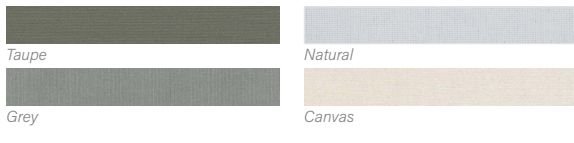

Trendy Umbrosa Colours

Outdoor is becoming the new indoor, gaining more and more importance each day. Hence Umbrosa has developed a new colour collection which allows you to create a perfect match between your umbrella and your outdoor furniture or accessories. We have a range of 4 pastel colours that will perfectly fit the high-end outdoor furniture. We completed the collection with a warm green, a deep red, 2 shades of blue, a trendy dark grey and black. Obviously we kept our classics: natural, canvas, taupe and grey.

Solidum

Sunbrella