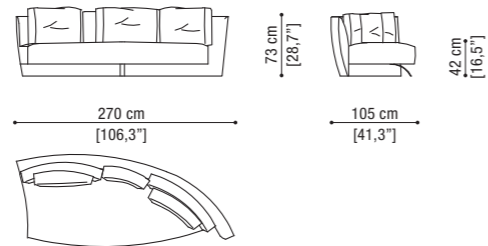

Terminal unit left/right 3,5 seater