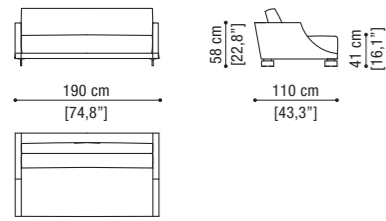

Sofa cm 410 / 159,8"
(n. 2 Terminal unit with 1 arm left/right cm 203 / 79,9")

Sofa 3,5 seater cm 260 / 102,4"

Terminal unit with 1 arm left/right
cm 123 / 48,4"

Terminal unit with 1 arm left cm 163 / 64,2"+
Central unit cm 120 / 47,2" + Corner +
Terminal unit with 1 arm right cm 163 / 64,2"

Terminal unit with 1 arm left/right
cm 163 / 64,2"

Terminal unit with 1 arm left cm 203 / 79,9"+
Corner + Terminal unit with 1 arm right cm 203 / 79,9"

Terminal unit with 1 arm left/right
cm 203 / 79,9"

Central unit cm 80 / 31,5"

Terminal unit with 1 arm left cm 203 / 79,9"+
Central unit cm 80 / 31,5" + Corner +
Terminal unit with 1 arm right cm 203 / 31,5"

Swivel armchair

Corner

Loose cushion
cm 60x60 / 23,6"x 23,6"

Central unit cm 120 / 47,2"

GRAN MILANO pag. 12

Sofa 2,5 seater cm 190 / 74,8"

Sofa cm 304 / 119,7"
(n. 2 Terminal unit with 1 arm left/right cm 152 / 59,8")

Sofa 3 seater cm 220 / 86,6"

Sofa cm 364 / 143,3"
(n. 2 Terminal unit with 1 arm left/right cm 182 / 71,7")