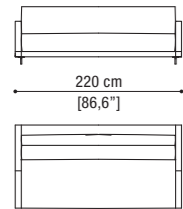

Terminal unit with 1 arm left/right
cm 163 / 64,2"

Terminal unit with 1 arm left cm 203 / 79,9"+
Corner + Terminal unit with 1 arm right cm 203 / 79,9"

Terminal unit with 1 arm left/right
cm 203 / 79,9"

Central unit cm 80 / 31,5"

Terminal unit with 1 arm left cm 203 / 79,9"+
Central unit cm 80 / 31,5" + Corner +
Terminal unit with 1 arm right cm 203 / 31,5"

Swivel armchair

Corner

Loose cushion
cm 60x60 / 23,6"x 23,6"

Central unit cm 120 / 47,2"

GRAN MILANO pag. 12

Sofa 2,5 seater cm 190 / 74,8"

Sofa cm 304 / 119,7"
(n. 2 Terminal unit with 1 arm left/right cm 152 / 59,8")

Sofa 3 seater cm 220 / 86,6"

Sofa cm 364 / 143,3"
(n. 2 Terminal unit with 1 arm left/right cm 182 / 71,7")

Sofa 3,5 seater cm 250 / 98,4"

Box cushion
cm 60x60 / 23,6"x 23,6"

Terminal unit with 1 arm left/right
cm 152 / 59,8"

Terminal unit with 1 arm left cm 152 / 59,8" + Central unit cm 145 / 57,1"
+ Corner + Terminal unit with 1 arm right cm 182 / 71,7"