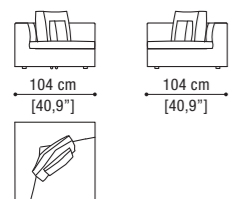

Angular sofa left/right 3,5 seater

Terminal unit left/right 3,5 seater

INNO pag. 56

Sofa 3 seater

Sofa 3,5 seater

Sofa 4 seater

Terminal unit with 1 arm left/right

Chaiselongue with 1 arm left/right

Angular sofa left/right 2,5 seater

Terminal unit left/right 2,5 seater

VIRGOLA pag. 74

Armchair

Box cushion cm. 60x60 - 23,6\"x23,6\"

DAVID pag. 48

Terminal unit with 1 arm left/right

Corner