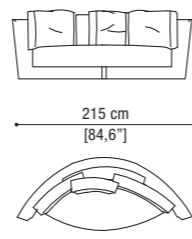

Left sofa 3 seater cm 225 / 88,6"

Right sofa 3,5 seater cm 250 / 98,4"

Left sofa 3,5 seater cm 250 / 98,4"

Right sofa 4 seater cm 275 / 108,3"

Left sofa 4 seater cm 275 / 108,3"

Loose cushion cm 77x77 / 30,3"x30,3"

LITTLE WING LOW

Sofa 3 seater curved arm right/left

Sofa 3,5 seater curved arm right/left

Sofa 4 seater curved arm right/left

IBIZA pag. 40

Sofa 4 seater

Sofa 3,5 seater

Sofa 2 seater

Round coffee table

IRONIA pag. 172

Coffee table

PINK pag. 192

Carpet

280x380 cm - 380x480
110,2"x149,6" - 149,6"x188,9"

ALBA pag. 176

Lamp table

214

OPART pag. 196

Carpet white and black

280x380 cm - 380x480
110,2"x149,6" - 149,6"x188,9"

Carpet black and white

280x380 cm - 380x480
110,2"x149,6" - 149,6"x188,9"

215

LUCE pag. 180