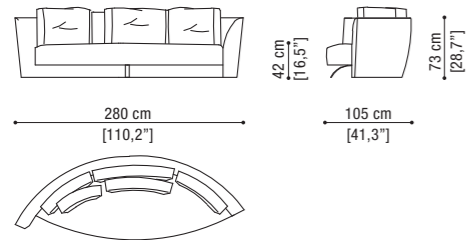

Left sofa 3 seater cm 225 / 88,6"

Right sofa 3,5 seater cm 250 / 98,4"

Left sofa 3,5 seater cm 250 / 98,4"

Right sofa 4 seater cm 275 / 108,3"

Left sofa 4 seater cm 275 / 108,3"

Loose cushion cm 77x77 / 30,3"x30,3"

Loose cushion cm 77x77 / 30,3"x30,3"

Round cushion ø cm 55 / 21,7"

Round cushion ø cm 55 / 21,7"

LITTLE WING HIGH pag. 32

Sofa 3 seater curved arm right/left

Sofa 3,5 seater curved arm right/left

Sofa 4 seater curved arm right/left

LITTLE WING LOW

Sofa 3 seater curved arm right/left

Sofa 3,5 seater curved arm right/left

Sofa 4 seater curved arm right/left

IBIZA pag. 40

Sofa 4 seater

Sofa 3,5 seater

Sofa 2 seater

Angular sofa left/right 3,5 seater

Terminal unit left/right 3,5 seater

INNO pag. 56

Sofa 3 seater

Sofa 3,5 seater

Sofa 4 seater

Terminal unit with 1 arm left/right

Chaiselongue with 1 arm left/right