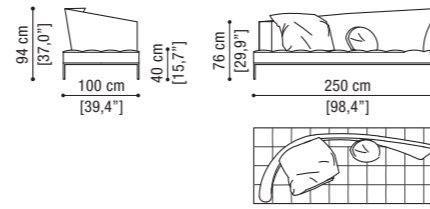

Left sofa 3,5 seater cm 250 / 98,4"