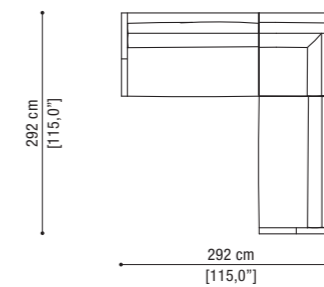

Central unit cm 120 / 47,2"

GRAN MILANO pag. 12

Sofa 2,5 seater cm 190 / 74,8"

Sofa cm 304 / 119,7"
(n. 2 Terminal unit with 1 arm left/right cm 152 / 59,8")

Sofa 3 seater cm 220 / 86,6"

Sofa cm 364 / 143,3"
(n. 2 Terminal unit with 1 arm left/right cm 182 / 71,7")

Sofa 3,5 seater cm 250 / 98,4"

Box cushion
cm 60x60 / 23,6"x 23,6"

Terminal unit with 1 arm left/right
cm 152 / 59,8"

Terminal unit with 1 arm left cm 152 / 59,8" + Central unit cm 145 / 57,1"
+ Corner + Terminal unit with 1 arm right cm 182 / 71,7"

Terminal unit with 1 arm left/right
cm 182 / 71,7"

Central unit with cm 115 / 45,3"

Terminal unit with 1 arm left cm 182 / 71,7" + Corner
+ Terminal unit with 1 arm right cm 182 / 71,7"

Central unit with cm 145 / 57,1"