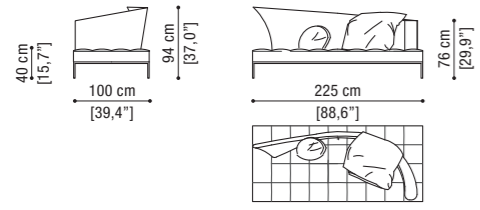

Sofa 3,5 seater cm 250 / 98,4"

Box cushion
cm 60x60 / 23,6"x 23,6"

Terminal unit with 1 arm left/right
cm 152 / 59,8"

Terminal unit with 1 arm left cm 152 / 59,8" + Central unit cm 145 / 57,1"
+ Corner + Terminal unit with 1 arm right cm 182 / 71,7"

Terminal unit with 1 arm left/right
cm 182 / 71,7"

Central unit with cm 115 / 45,3"

Terminal unit with 1 arm left cm 182 / 71,7" + Corner
+ Terminal unit with 1 arm right cm 182 / 71,7"

Central unit with cm 145 / 57,1"

Terminal unit with 1 arm left cm 152 / 59,8" + Central unit cm 115 / 45,3"
+ Corner + Central unit cm 115 / 45,3" +
Terminal unit with 1 arm right cm 152 / 59,8"

Corner

SOLE LUNA pag. 20

Right sofa 3 seater cm 225 / 88,6"