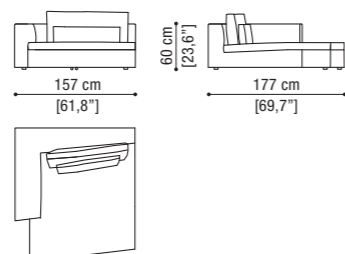

Chaiselongue left/right