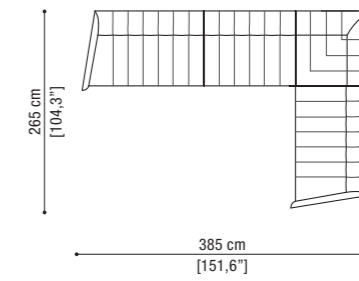

PINK

CARPET

OPART

CARPET

BELLADONNA pag. 4 - ARMCHAIR pag. 64

Sofa 2,5 seater cm 180 / 70,9"

Sofa cm 326 / 128,3"
(n. 2 Terminal unit with 1 arm left/right cm 163 / 64,2")

Sofa 3 seater cm 220 / 86,6"

Sofa cm 410 / 159,8"
(n. 2 Terminal unit with 1 arm left/right cm 203 / 79,9")

Sofa 3,5 seater cm 260 / 102,4"

Terminal unit with 1 arm left/right
cm 123 / 48,4"

Terminal unit with 1 arm left cm 163 / 64,2"+
Central unit cm 120 / 47,2" + Corner +
Terminal unit with 1 arm right cm 163 / 64,2"

Terminal unit with 1 arm left/right
cm 163 / 64,2"

Terminal unit with 1 arm left cm 203 / 79,9"+
Corner + Terminal unit with 1 arm right cm 203 / 79,9"

Terminal unit with 1 arm left/right
cm 203 / 79,9"