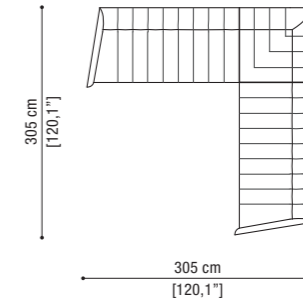

Sofa cm 410 / 159,8"
(n. 2 Terminal unit with 1 arm left/right cm 203 / 79,9")

Sofa 3,5 seater cm 260 / 102,4"

Terminal unit with 1 arm left/right
cm 123 / 48,4"

Terminal unit with 1 arm left cm 163 / 64,2"+
Central unit cm 120 / 47,2" + Corner +
Terminal unit with 1 arm right cm 163 / 64,2"

Terminal unit with 1 arm left/right
cm 163 / 64,2"

Terminal unit with 1 arm left cm 203 / 79,9"+
Corner + Terminal unit with 1 arm right cm 203 / 79,9"

Terminal unit with 1 arm left/right
cm 203 / 79,9"