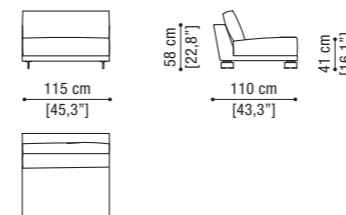

Central unit cm 80 / 31,5"

Terminal unit with 1 arm left cm 203 / 79,9"+
Central unit cm 80 / 31,5" + Corner +
Terminal unit with 1 arm right cm 203 / 31,5"

Swivel armchair

Corner

Loose cushion
cm 60x60 / 23,6"x 23,6"

Central unit cm 120 / 47,2"

GRAN MILANO pag. 12

Sofa 2,5 seater cm 190 / 74,8"

Sofa cm 304 / 119,7"
(n. 2 Terminal unit with 1 arm left/right cm 152 / 59,8")

Sofa 3 seater cm 220 / 86,6"

Sofa cm 364 / 143,3"
(n. 2 Terminal unit with 1 arm left/right cm 182 / 71,7")

Sofa 3,5 seater cm 250 / 98,4"

Box cushion
cm 60x60 / 23,6"x 23,6"

Terminal unit with 1 arm left/right
cm 152 / 59,8"

Terminal unit with 1 arm left cm 152 / 59,8" + Central unit cm 145 / 57,1"
+ Corner + Terminal unit with 1 arm right cm 182 / 71,7"

Terminal unit with 1 arm left/right
cm 182 / 71,7"

Central unit with cm 115 / 45,3"

Terminal unit with 1 arm left cm 182 / 71,7" + Corner
+ Terminal unit with 1 arm right cm 182 / 71,7"

Central unit with cm 145 / 57,1"