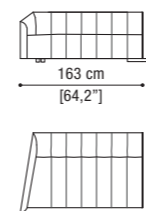

PINK

CARPET

OPART

CARPET

BELLADONNA pag. 4 - ARMCHAIR pag. 64

Sofa 2,5 seater cm 180 / 70,9"

Sofa cm 326 / 128,3"
(n. 2 Terminal unit with 1 arm left/right cm 163 / 64,2")

Sofa 3 seater cm 220 / 86,6"

Sofa cm 410 / 159,8"
(n. 2 Terminal unit with 1 arm left/right cm 203 / 79,9")

Sofa 3,5 seater cm 260 / 102,4"

Terminal unit with 1 arm left/right
cm 123 / 48,4"

Terminal unit with 1 arm left cm 163 / 64,2"+
Central unit cm 120 / 47,2" + Corner +
Terminal unit with 1 arm right cm 163 / 64,2"

Terminal unit with 1 arm left/right
cm 163 / 64,2"

Terminal unit with 1 arm left cm 203 / 79,9"+
Corner + Terminal unit with 1 arm right cm 203 / 79,9"

Terminal unit with 1 arm left/right
cm 203 / 79,9"

Left sofa 3 seater cm 225 / 88,6"

Right sofa 3,5 seater cm 250 / 98,4"

Left sofa 3,5 seater cm 250 / 98,4"

Right sofa 4 seater cm 275 / 108,3"

Left sofa 4 seater cm 275 / 108,3"

Loose cushion cm 77x77 / 30,3"x30,3"