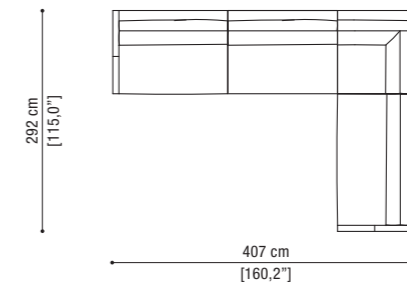

Sofa 3,5 seater cm 250 / 98,4"

Box cushion
cm 60x60 / 23,6"x 23,6"

Terminal unit with 1 arm left/right
cm 152 / 59,8"

Terminal unit with 1 arm left cm 152 / 59,8" + Central unit cm 145 / 57,1"
+ Corner + Terminal unit with 1 arm right cm 182 / 71,7"

Terminal unit with 1 arm left/right
cm 182 / 71,7"

Central unit with cm 115 / 45,3"

Terminal unit with 1 arm left cm 182 / 71,7" + Corner
+ Terminal unit with 1 arm right cm 182 / 71,7"

Central unit with cm 145 / 57,1"