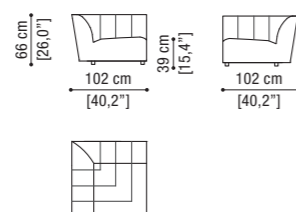

Terminal unit with 1 arm left/right
cm 163 / 64,2"

Terminal unit with 1 arm left cm 203 / 79,9"+
Corner + Terminal unit with 1 arm right cm 203 / 79,9"

Terminal unit with 1 arm left/right
cm 203 / 79,9"

Central unit cm 80 / 31,5"

Terminal unit with 1 arm left cm 203 / 79,9"+
Central unit cm 80 / 31,5" + Corner +
Terminal unit with 1 arm right cm 203 / 31,5"

Swivel armchair

Corner

Loose cushion
cm 60x60 / 23,6"x 23,6"