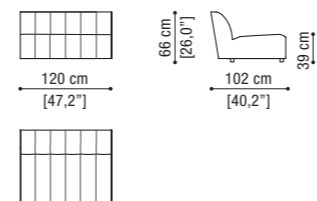

Central unit cm 120 / 47,2"