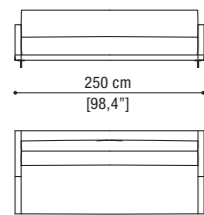

Central unit cm 80 / 31,5"

Terminal unit with 1 arm left cm 203 / 79,9"+
Central unit cm 80 / 31,5" + Corner +
Terminal unit with 1 arm right cm 203 / 31,5"

Swivel armchair

Corner

Loose cushion
cm 60x60 / 23,6"x 23,6"

Central unit cm 120 / 47,2"

GRAN MILANO pag. 12

Sofa 2,5 seater cm 190 / 74,8"

Sofa cm 304 / 119,7"
(n. 2 Terminal unit with 1 arm left/right cm 152 / 59,8")

Sofa 3 seater cm 220 / 86,6"

Sofa cm 364 / 143,3"
(n. 2 Terminal unit with 1 arm left/right cm 182 / 71,7")

Sofa 3,5 seater cm 250 / 98,4"

Box cushion
cm 60x60 / 23,6"x 23,6"

Terminal unit with 1 arm left/right
cm 152 / 59,8"

Terminal unit with 1 arm left cm 152 / 59,8" + Central unit cm 145 / 57,1"
+ Corner + Terminal unit with 1 arm right cm 182 / 71,7"