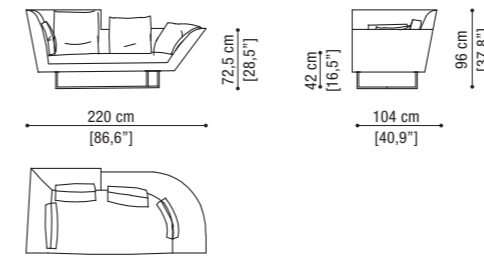

Sofa 3,5 seater cm 250 / 98,4"

Box cushion
cm 60x60 / 23,6"x 23,6"

Terminal unit with 1 arm left/right
cm 152 / 59,8"

Terminal unit with 1 arm left cm 152 / 59,8" + Central unit cm 145 / 57,1"
+ Corner + Terminal unit with 1 arm right cm 182 / 71,7"

Left sofa 3 seater cm 225 / 88,6"

Right sofa 3,5 seater cm 250 / 98,4"

Left sofa 3,5 seater cm 250 / 98,4"

Right sofa 4 seater cm 275 / 108,3"

Left sofa 4 seater cm 275 / 108,3"

Loose cushion cm 77x77 / 30,3"x30,3"

Loose cushion cm 77x77 / 30,3"x30,3"

Round cushion ø cm 55 / 21,7"

Round cushion ø cm 55 / 21,7"

LITTLE WING HIGH pag. 32

Sofa 3 seater curved arm right/left

Sofa 3,5 seater curved arm right/left

Sofa 4 seater curved arm right/left

LITTLE WING LOW

Sofa 3 seater curved arm right/left

Sofa 3,5 seater curved arm right/left

Sofa 4 seater curved arm right/left

IBIZA pag. 40

Sofa 4 seater

Sofa 3,5 seater

Sofa 2 seater