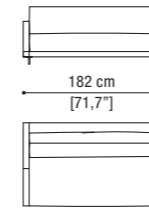

Central unit cm 120 / 47,2"

GRAN MILANO pag. 12

Sofa 2,5 seater cm 190 / 74,8"

Sofa cm 304 / 119,7"
(n. 2 Terminal unit with 1 arm left/right cm 152 / 59,8")

Sofa 3 seater cm 220 / 86,6"

Sofa cm 364 / 143,3"
(n. 2 Terminal unit with 1 arm left/right cm 182 / 71,7")

Sofa 3,5 seater cm 250 / 98,4"

Box cushion
cm 60x60 / 23,6"x 23,6"

Terminal unit with 1 arm left/right
cm 152 / 59,8"

Terminal unit with 1 arm left cm 152 / 59,8" + Central unit cm 145 / 57,1"
+ Corner + Terminal unit with 1 arm right cm 182 / 71,7"

Terminal unit with 1 arm left/right
cm 182 / 71,7"

Central unit with cm 115 / 45,3"

Terminal unit with 1 arm left cm 182 / 71,7" + Corner
+ Terminal unit with 1 arm right cm 182 / 71,7"

Central unit with cm 145 / 57,1"

Round coffee table

IRONIA pag. 172

Coffee table

PINK pag. 192

Carpet

280x380 cm - 380x480
110,2"x149,6" - 149,6"x188,9"

ALBA pag. 176

Lamp table