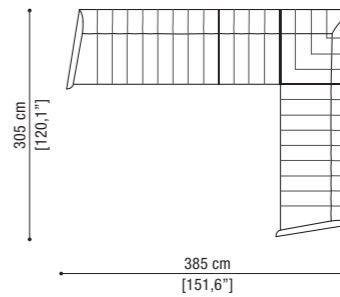

Sofa cm 410 / 159,8"
(n. 2 Terminal unit with 1 arm left/right cm 203 / 79,9")

Sofa 3,5 seater cm 260 / 102,4"

Terminal unit with 1 arm left/right
cm 123 / 48,4"

Terminal unit with 1 arm left cm 163 / 64,2"+
Central unit cm 120 / 47,2" + Corner +
Terminal unit with 1 arm right cm 163 / 64,2"

Terminal unit with 1 arm left/right
cm 163 / 64,2"

Terminal unit with 1 arm left cm 203 / 79,9"+
Corner + Terminal unit with 1 arm right cm 203 / 79,9"

Terminal unit with 1 arm left/right
cm 203 / 79,9"

Central unit cm 80 / 31,5"

Terminal unit with 1 arm left cm 203 / 79,9"+
Central unit cm 80 / 31,5" + Corner +
Terminal unit with 1 arm right cm 203 / 31,5"

Swivel armchair

Corner

Loose cushion
cm 60x60 / 23,6"x 23,6"