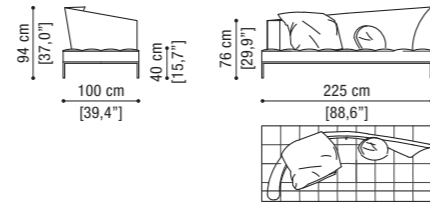

Left sofa 3 seater cm 225 / 88,6"