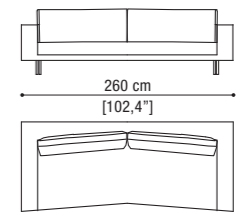

Sofa 3,5 seater cm 250 / 98,4"

Box cushion
cm 60x60 / 23,6"x 23,6"

Terminal unit with 1 arm left/right
cm 152 / 59,8"

Terminal unit with 1 arm left cm 152 / 59,8" + Central unit cm 145 / 57,1"
+ Corner + Terminal unit with 1 arm right cm 182 / 71,7"

Left sofa 3 seater cm 225 / 88,6"

Right sofa 3,5 seater cm 250 / 98,4"

Left sofa 3,5 seater cm 250 / 98,4"

Right sofa 4 seater cm 275 / 108,3"

Left sofa 4 seater cm 275 / 108,3"

Loose cushion cm 77x77 / 30,3"x30,3"

Angular sofa left/right 3,5 seater

Terminal unit left/right 3,5 seater

INNO pag. 56

Sofa 3 seater

Sofa 3,5 seater

Sofa 4 seater

Terminal unit with 1 arm left/right

Chaiselongue with 1 arm left/right

214

OPART pag. 196

Carpet white and black

280x380 cm - 380x480
110,2"x149,6" - 149,6"x188,9"

Carpet black and white

280x380 cm - 380x480
110,2"x149,6" - 149,6"x188,9"

215

LUCE pag. 180