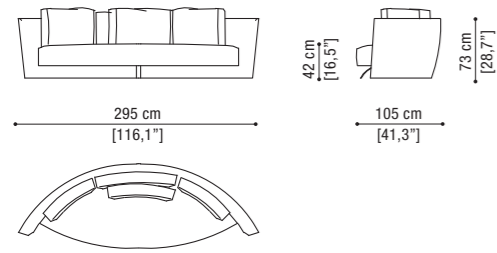

Left sofa 3 seater cm 225 / 88,6"

Right sofa 3,5 seater cm 250 / 98,4"

Left sofa 3,5 seater cm 250 / 98,4"

Right sofa 4 seater cm 275 / 108,3"

Left sofa 4 seater cm 275 / 108,3"

Loose cushion cm 77x77 / 30,3"x30,3"

Loose cushion cm 77x77 / 30,3"x30,3"

Round cushion ø cm 55 / 21,7"

Round cushion ø cm 55 / 21,7"

LITTLE WING HIGH pag. 32

Sofa 3 seater curved arm right/left

Sofa 3,5 seater curved arm right/left

Sofa 4 seater curved arm right/left

LITTLE WING LOW

Sofa 3 seater curved arm right/left

Sofa 3,5 seater curved arm right/left

Sofa 4 seater curved arm right/left

IBIZA pag. 40

Sofa 4 seater

Sofa 3,5 seater

Sofa 2 seater

Angular sofa left/right 3,5 seater

Terminal unit left/right 3,5 seater

INNO pag. 56

Sofa 3 seater

Sofa 3,5 seater

Sofa 4 seater

Terminal unit with 1 arm left/right

Chaiselongue with 1 arm left/right