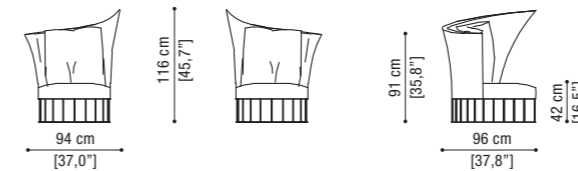

Angular sofa left/right 2,5 seater

Terminal unit left/right 2,5 seater

VIRGOLA pag. 74

Armchair

Box cushion cm. 60x60 - 23,6\"x23,6\"

DAVID pag. 48

Terminal unit with 1 arm left/right

Corner