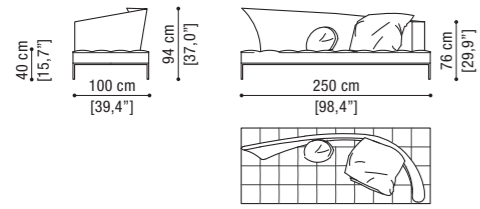

Right sofa 3,5 seater cm 250 / 98,4"