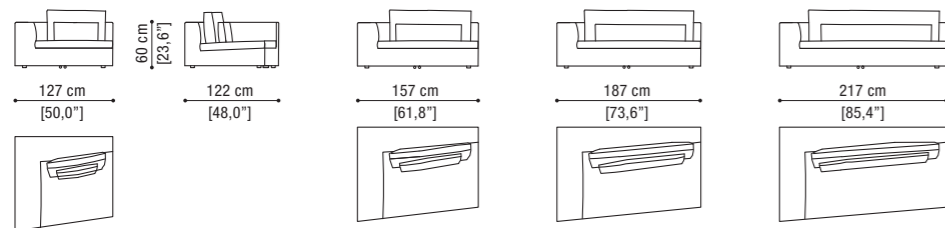

Angular sofa left/right 3,5 seater

Terminal unit left/right 3,5 seater

INNO pag. 56

Sofa 3 seater

Sofa 3,5 seater

Sofa 4 seater

Terminal unit with 1 arm left/right

Chaiselongue with 1 arm left/right

Angular sofa left/right 2,5 seater

Terminal unit left/right 2,5 seater

VIRGOLA pag. 74

Armchair

Box cushion cm. 60x60 - 23,6\"x23,6\"

DAVID pag. 48

Terminal unit with 1 arm left/right

Corner