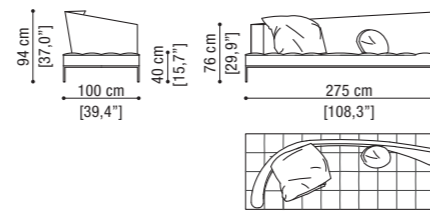

Left sofa 3 seater cm 225 / 88,6"

Right sofa 3,5 seater cm 250 / 98,4"

Left sofa 3,5 seater cm 250 / 98,4"

Right sofa 4 seater cm 275 / 108,3"

Left sofa 4 seater cm 275 / 108,3"

Loose cushion cm 77x77 / 30,3"x30,3"