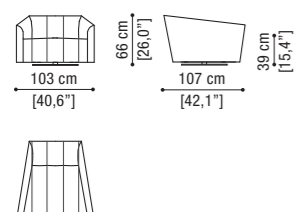

PINK

CARPET

OPART

CARPET

BELLADONNA pag. 4 - ARMCHAIR pag. 64

Sofa 2,5 seater cm 180 / 70,9"

Sofa cm 326 / 128,3"
(n. 2 Terminal unit with 1 arm left/right cm 163 / 64,2")

Sofa 3 seater cm 220 / 86,6"

Sofa cm 410 / 159,8"
(n. 2 Terminal unit with 1 arm left/right cm 203 / 79,9")

Sofa 3,5 seater cm 260 / 102,4"

Terminal unit with 1 arm left/right
cm 123 / 48,4"

Terminal unit with 1 arm left cm 163 / 64,2"+
Central unit cm 120 / 47,2" + Corner +
Terminal unit with 1 arm right cm 163 / 64,2"

Terminal unit with 1 arm left/right
cm 163 / 64,2"

Terminal unit with 1 arm left cm 203 / 79,9"+
Corner + Terminal unit with 1 arm right cm 203 / 79,9"

Terminal unit with 1 arm left/right
cm 203 / 79,9"

Central unit cm 80 / 31,5"

Terminal unit with 1 arm left cm 203 / 79,9"+
Central unit cm 80 / 31,5" + Corner +
Terminal unit with 1 arm right cm 203 / 31,5"

Swivel armchair

Corner

Loose cushion
cm 60x60 / 23,6"x 23,6"