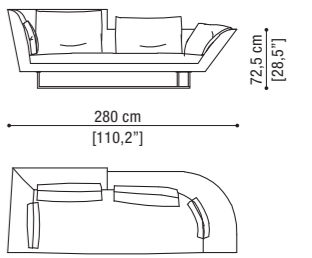

Left sofa 3 seater cm 225 / 88,6"

Right sofa 3,5 seater cm 250 / 98,4"

Left sofa 3,5 seater cm 250 / 98,4"

Right sofa 4 seater cm 275 / 108,3"

Left sofa 4 seater cm 275 / 108,3"

Loose cushion cm 77x77 / 30,3"x30,3"

Loose cushion cm 77x77 / 30,3"x30,3"

Round cushion ø cm 55 / 21,7"

Round cushion ø cm 55 / 21,7"

LITTLE WING HIGH pag. 32

Sofa 3 seater curved arm right/left

Sofa 3,5 seater curved arm right/left

Sofa 4 seater curved arm right/left

LITTLE WING LOW

Sofa 3 seater curved arm right/left

Sofa 3,5 seater curved arm right/left

Sofa 4 seater curved arm right/left

IBIZA pag. 40

Sofa 4 seater

Sofa 3,5 seater

Sofa 2 seater