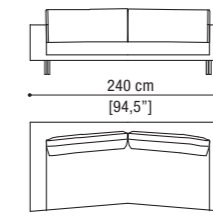

Left sofa 3 seater cm 225 / 88,6"

Right sofa 3,5 seater cm 250 / 98,4"

Left sofa 3,5 seater cm 250 / 98,4"

Right sofa 4 seater cm 275 / 108,3"

Left sofa 4 seater cm 275 / 108,3"

Loose cushion cm 77x77 / 30,3"x30,3"

LITTLE WING LOW

Sofa 3 seater curved arm right/left

Sofa 3,5 seater curved arm right/left

Sofa 4 seater curved arm right/left

IBIZA pag. 40

Sofa 4 seater

Sofa 3,5 seater

Sofa 2 seater

Angular sofa left/right 3,5 seater

Terminal unit left/right 3,5 seater

INNO pag. 56

Sofa 3 seater

Sofa 3,5 seater

Sofa 4 seater

Terminal unit with 1 arm left/right

Chaiselongue with 1 arm left/right

214

OPART pag. 196

Carpet white and black

280x380 cm - 380x480
110,2"x149,6" - 149,6"x188,9"

Carpet black and white

280x380 cm - 380x480
110,2"x149,6" - 149,6"x188,9"

215

LUCE pag. 180