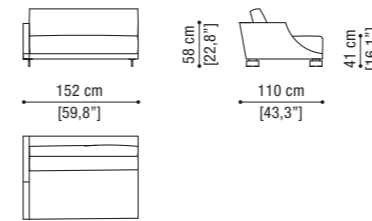

Sofa cm 410 / 159,8"
(n. 2 Terminal unit with 1 arm left/right cm 203 / 79,9")

Sofa 3,5 seater cm 260 / 102,4"

Terminal unit with 1 arm left/right
cm 123 / 48,4"

Terminal unit with 1 arm left cm 163 / 64,2"+
Central unit cm 120 / 47,2" + Corner +
Terminal unit with 1 arm right cm 163 / 64,2"

Central unit cm 80 / 31,5"

Terminal unit with 1 arm left cm 203 / 79,9"+
Central unit cm 80 / 31,5" + Corner +
Terminal unit with 1 arm right cm 203 / 31,5"

Swivel armchair

Corner

Loose cushion
cm 60x60 / 23,6"x 23,6"

Central unit cm 120 / 47,2"

GRAN MILANO pag. 12

Sofa 2,5 seater cm 190 / 74,8"

Sofa cm 304 / 119,7"
(n. 2 Terminal unit with 1 arm left/right cm 152 / 59,8")

Sofa 3 seater cm 220 / 86,6"

Sofa cm 364 / 143,3"
(n. 2 Terminal unit with 1 arm left/right cm 182 / 71,7")

Sofa 3,5 seater cm 250 / 98,4"

Box cushion
cm 60x60 / 23,6"x 23,6"

Terminal unit with 1 arm left/right
cm 152 / 59,8"

Terminal unit with 1 arm left cm 152 / 59,8" + Central unit cm 145 / 57,1"
+ Corner + Terminal unit with 1 arm right cm 182 / 71,7"