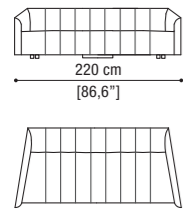

PINK

CARPET

OPART

CARPET

BELLADONNA pag. 4 - ARMCHAIR pag. 64

Sofa 2,5 seater cm 180 / 70,9"

Sofa cm 326 / 128,3"
(n. 2 Terminal unit with 1 arm left/right cm 163 / 64,2")

Sofa 3 seater cm 220 / 86,6"

Sofa cm 410 / 159,8"
(n. 2 Terminal unit with 1 arm left/right cm 203 / 79,9")

Sofa 3,5 seater cm 260 / 102,4"

Terminal unit with 1 arm left/right
cm 123 / 48,4"

Terminal unit with 1 arm left cm 163 / 64,2"+
Central unit cm 120 / 47,2" + Corner +
Terminal unit with 1 arm right cm 163 / 64,2"

Terminal unit with 1 arm left/right
cm 163 / 64,2"

Terminal unit with 1 arm left cm 203 / 79,9"+
Corner + Terminal unit with 1 arm right cm 203 / 79,9"

Terminal unit with 1 arm left/right
cm 203 / 79,9"

Sofa 3,5 seater cm 250 / 98,4"

Box cushion
cm 60x60 / 23,6"x 23,6"

Terminal unit with 1 arm left/right
cm 152 / 59,8"

Terminal unit with 1 arm left cm 152 / 59,8" + Central unit cm 145 / 57,1"
+ Corner + Terminal unit with 1 arm right cm 182 / 71,7"