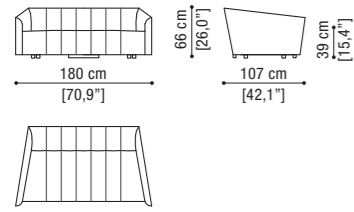

PINK

CARPET

OPART

CARPET

BELLADONNA pag. 4 - ARMCHAIR pag. 64

Sofa 2,5 seater cm 180 / 70,9"

Sofa cm 326 / 128,3"
(n. 2 Terminal unit with 1 arm left/right cm 163 / 64,2")

Sofa 3 seater cm 220 / 86,6"

Sofa cm 410 / 159,8"
(n. 2 Terminal unit with 1 arm left/right cm 203 / 79,9")

Sofa 3,5 seater cm 260 / 102,4"

Terminal unit with 1 arm left/right
cm 123 / 48,4"

Terminal unit with 1 arm left cm 163 / 64,2"+
Central unit cm 120 / 47,2" + Corner +
Terminal unit with 1 arm right cm 163 / 64,2"

Sofa 3,5 seater cm 250 / 98,4"

Box cushion
cm 60x60 / 23,6"x 23,6"

Terminal unit with 1 arm left/right
cm 152 / 59,8"

Terminal unit with 1 arm left cm 152 / 59,8" + Central unit cm 145 / 57,1"
+ Corner + Terminal unit with 1 arm right cm 182 / 71,7"