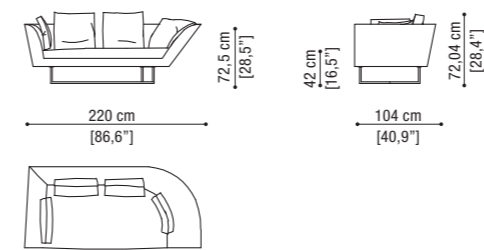

Left sofa 3 seater cm 225 / 88,6"

Right sofa 3,5 seater cm 250 / 98,4"

Left sofa 3,5 seater cm 250 / 98,4"

Right sofa 4 seater cm 275 / 108,3"

Left sofa 4 seater cm 275 / 108,3"

Loose cushion cm 77x77 / 30,3"x30,3"

Loose cushion cm 77x77 / 30,3"x30,3"

Round cushion ø cm 55 / 21,7"

Round cushion ø cm 55 / 21,7"

LITTLE WING HIGH pag. 32

Sofa 3 seater curved arm right/left

Sofa 3,5 seater curved arm right/left

Sofa 4 seater curved arm right/left

LITTLE WING LOW

Sofa 3 seater curved arm right/left

Sofa 3,5 seater curved arm right/left

Sofa 4 seater curved arm right/left

IBIZA pag. 40

Sofa 4 seater

Sofa 3,5 seater

Sofa 2 seater

Round coffee table

IRONIA pag. 172

Coffee table

PINK pag. 192

Carpet

280x380 cm - 380x480
110,2"x149,6" - 149,6"x188,9"

ALBA pag. 176

Lamp table