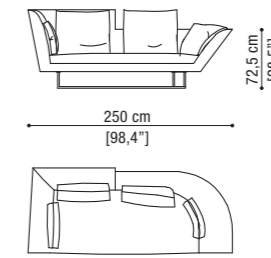

Sofa 3,5 seater cm 250 / 98,4"

Box cushion
cm 60x60 / 23,6"x 23,6"

Terminal unit with 1 arm left/right
cm 152 / 59,8"

Terminal unit with 1 arm left cm 152 / 59,8" + Central unit cm 145 / 57,1"
+ Corner + Terminal unit with 1 arm right cm 182 / 71,7"

Left sofa 3 seater cm 225 / 88,6"

Right sofa 3,5 seater cm 250 / 98,4"

Left sofa 3,5 seater cm 250 / 98,4"

Right sofa 4 seater cm 275 / 108,3"

Left sofa 4 seater cm 275 / 108,3"

Loose cushion cm 77x77 / 30,3"x30,3"

Loose cushion cm 77x77 / 30,3"x30,3"

Round cushion ø cm 55 / 21,7"

Round cushion ø cm 55 / 21,7"

LITTLE WING HIGH pag. 32

Sofa 3 seater curved arm right/left

Sofa 3,5 seater curved arm right/left

Sofa 4 seater curved arm right/left

LITTLE WING LOW

Sofa 3 seater curved arm right/left

Sofa 3,5 seater curved arm right/left

Sofa 4 seater curved arm right/left

IBIZA pag. 40

Sofa 4 seater

Sofa 3,5 seater

Sofa 2 seater