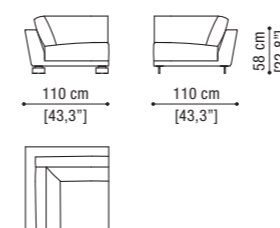

Central unit cm 120 / 47,2"

GRAN MILANO pag. 12

Sofa 2,5 seater cm 190 / 74,8"

Sofa cm 304 / 119,7"
(n. 2 Terminal unit with 1 arm left/right cm 152 / 59,8")

Sofa 3 seater cm 220 / 86,6"

Sofa cm 364 / 143,3"
(n. 2 Terminal unit with 1 arm left/right cm 182 / 71,7")

Sofa 3,5 seater cm 250 / 98,4"

Box cushion
cm 60x60 / 23,6"x 23,6"

Terminal unit with 1 arm left/right
cm 152 / 59,8"

Terminal unit with 1 arm left cm 152 / 59,8" + Central unit cm 145 / 57,1"
+ Corner + Terminal unit with 1 arm right cm 182 / 71,7"

Terminal unit with 1 arm left/right
cm 182 / 71,7"

Central unit with cm 115 / 45,3"

Terminal unit with 1 arm left cm 182 / 71,7" + Corner
+ Terminal unit with 1 arm right cm 182 / 71,7"

Central unit with cm 145 / 57,1"

Terminal unit with 1 arm left cm 152 / 59,8" + Central unit cm 115 / 45,3"
+ Corner + Central unit cm 115 / 45,3" +
Terminal unit with 1 arm right cm 152 / 59,8"

Corner

SOLE LUNA pag. 20

Right sofa 3 seater cm 225 / 88,6"