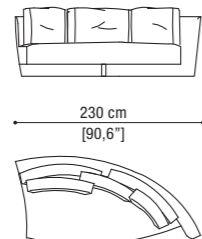

Terminal unit left/right 2,5 seater