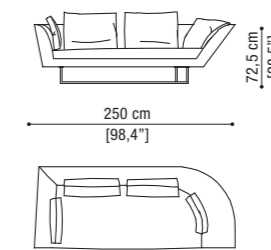

Sofa 3,5 seater cm 250 / 98,4"

Box cushion
cm 60x60 / 23,6"x 23,6"

Terminal unit with 1 arm left/right
cm 152 / 59,8"

Terminal unit with 1 arm left cm 152 / 59,8" + Central unit cm 145 / 57,1"
+ Corner + Terminal unit with 1 arm right cm 182 / 71,7"

Left sofa 3 seater cm 225 / 88,6"

Right sofa 3,5 seater cm 250 / 98,4"

Left sofa 3,5 seater cm 250 / 98,4"

Right sofa 4 seater cm 275 / 108,3"

Left sofa 4 seater cm 275 / 108,3"

Loose cushion cm 77x77 / 30,3"x30,3"

Loose cushion cm 77x77 / 30,3"x30,3"

Round cushion ø cm 55 / 21,7"

Round cushion ø cm 55 / 21,7"

LITTLE WING HIGH pag. 32

Sofa 3 seater curved arm right/left

Sofa 3,5 seater curved arm right/left

Sofa 4 seater curved arm right/left

LITTLE WING LOW

Sofa 3 seater curved arm right/left

Sofa 3,5 seater curved arm right/left

Sofa 4 seater curved arm right/left

IBIZA pag. 40

Sofa 4 seater

Sofa 3,5 seater

Sofa 2 seater