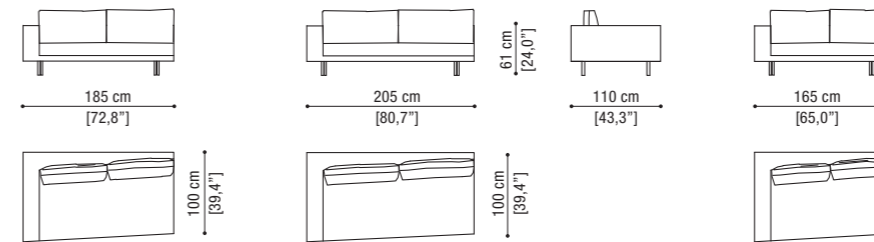

LITTLE WING LOW

Sofa 3 seater curved arm right/left

Sofa 3,5 seater curved arm right/left

Sofa 4 seater curved arm right/left

IBIZA pag. 40

Sofa 4 seater

Sofa 3,5 seater

Sofa 2 seater

Angular sofa left/right 3,5 seater

Terminal unit left/right 3,5 seater

INNO pag. 56

Sofa 3 seater

Sofa 3,5 seater

Sofa 4 seater

Terminal unit with 1 arm left/right

Chaiselongue with 1 arm left/right

214

OPART pag. 196

Carpet white and black

280x380 cm - 380x480
110,2"x149,6" - 149,6"x188,9"

Carpet black and white

280x380 cm - 380x480
110,2"x149,6" - 149,6"x188,9"

215

LUCE pag. 180