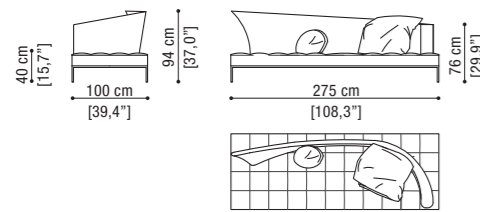

Left sofa 3 seater cm 225 / 88,6"

Right sofa 3,5 seater cm 250 / 98,4"

Left sofa 3,5 seater cm 250 / 98,4"

Right sofa 4 seater cm 275 / 108,3"

Left sofa 4 seater cm 275 / 108,3"

Loose cushion cm 77x77 / 30,3"x30,3"