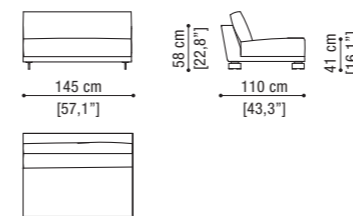

Central unit cm 120 / 47,2"

GRAN MILANO pag. 12

Sofa 2,5 seater cm 190 / 74,8"

Sofa cm 304 / 119,7"
(n. 2 Terminal unit with 1 arm left/right cm 152 / 59,8")

Sofa 3 seater cm 220 / 86,6"

Sofa cm 364 / 143,3"
(n. 2 Terminal unit with 1 arm left/right cm 182 / 71,7")

Sofa 3,5 seater cm 250 / 98,4"

Box cushion
cm 60x60 / 23,6"x 23,6"

Terminal unit with 1 arm left/right
cm 152 / 59,8"

Terminal unit with 1 arm left cm 152 / 59,8" + Central unit cm 145 / 57,1"
+ Corner + Terminal unit with 1 arm right cm 182 / 71,7"

Terminal unit with 1 arm left/right
cm 182 / 71,7"

Central unit with cm 115 / 45,3"

Terminal unit with 1 arm left cm 182 / 71,7" + Corner
+ Terminal unit with 1 arm right cm 182 / 71,7"

Central unit with cm 145 / 57,1"

Round coffee table

IRONIA pag. 172

Coffee table

PINK pag. 192

Carpet

280x380 cm - 380x480
110,2"x149,6" - 149,6"x188,9"

ALBA pag. 176

Lamp table