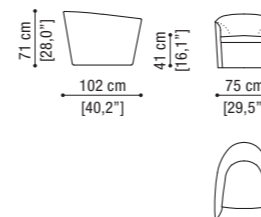

CANZONE pag. 80

Armchair