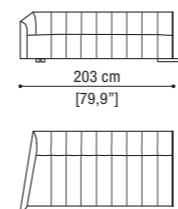

Terminal unit with 1 arm left/right
cm 203 / 79,9"