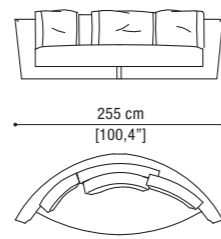

Left sofa 3 seater cm 225 / 88,6"

Right sofa 3,5 seater cm 250 / 98,4"

Left sofa 3,5 seater cm 250 / 98,4"

Right sofa 4 seater cm 275 / 108,3"

Left sofa 4 seater cm 275 / 108,3"

Loose cushion cm 77x77 / 30,3"x30,3"

Loose cushion cm 77x77 / 30,3"x30,3"

Round cushion ø cm 55 / 21,7"

Round cushion ø cm 55 / 21,7"

LITTLE WING HIGH pag. 32

Sofa 3 seater curved arm right/left

Sofa 3,5 seater curved arm right/left

Sofa 4 seater curved arm right/left

LITTLE WING LOW

Sofa 3 seater curved arm right/left

Sofa 3,5 seater curved arm right/left

Sofa 4 seater curved arm right/left

IBIZA pag. 40

Sofa 4 seater

Sofa 3,5 seater

Sofa 2 seater

Angular sofa left/right 3,5 seater

Terminal unit left/right 3,5 seater

INNO pag. 56

Sofa 3 seater

Sofa 3,5 seater

Sofa 4 seater

Terminal unit with 1 arm left/right

Chaiselongue with 1 arm left/right