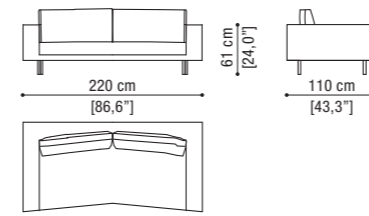

Left sofa 3 seater cm 225 / 88,6"

Right sofa 3,5 seater cm 250 / 98,4"

Left sofa 3,5 seater cm 250 / 98,4"

Right sofa 4 seater cm 275 / 108,3"

Left sofa 4 seater cm 275 / 108,3"

Loose cushion cm 77x77 / 30,3"x30,3"

LITTLE WING LOW

Sofa 3 seater curved arm right/left

Sofa 3,5 seater curved arm right/left

Sofa 4 seater curved arm right/left

IBIZA pag. 40

Sofa 4 seater

Sofa 3,5 seater

Sofa 2 seater

Angular sofa left/right 3,5 seater

Terminal unit left/right 3,5 seater

INNO pag. 56

Sofa 3 seater

Sofa 3,5 seater

Sofa 4 seater

Terminal unit with 1 arm left/right

Chaiselongue with 1 arm left/right

214

OPART pag. 196

Carpet white and black

280x380 cm - 380x480
110,2"x149,6" - 149,6"x188,9"

Carpet black and white

280x380 cm - 380x480
110,2"x149,6" - 149,6"x188,9"

215

LUCE pag. 180