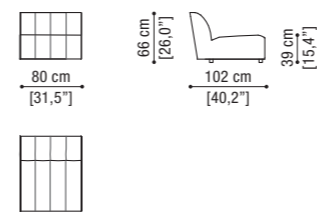

Terminal unit with 1 arm left/right
cm 163 / 64,2"

Terminal unit with 1 arm left cm 203 / 79,9"+
Corner + Terminal unit with 1 arm right cm 203 / 79,9"

Terminal unit with 1 arm left/right
cm 203 / 79,9"

Central unit cm 80 / 31,5"

Terminal unit with 1 arm left cm 203 / 79,9"+
Central unit cm 80 / 31,5" + Corner +
Terminal unit with 1 arm right cm 203 / 31,5"

Swivel armchair

Corner

Loose cushion
cm 60x60 / 23,6"x 23,6"