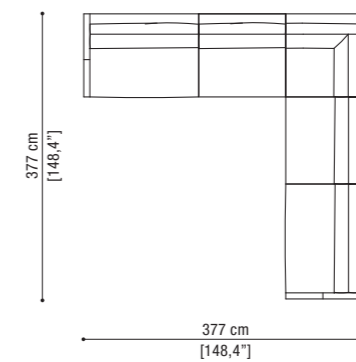

Terminal unit with 1 arm left cm 152 / 59,8" + Central unit cm 115 / 45,3"
+ Corner + Central unit cm 115 / 45,3" +
Terminal unit with 1 arm right cm 152 / 59,8"