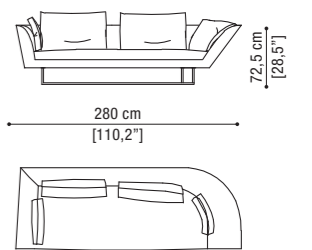

Left sofa 3 seater cm 225 / 88,6"

Right sofa 3,5 seater cm 250 / 98,4"

Left sofa 3,5 seater cm 250 / 98,4"

Right sofa 4 seater cm 275 / 108,3"

Left sofa 4 seater cm 275 / 108,3"

Loose cushion cm 77x77 / 30,3"x30,3"

Loose cushion cm 77x77 / 30,3"x30,3"

Round cushion ø cm 55 / 21,7"

Round cushion ø cm 55 / 21,7"

LITTLE WING HIGH pag. 32

Sofa 3 seater curved arm right/left

Sofa 3,5 seater curved arm right/left

Sofa 4 seater curved arm right/left

LITTLE WING LOW

Sofa 3 seater curved arm right/left

Sofa 3,5 seater curved arm right/left

Sofa 4 seater curved arm right/left

IBIZA pag. 40

Sofa 4 seater

Sofa 3,5 seater

Sofa 2 seater

Angular sofa left/right 3,5 seater

Terminal unit left/right 3,5 seater

INNO pag. 56

Sofa 3 seater

Sofa 3,5 seater

Sofa 4 seater

Terminal unit with 1 arm left/right

Chaiselongue with 1 arm left/right