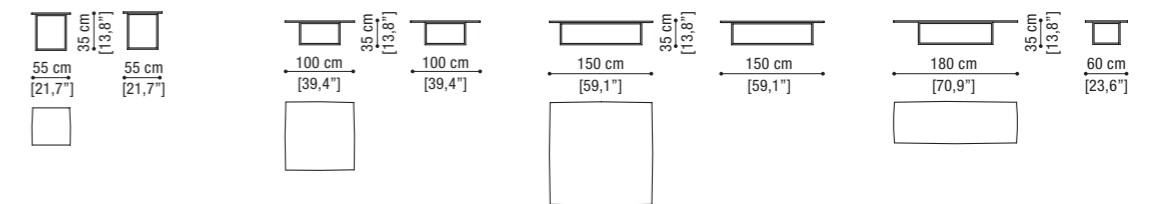

FACILE pag. 110

Square coffee table