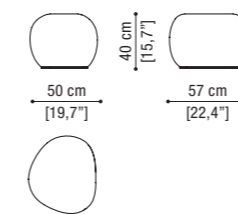

## INVECE pag. 104

Small coffee table

Low coffee table

Medium coffee table

## OPART pag. 118

Carpet white and black

280x380 cm - 380x480  
110.2"x149.6" - 149.6"x188.9"

Carpet black and white

280x380 cm - 380x480  
110.2"x149.6" - 149.6"x188.9"

138