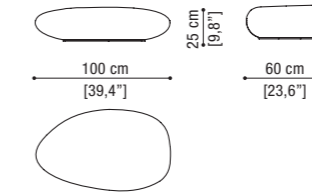

## INVECE pag. 104

Small coffee table

Low coffee table

Medium coffee table

## OPART pag. 118

Carpet white and black

280x380 cm - 380x480  
110.2"x149.6" - 149.6"x188.9"

Carpet black and white

280x380 cm - 380x480  
110.2"x149.6" - 149.6"x188.9"

138