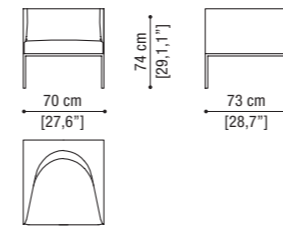

LIOLÀ pag. 46

Armchair