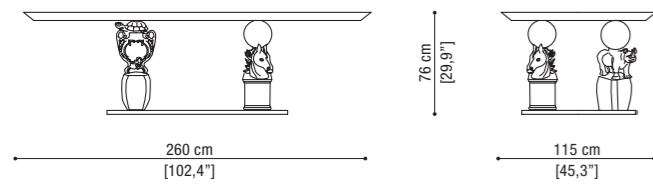

RAGION PURA pag. 82

Dining table