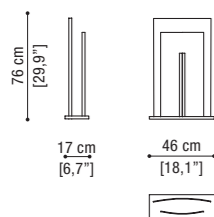

VELA pag. 126

Lamp