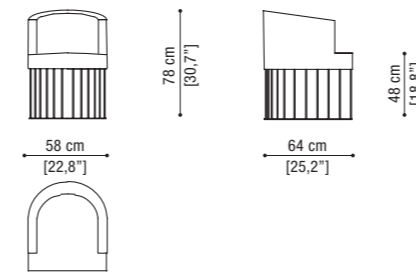

CANDY pag. 100

Chair