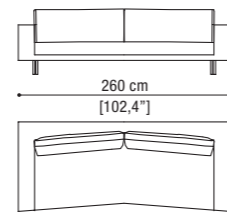

## IBIZA pag. 10

Sofa 4 seater

Sofa 3,5 seater

Sofa 2 seater

Angular sofa left/right 3,5 seater

Terminal unit left/right 3,5 seater

Angular sofa left/right 2,5 seater

Terminal unit left/right 2,5 seater

## DAVID pag. 18

Terminal unit with 1 arm left/right

Corner

Chaiselongue left/right

INNO pag. 26

Sofa 3 seater

Sofa 3,5 seater

Sofa 4 seater

## OPART pag. 118

Carpet white and black

280x380 cm - 380x480  
110.2"x149.6" - 149.6"x188.9"

Carpet black and white

280x380 cm - 380x480  
110.2"x149.6" - 149.6"x188.9"

138