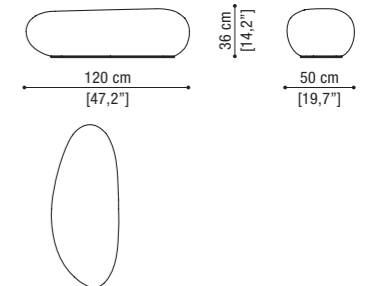

## INVECE pag. 104

Small coffee table

Low coffee table

Medium coffee table

## OPART pag. 118

Carpet white and black

280x380 cm - 380x480  
110.2"x149.6" - 149.6"x188.9"

Carpet black and white

280x380 cm - 380x480  
110.2"x149.6" - 149.6"x188.9"

138