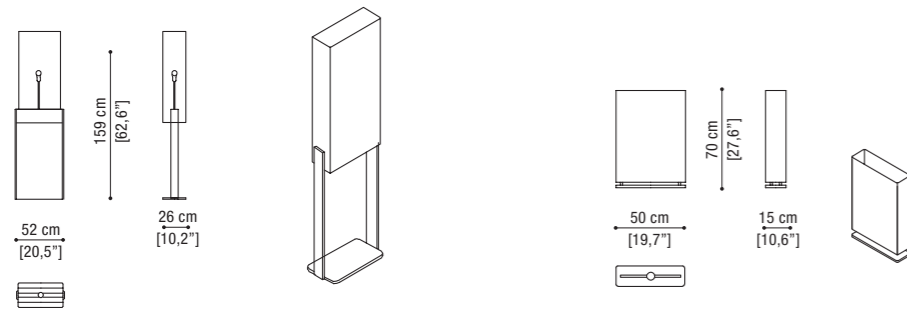

LUCE pag. 122

Lamp