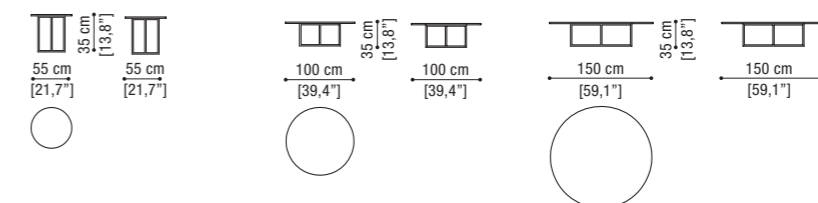

Round coffee table