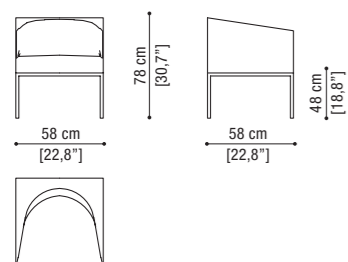

ECO pag. 88

Chair