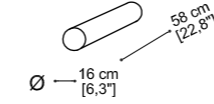

Terminal unit curved left  
Central unit curved  
Terminal unit curved right

NOMADE  
p. 74-77

Poltrona cm 85  
Armchair 33,5"

Retroschiena a rullo cm Ø 16x58  
Cylindrical backrest Ø 6,3"x22,8"

NORD  
p. 78-81