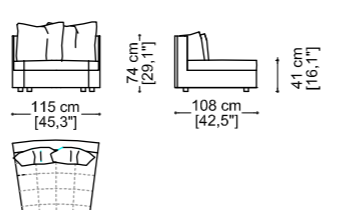

Elemento centale curvo cm 115
Central unit curved 45,3"