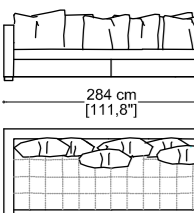

Sofa 4 seater 111,8"
(2 terminal units 55,9" left + right)