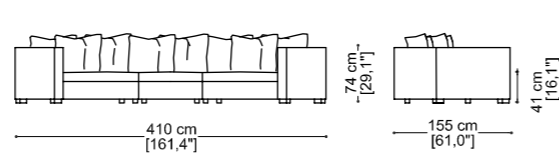

Terminal unit curved left
Central unit curved
Terminal unit curved right