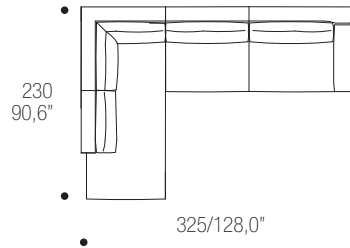

DORMEUSE SX-DX

100/39,4"

230/90,6"
SX-DX

255/100,4"
SX-DX

CHAISE LONGUE SX-DX

100/39,4"
SX-DX

165/65,0"

125/49,2"
SX-DX

165/65,0"

POUFF

40
15,7"

95/37,4"

95/37,4"

EDIZIONE

PAG. 36

COMPOSIZIONI/SECTIONALS