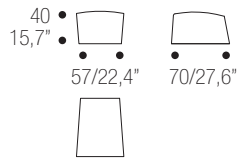

EDIZIONE

PAG. 36

COMPOSIZIONI/SECTIONALS

FILOSOFIA

PAG. 48

POLTRONA/ARMCHAIR

POUFF

ALTERNANZA

PAG. 54

POLTRONA/ARMCHAIR

POUFF

161

LANDSCAPE

PAG. 60

DIVANI/SOFAS

255/100,4"

275/108,3"