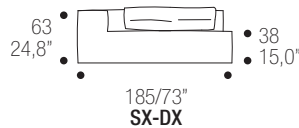

TEMINALI/TERMINALS SX-DX