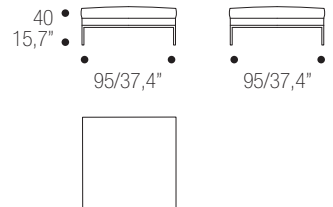

TERMINALI/TERMINALS SX-DX

Elementi terminali
con 1 bracciolo
SG O DG

End units with 1
arm left or right

125/49,2"
SX-DX

150/59,1"
SX-DX

175/68,9"
SX-DX

200/78,7"
SX-DX

225/88,6"
SX-DX

DORMEUSE SX-DX

100/39,4"

230/90,6"
SX-DX

255/100,4"
SX-DX

CHAISE LONGUE SX-DX

100/39,4"
SX-DX

165/65,0"

125/49,2"
SX-DX

165/65,0"

POUFF

40
15,7"

95/37,4"

95/37,4"

EDIZIONE

PAG. 36

COMPOSIZIONI/SECTIONALS