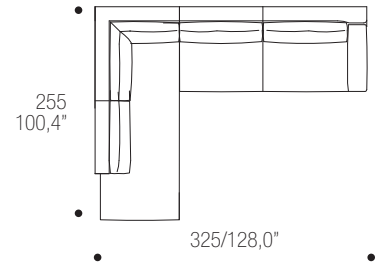

DORMEUSE SX-DX

100/39,4"

230/90,6"
SX-DX

255/100,4"
SX-DX

CHAISE LONGUE SX-DX

100/39,4"
SX-DX

165/65,0"

125/49,2"
SX-DX

165/65,0"

POUFF

40
15,7"

95/37,4"

95/37,4"

EDIZIONE

PAG. 36

COMPOSIZIONI/SECTIONALS