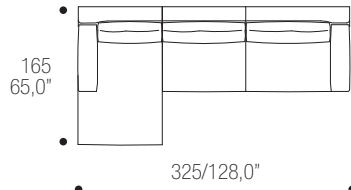

DORMEUSE SX-DX

100/39,4"

230/90,6"
SX-DX

255/100,4"
SX-DX

CHAISE LONGUE SX-DX

100/39,4"
SX-DX

165/65,0"

125/49,2"
SX-DX

165/65,0"

POUFF

40
15,7"

95/37,4"

95/37,4"

EDIZIONE

PAG. 36

COMPOSIZIONI/SECTIONALS