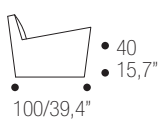

POLTRONA/ARMCHAIR