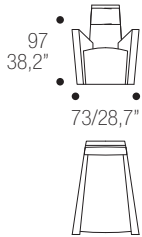

POLTRONA/ARMCHAIR