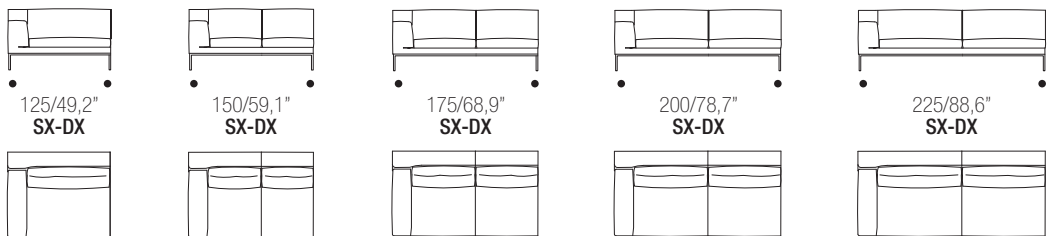

110/43,3"

102/40,2"

DIVANI/SOFAS

180/70,9"

210/82,7"

240/94,5"

260/102,4"

280/110,2"

EDIZIONE

PAG. 36

100/39,4"

DIVANI/SOFAS

175/68,9"

200/78,7"

225/88,6"

250/98,4"

TERMINALI/TERMINALS SX-DX

Elementi terminali
con 1 bracciolo
SG O DG

End units with 1
arm left or right

125/49,2"
SX-DX

150/59,1"
SX-DX

175/68,9"
SX-DX

200/78,7"
SX-DX

225/88,6"
SX-DX

DORMEUSE SX-DX

100/39,4"

230/90,6"
SX-DX

255/100,4"
SX-DX

CHAISE LONGUE SX-DX

100/39,4"
SX-DX

165/65,0"

125/49,2"
SX-DX