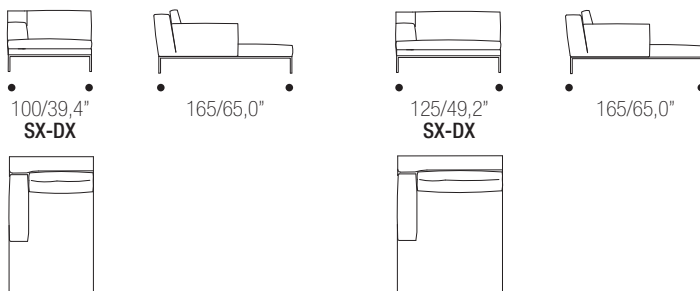

DORMEUSE SX-DX

100/39,4"

230/90,6"
SX-DX

255/100,4"
SX-DX

CHAISE LONGUE SX-DX

100/39,4"
SX-DX

165/65,0"

125/49,2"
SX-DX

165/65,0"

POUFF

40
15,7"

95/37,4"

95/37,4"

EDIZIONE

PAG. 36

COMPOSIZIONI/SECTIONALS