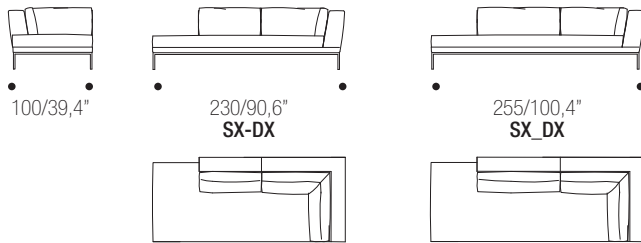

TERMINALI/TERMINALS SX-DX

Elementi terminali
con 1 bracciolo
SG O DG

End units with 1
arm left or right

125/49,2"
SX-DX

150/59,1"
SX-DX

175/68,9"
SX-DX

200/78,7"
SX-DX

225/88,6"
SX-DX

DORMEUSE SX-DX

100/39,4"

230/90,6"
SX-DX

255/100,4"
SX-DX

CHAISE LONGUE SX-DX

100/39,4"
SX-DX

165/65,0"

125/49,2"
SX-DX