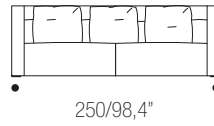

DIVANI/SOFAS