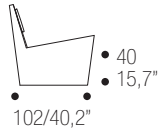

POLTRONA/ARMCHAIR