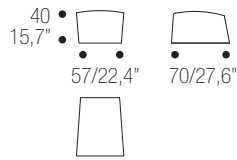

EDIZIONE

PAG. 36

COMPOSIZIONI/SECTIONALS

FILOSOFIA

PAG. 48

POLTRONA/ARMCHAIR

POUFF

ALTERNANZA

PAG. 54

POLTRONA/ARMCHAIR

POUFF

161

LANDSCAPE

PAG. 60

DIVANI/SOFAS

255/100,4"

275/108,3"