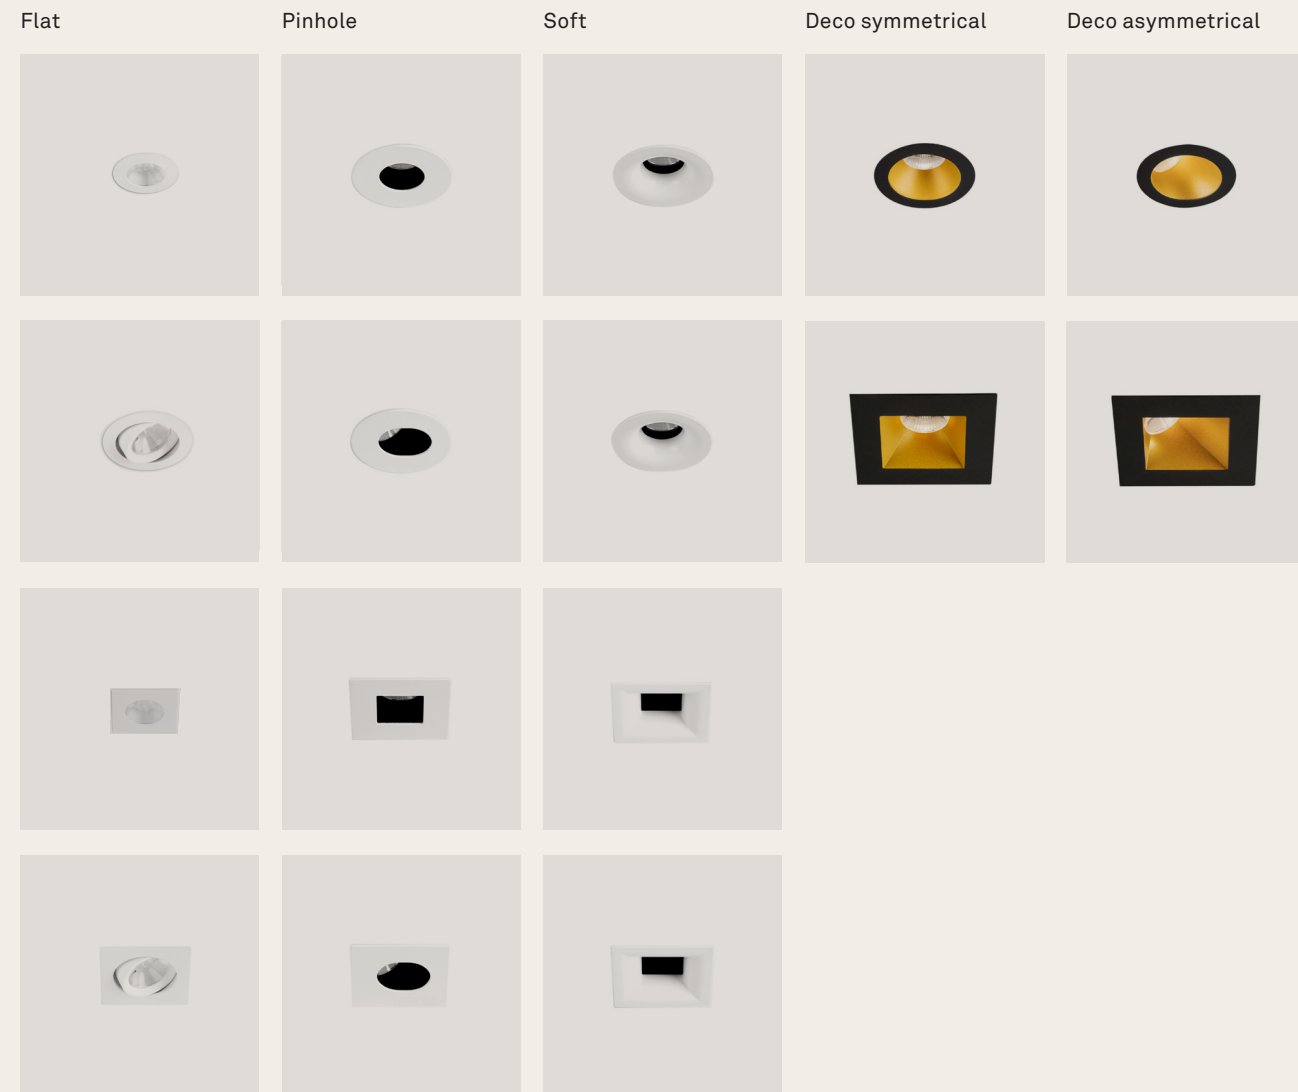

Play High Visual Comfort offers a glare-free frame and superb visual comfort, thanks to a UGR of less than 13.

Play deco frames offers different installation types -embedded, surface or suspension-, structure -with or without support frame - and, finishes such as white, black, gold, satin or chrome. And IP56 and IP65 Glass frames are specific options for damp environments.

Play frames & Accesories

A wide range of lens options are available for better light control such as elliptical diffusers, square diffusers and honeycomb.
www.leds-c4.com/en/play

Biwa

Biwa, the result of the partnership between BMLD and LEDS C4, is a small compact downlight designed for accent lighting. It allows you to create dramatic effects and play with the light and dark of the scene, illuminating elements within a space. It projects a crisp, clean, spot-free halo and is highly adjustable in both tilt and rotation.