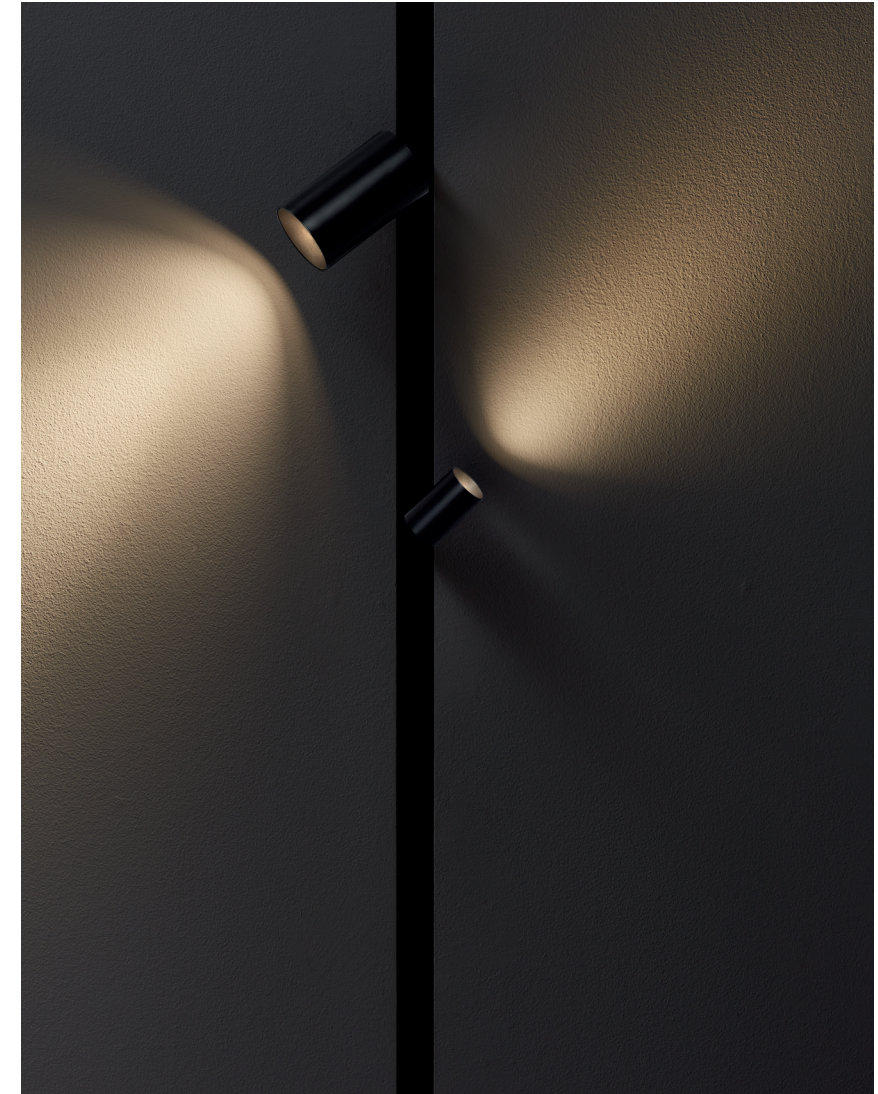

News 2020

Technical

LEDS C4

Low voltage

Track 48 is a multi-use track system which combines a magnetic frame and low 48V track. This system can be installed vertically or horizontally along a wall or ceiling and then there is a choice of surface, recessed and suspended mounting options. Track 48 offers designers a greater flexibility in a lighting scheme as it can power lots of different types of luminaires such as spotlights, pendants and linear lights from one source. Coupled with the ability to adjust and move the light points at anytime which really suits multifunctional spaces such as restaurants.

The high-tech linear track Bento low voltage offers high visual confort and excellent optical control. It is intended for modern and contemporary spaces, where confort and integration are of paramount importance, such as offices, communal areas in hotels, conference rooms and exhibition venues.

Kiva low voltage, with its clean and ultra-compact design, fits perfectly into 48V rails. It has excellent optical control and comes in a DALI version. Decorative matte gold and satin nickel finishes.

Veneto, Vela and Punto low voltage are magnetic and adjustable pendant lights that fit into 48V rails.

Veneto reinterprets classic luxury with a luminaire in simple shapes and fine finishes and offers diffuse and delicate light that is warm and intimate.