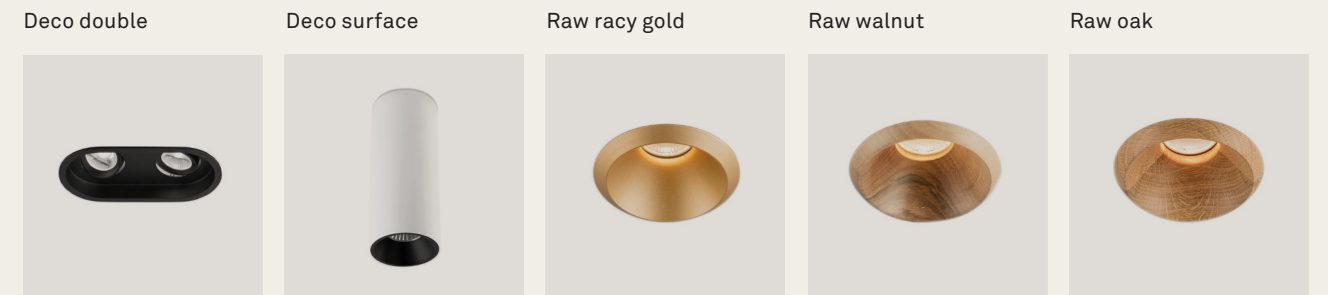

Play High Visual Comfort offers a glare-free frame and superb visual comfort, thanks to a UGR of less than 13.

Play deco frames offers different installation types -embedded, surface or suspension-, structure -with or without support frame - and, finishes such as white, black, gold, satin or chrome. And IP56 and IP65 Glass frames are specific options for damp environments.

Play frames & Accesories

A wide range of lens options are available for better light control such as elliptical diffusers, square diffusers and honeycomb.
www.leds-c4.com/en/play

Biwa

Biwa, the result of the partnership between BMLD and LEDS C4, is a small compact downlight designed for accent lighting. It allows you to create dramatic effects and play with the light and dark of the scene, illuminating elements within a space. It projects a crisp, clean, spot-free halo and is highly adjustable in both tilt and rotation.