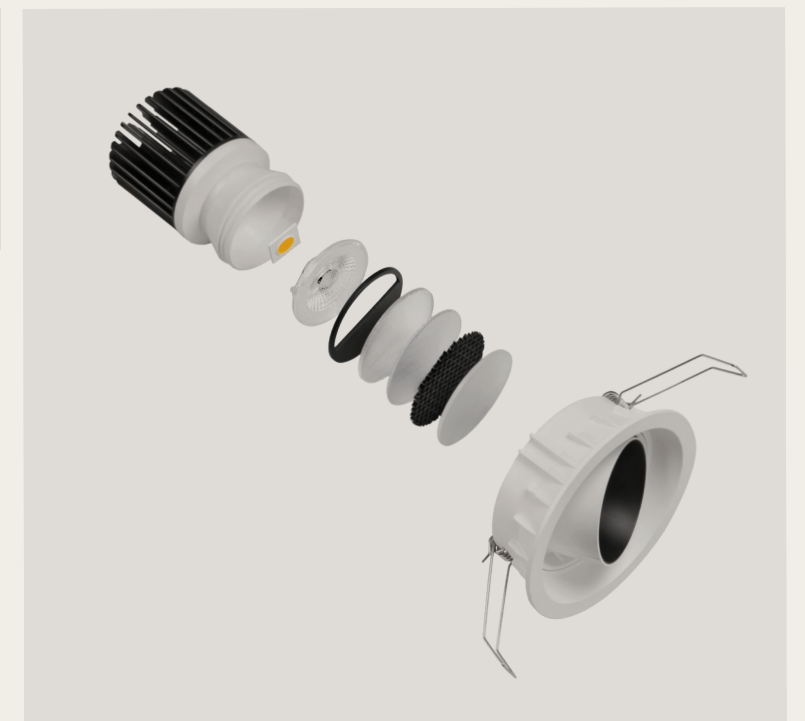

Veneto, Vela and Punto low voltage are magnetic and adjustable pendant lights that fit into 48V rails.

Veneto reinterprets classic luxury with a luminaire in simple shapes and fine finishes and offers diffuse and delicate light that is warm and intimate.

Vela is a cylindrical and delicate pendant that integrates perfectly into the space, highlighting any element it focuses on.

Punto is a spherical and minimalist pendant that places the entire emphasis on the use of light. A focused light, with a high chromatic reproduction and visual comfort.

Play High Visual Comfort offers a glare-free frame and superb visual comfort, thanks to a UGR of less than 13.

Play deco frames offers different installation types -embedded, surface or suspension-, structure -with or without support frame - and, finishes such as white, black, gold, satin or chrome. And IP56 and IP65 Glass frames are specific options for damp environments.

Play frames & Accesories

A wide range of lens options are available for better light control such as elliptical diffusers, square diffusers and honeycomb.
www.leds-c4.com/en/play

Biwa

Biwa, the result of the partnership between BMLD and LEDS C4, is a small compact downlight designed for accent lighting. It allows you to create dramatic effects and play with the light and dark of the scene, illuminating elements within a space. It projects a crisp, clean, spot-free halo and is highly adjustable in both tilt and rotation.