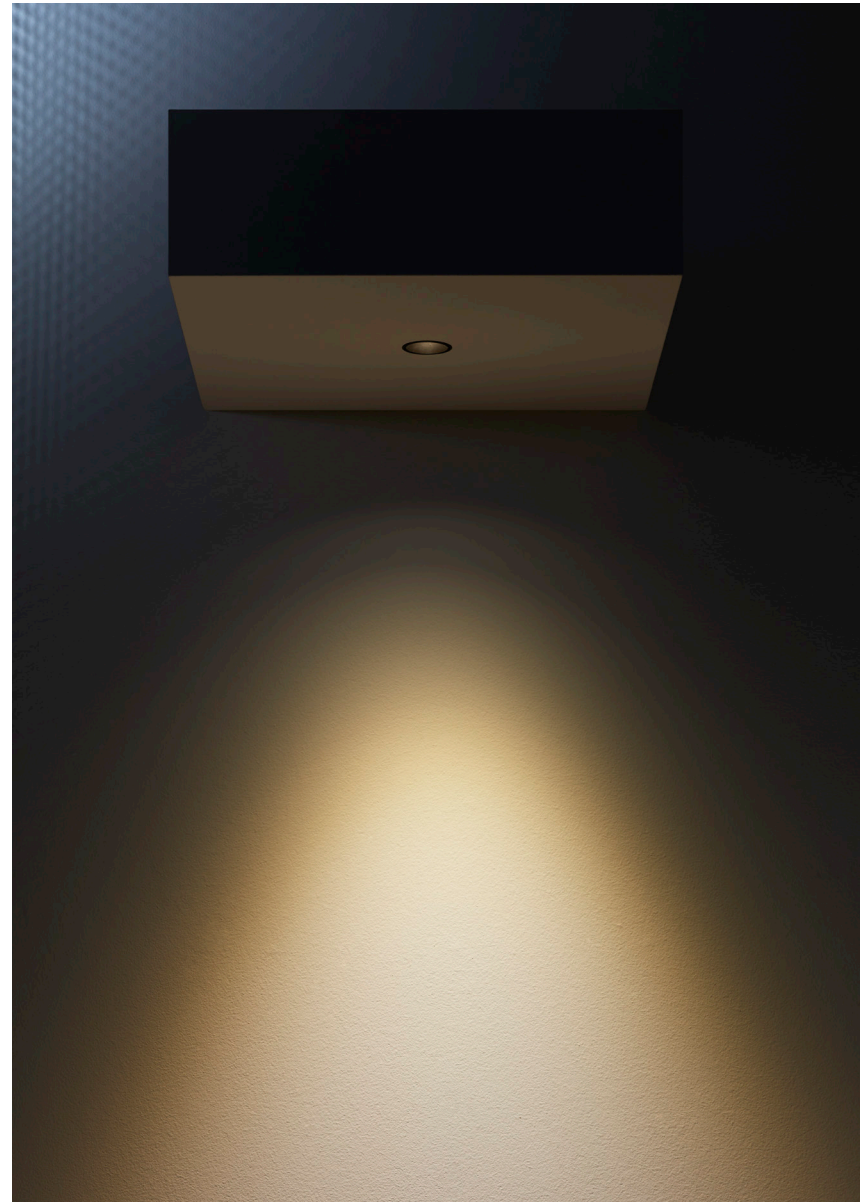

News 2020

Technical

LEDS C4

Low voltage

Track 48 is a multi-use track system which combines a magnetic frame and low 48V track. This system can be installed vertically or horizontally along a wall or ceiling and then there is a choice of surface, recessed and suspended mounting options. Track 48 offers designers a greater flexibility in a lighting scheme as it can power lots of different types of luminaires such as spotlights, pendants and linear lights from one source. Coupled with the ability to adjust and move the light points at anytime which really suits multifunctional spaces such as restaurants.

Vela is a cylindrical and delicate pendant that integrates perfectly into the space, highlighting any element it focuses on.

Punto is a spherical and minimalist pendant that places the entire emphasis on the use of light. A focused light, with a high chromatic reproduction and visual comfort.

Alabaster and concrete are pure architectural materials for spaces where every detail counts.

Play Snoot with a high-comfort, fully-adjustable frame.

Play Soft with a smooth frame for greater integration into the ceiling.

Play High Visual Comfort offers a glare-free frame and superb visual comfort, thanks to a UGR of less than 13.

Play deco frames offers different installation types -embedded, surface or suspension-, structure -with or without support frame - and, finishes such as white, black, gold, satin or chrome. And IP56 and IP65 Glass frames are specific options for damp environments.