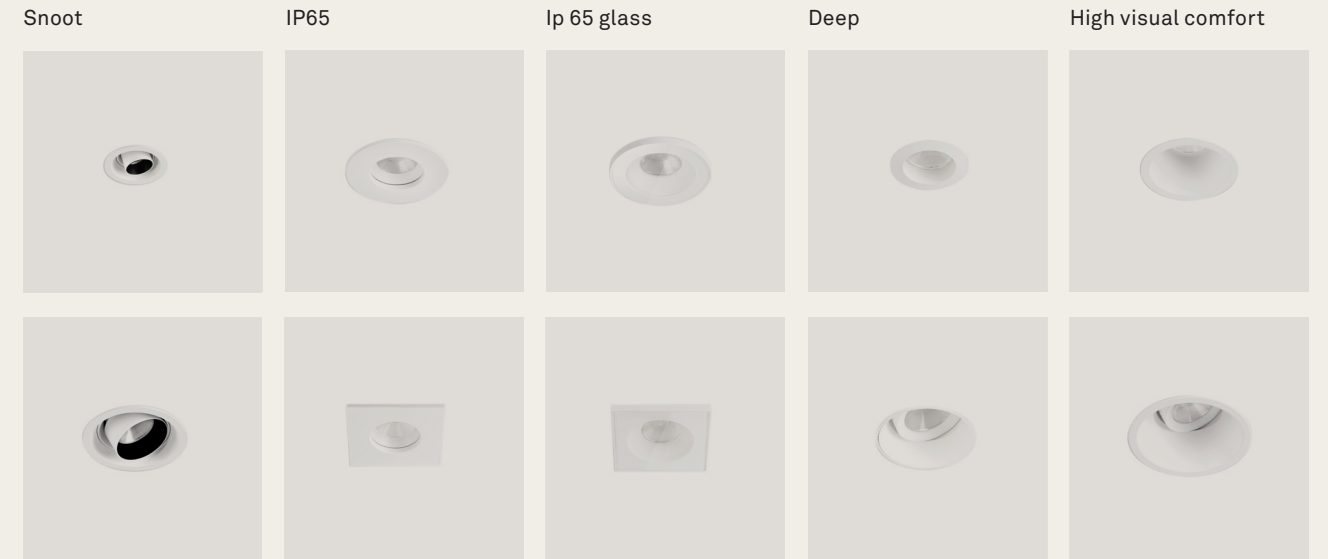

Play High Visual Comfort offers a glare-free frame and superb visual comfort, thanks to a UGR of less than 13.

Play deco frames offers different installation types -embedded, surface or suspension-, structure -with or without support frame - and, finishes such as white, black, gold, satin or chrome. And IP56 and IP65 Glass frames are specific options for damp environments.

Play frames & Accesories

A wide range of lens options are available for better light control such as elliptical diffusers, square diffusers and honeycomb.
www.leds-c4.com/en/play

Biwa

Biwa, the result of the partnership between BMLD and LEDS C4, is a small compact downlight designed for accent lighting. It allows you to create dramatic effects and play with the light and dark of the scene, illuminating elements within a space. It projects a crisp, clean, spot-free halo and is highly adjustable in both tilt and rotation.