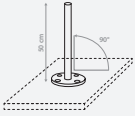

A | 400 (13'1")
 B | 400 (13'1")

Wall Mount

A | MIN: 50 (1'8") MAX: 150 (4'11")
 B | 165 (5'5")

Rectangle

A | 300 (9'10")
 B | 400 (13'1")

A | 300 (9'10")
 B | 500 (16'5")

Eclisum

A | 300 (9'10")
 B | 270 (8'10")
 C | 240 (7'10")

Icarus

A | 300 (9'10")
 B | 410 (13'5")
 C | 249 (8' 2")

Bases and colours

Permanent mounting

Round Support 90°

Paraflex | Ingenua | Infina |
Included for Spectra
and Eclisum

Round Support 80°

Ingenua
Included for Spectra
and Icarus

Inground Anchorage 90°

Paraflex | Ingenua

Inground Anchorage 80°

Ingenua

Inground Anchorage

Infina | Spectra | Icarus | Eclisum

Movable bases

Mobile Tile Base