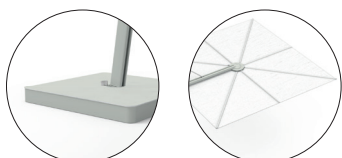

Dimensions base

(W) 490/1'7.3" x (L) 490/1'7.3" x (H) 190/7.5"

(incl. wheelset)

Colour fabric

 Lin

Colour frame

 Bottle Green RAL 6007

Spectra UX Culture

Dimensions canopy

2,5 x 2,5 m

Dimensions base

(W) 490/1'7.3" x (L) 490/1'7.3" x (H) 195/7.7"

(incl. wheelset)

Colour fabric

 Blush

Colour frame