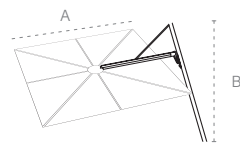

Dimensions canopy

2,5 x 2,5 m

Dimensions base

(W) 490/1'7.3" x (L) 490/1'7.3" x (H) 195/7.7"

(incl. wheelset)

Colour fabric

 Blush

Colour frame

 Black Red RAL 3007

Spectra UX Marine

Dimensions canopy

2,5 x 2,5 m

Dimensions base

(W) 490/1'7.3" x (L) 490/1'7.3" x (H) 190/7.5"

(incl. wheelset)

Colour fabric

 Natural

 Mariaflora Olivia Sheer

Colour frame

 Cobalt Blue RAL 5013

 Pure White RAL 9010

Spectra

Straight

A | 250 or 300 (8'2" or 9'10")
B | 260 (8'6")

Duo

A | 250 (8'2")
B | 540 (17'9")

Forward

A | 250 or 300 (8'2" or 9'10")
B | 260 (8'6")

Multi

A | 540 (17'9")
B | 540 (17'9")

Paraflex

Neo Holder