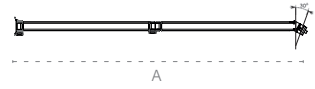

 Natural

 Mariaflora Olivia Sheer

Colour frame

 Cobalt Blue RAL 5013

 Pure White RAL 9010

Spectra

Straight

A | 250 or 300 (8'2" or 9'10")
B | 260 (8'6")

Duo

A | 250 (8'2")
B | 540 (17'9")

Forward

A | 250 or 300 (8'2" or 9'10")
B | 260 (8'6")

Multi

A | 540 (17'9")
B | 540 (17'9")

Paraflex

Neo Holder

A | 200 (6'7")

270/300 Round

A | 270 (8'10")
B | 300 (9'10")

Classic Holder

A | 185 (6'1")

190 Square

A | 190 (6'3")

230 Square