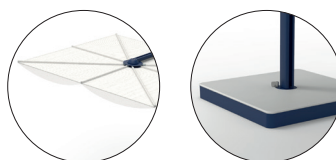

 Black Red RAL 3007

Spectra UX Marine

Dimensions canopy

2,5 x 2,5 m

Dimensions base

(W) 490/1'7.3" x (L) 490/1'7.3" x (H) 190/7.5"

(incl. wheelset)

Colour fabric

 Natural

 Mariaflora Olivia Sheer

Colour frame

 Cobalt Blue RAL 5013

 Pure White RAL 9010

Spectra

Straight

A | 250 or 300 (8'2" or 9'10")
B | 260 (8'6")