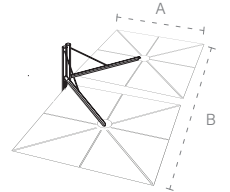

Dimensions canopy

2,5 x 2,5 m

Dimensions base

(W) 490/1'7.3" x (L) 490/1'7.3" x (H) 195/7.7"

(incl. wheelset)

Colour fabric

 Blush

Colour frame

 Black Red RAL 3007

Spectra UX Marine

Dimensions canopy

2,5 x 2,5 m

Dimensions base

(W) 490/1'7.3" x (L) 490/1'7.3" x (H) 190/7.5"

(incl. wheelset)

Colour fabric

 Natural

 Mariaflora Olivia Sheer

Colour frame

 Cobalt Blue RAL 5013

 Pure White RAL 9010

Spectra

Straight

A | 250 or 300 (8'2" or 9'10")
B | 260 (8'6")

Duo

A | 250 (8'2")
B | 540 (17'9")

Forward

A | 250 or 300 (8'2" or 9'10")
B | 260 (8'6")

Multi

A | 540 (17'9")
B | 540 (17'9")

Paraflex

Neo Holder