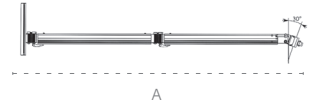

Duo

A | 250 (8'2")
B | 540 (17'9")

Forward

A | 250 or 300 (8'2" or 9'10")
B | 260 (8'6")

Multi

A | 540 (17'9")
B | 540 (17'9")

Paraflex

Neo Holder

A | 200 (6'7")

270/300 Round

A | 270 (8'10")
B | 300 (9'10")

Classic Holder

A | 185 (6'1")

190 Square

A | 190 (6'3")

230 Square