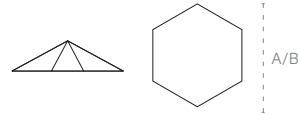

 Natural

 Mariaflora Olivia Sheer

Colour frame

 Cobalt Blue RAL 5013

 Pure White RAL 9010

Spectra

Straight

A | 250 or 300 (8'2" or 9'10")
B | 260 (8'6")

A | 200 (6'7")

270/300 Round

A | 270 (8'10")
B | 300 (9'10")

Classic Holder

A | 185 (6'1")

190 Square

A | 190 (6'3")

230 Square