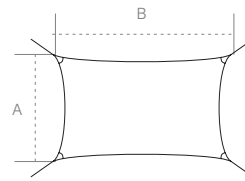

A | 400 (13'1")
 B | 400 (13'1")
 C | 400 (13'1")

A | 500 (16'5")
 B | 500 (16'5")
 C | 500 (16'5")

A | 640 (21')
 B | 400 (13'1")
 C | 500 (16'5")

Wall Kit

A | MIN. 20 (8")
 B | <500 (<16'5")

Square

A | 300 (9'10")
 B | 300 (9'10")

A | 400 (13'1")
 B | 400 (13'1")

Wall Mount

A | MIN: 50 (1'8") MAX: 150 (4'11")
 B | 165 (5'5")

Rectangle

A | 300 (9'10")
 B | 400 (13'1")

A | 300 (9'10")
 B | 500 (16'5")

Eclisum

A | 300 (9'10")
 B | 270 (8'10")
 C | 240 (7'10")

Icarus

A | 300 (9'10")
 B | 410 (13'5")
 C | 249 (8' 2")

Bases and colours

Permanent mounting

Round Support 90°

Paraflex | Ingenua | Infina |
Included for Spectra
and Eclisum

Round Support 80°

Ingenua
Included for Spectra
and Icarus