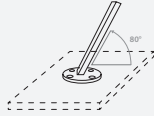

Icarus

A | 300 (9'10")
 B | 410 (13'5")
 C | 249 (8' 2")

Bases and colours

Permanent mounting

Round Support 90°

Paraflex | Ingenua | Infina |
Included for Spectra
and Eclisum

Round Support 80°

Ingenua
Included for Spectra
and Icarus

Inground Anchorage 90°

Paraflex | Ingenua

Inground Anchorage 80°

Ingenua

Inground Anchorage

Infina | Spectra | Icarus | Eclisum

Movable bases

Mobile Tile Base