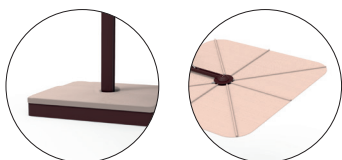

 Black Red RAL 3007

Spectra UX Marine

Dimensions canopy

2,5 x 2,5 m

Dimensions base

(W) 490/1'7.3" x (L) 490/1'7.3" x (H) 190/7.5"

(incl. wheelset)

Colour fabric

 Natural

 Mariaflora Olivia Sheer

Colour frame

 Cobalt Blue RAL 5013

 Pure White RAL 9010

Spectra

Straight

A | 250 or 300 (8'2" or 9'10")
B | 260 (8'6")