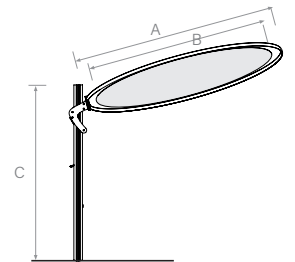

A | 400 (13'1")
 B | 400 (13'1")
 C | 400 (13'1")

A | 500 (16'5")
 B | 500 (16'5")
 C | 500 (16'5")

A | 640 (21')
 B | 400 (13'1")
 C | 500 (16'5")

Wall Kit

A | MIN. 20 (8")
 B | <500 (<16'5")

Square

A | 300 (9'10")
 B | 300 (9'10")

A | 400 (13'1")
 B | 400 (13'1")

Wall Mount

A | MIN: 50 (1'8") MAX: 150 (4'11")
 B | 165 (5'5")

Rectangle

A | 300 (9'10")
 B | 400 (13'1")

A | 300 (9'10")
 B | 500 (16'5")

Eclisum

A | 300 (9'10")
 B | 270 (8'10")
 C | 240 (7'10")

Icarus

A | 300 (9'10")
 B | 410 (13'5")
 C | 249 (8' 2")

Bases and colours

Permanent mounting

Round Support 90°

Paraflex | Ingenua | Infina |
Included for Spectra
and Eclisum

Round Support 80°

Ingenua
Included for Spectra
and Icarus