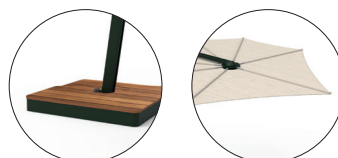

Dimensions base

(W) 490/1'7.3" x (L) 490/1'7.3" x (H) 190/7.5"

(incl. wheelset)

Colour fabric

 Lin

Colour frame

 Bottle Green RAL 6007

Spectra UX Culture

Dimensions canopy

2,5 x 2,5 m

Dimensions base

(W) 490/1'7.3" x (L) 490/1'7.3" x (H) 195/7.7"

(incl. wheelset)

Colour fabric

 Blush

Colour frame