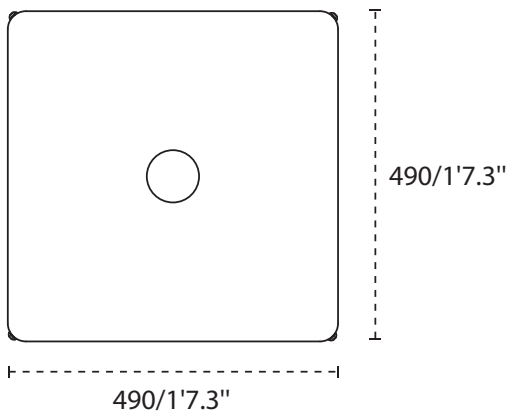

ARCHITECTURE / NATURE

MARINE / CULTURE

ARCHITECTURE

NATURE

MARINE

CULTURE

	A cm/ft	B cm/ft	C cm/ft	D cm/ft	E cm/ft	F cm/ft	G cm/ft	H cm/ft	I cm/ft	J cm/ft	K cm/ft
ARCHITECTURE 3 x 3 m / 9' 10" x 9' 10"	365/11' 12"	195/6' 5"	185/6' 1"	260/8' 6"	280/9' 2"	128/4' 2"	325/10' 8"	410/13' 5"	77/2' 6"	265/8' 8"	0/0"
NATURE 3 x 3.5 m / 9' 10" x 11' 6"	380/5' 7"	195/6' 5"	185/6' 1"	260/8' 6"	295/9' 8"	128/4' 2"	325/10' 8"	410/13' 5"	77/2' 6"	265/8' 8"	0/0"
MARINE 2.5 x 2.5 m / 8' 2" x 8' 2"	280/9' 2"	210/6' 11"	200/6' 7"	267/8' 9"	285/9' 4"	148/4' 10"	255/8' 4"	380/12' 5"	100/3' 3"	270/8' 10"	30/ 11.8"
CULTURE 2.5 x 2.5 m / 8' 2" x 8' 2"	280/9' 2"	195/6' 5"	185/6' 1"	252/8' 3"	270/8' 10"	135/4' 5"	255/8' 4"	365/11' 11"	85/2' 9"	255/8' 4"	20/ 7.9"

DIMENSIONS BASE (mm/inch)

ARCHITECTURE

NATURE

MARINE

CULTURE

DIMENSIONS / MATERIALS SPIGOT (mm/inch)

ARCHITECTURE / NATURE

Galvanised steel 8mm/0.3"