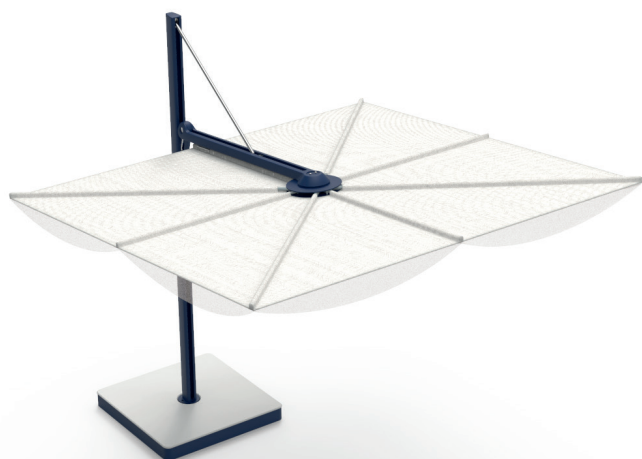

MODELS

ARCHITECTURE

Sunbrella® Marble

RAL 9018

NATURE

Sunbrella® Lin

RAL 6007

Thermo Ayous

MARINE

Solidum Natural

Mariaflora Olivia Sheer

RAL 5013 - 9010

CULTURE

Sunbrella® Blush

RAL 3007

DIMENSIONS

MARINE / CULTURE

Galvanised steel 8mm/0.3"

MATERIALS

FABRIC

Sunbrella – 100% Acryl 260 gr/m²

Solidum - 100% Acryl 250 gr/m²

More details – see spec sheet Fabrics

RIBS

Glass fiber ribs - Ø 16mm

POLE

Aluminum,
powder coated

HANDLES

Casted aluminum, powder coated
Stainless steel 316, polished

BASE ARCHITECTURE / MARINE

Galvanised steel, powder coated

BASE NATURE