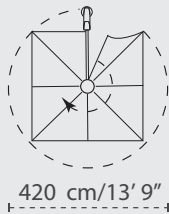

ARCHITECTURE / NATURE

MARINE / CULTURE

ARCHITECTURE

NATURE

MARINE

CULTURE

	A cm/ft	B cm/ft	C cm/ft	D cm/ft	E cm/ft	F cm/ft	G cm/ft	H cm/ft	I cm/ft	J cm/ft	K cm/ft
ARCHITECTURE 3 x 3 m / 9' 10" x 9' 10"	365/11' 12"	195/6' 5"	185/6' 1"	260/8' 6"	280/9' 2"	128/4' 2"	325/10' 8"	410/13' 5"	77/2' 6"	265/8' 8"	0/0"
NATURE 3 x 3.5 m / 9' 10" x 11' 6"	380/5' 7"	195/6' 5"	185/6' 1"	260/8' 6"	295/9' 8"	128/4' 2"	325/10' 8"	410/13' 5"	77/2' 6"	265/8' 8"	0/0"
MARINE 2.5 x 2.5 m / 8' 2" x 8' 2"	280/9' 2"	210/6' 11"	200/6' 7"	267/8' 9"	285/9' 4"	148/4' 10"	255/8' 4"	380/12' 5"	100/3' 3"	270/8' 10"	30/ 11.8"
CULTURE 2.5 x 2.5 m / 8' 2" x 8' 2"	280/9' 2"	195/6' 5"	185/6' 1"	252/8' 3"	270/8' 10"	135/4' 5"	255/8' 4"	365/11' 11"	85/2' 9"	255/8' 4"	20/ 7.9"

DIMENSIONS BASE (mm/inch)

ARCHITECTURE

NATURE

MARINE

CULTURE

DIMENSIONS / MATERIALS SPIGOT (mm/inch)

ARCHITECTURE / NATURE

Galvanised steel 8mm/0.3"