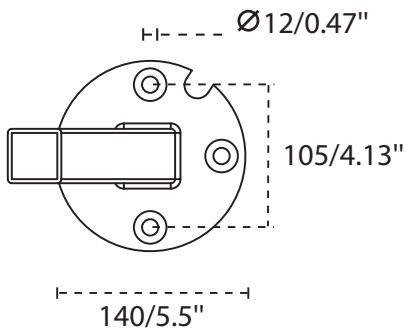

DIMENSIONS / MATERIALS SPIGOT (mm/inch)

ARCHITECTURE / NATURE

MARINE / CULTURE