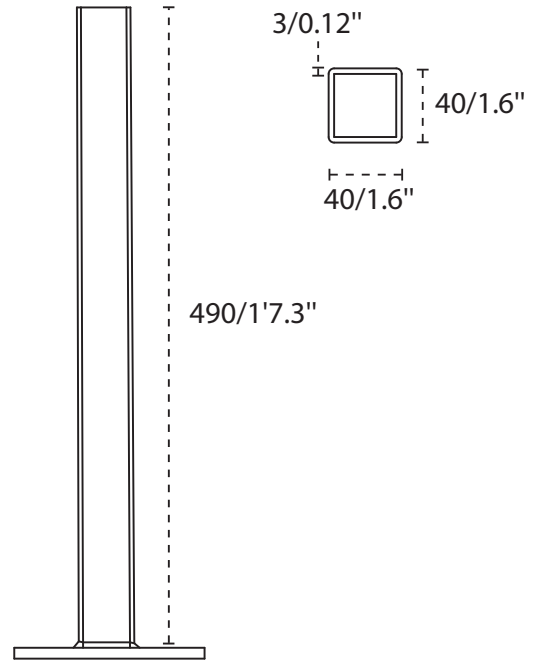

MARINE / CULTURE

Galvanised steel 8mm/0.3"