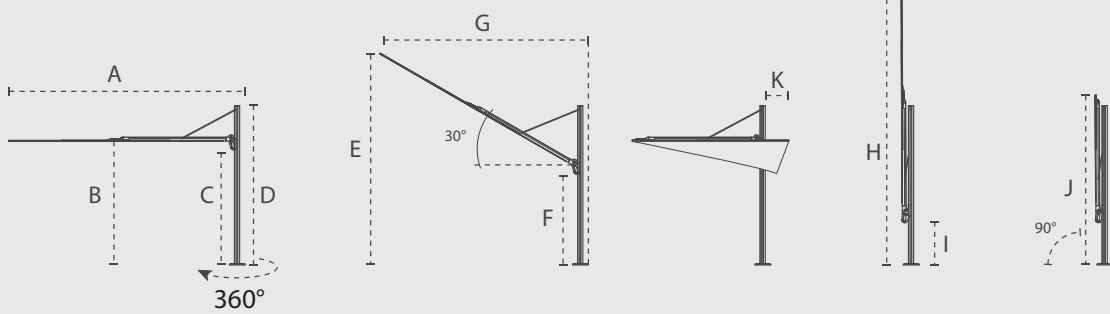

MARINE

Solidum Natural

Mariaflora Olivia Sheer

RAL 5013 - 9010

CULTURE

Sunbrella® Blush

RAL 3007

DIMENSIONS

ARCHITECTURE / NATURE

MARINE / CULTURE

ARCHITECTURE

NATURE

MARINE

CULTURE

	A cm/ft	B cm/ft	C cm/ft	D cm/ft	E cm/ft	F cm/ft	G cm/ft	H cm/ft	I cm/ft	J cm/ft	K cm/ft
ARCHITECTURE 3 x 3 m / 9' 10" x 9' 10"	365/11' 12"	195/6' 5"	185/6' 1"	260/8' 6"	280/9' 2"	128/4' 2"	325/10' 8"	410/13' 5"	77/2' 6"	265/8' 8"	0/0"
NATURE 3 x 3.5 m / 9' 10" x 11' 6"	380/5' 7"	195/6' 5"	185/6' 1"	260/8' 6"	295/9' 8"	128/4' 2"	325/10' 8"	410/13' 5"	77/2' 6"	265/8' 8"	0/0"
MARINE 2.5 x 2.5 m / 8' 2" x 8' 2"	280/9' 2"	210/6' 11"	200/6' 7"	267/8' 9"	285/9' 4"	148/4' 10"	255/8' 4"	380/12' 5"	100/3' 3"	270/8' 10"	30/ 11.8"
CULTURE 2.5 x 2.5 m / 8' 2" x 8' 2"	280/9' 2"	195/6' 5"	185/6' 1"	252/8' 3"	270/8' 10"	135/4' 5"	255/8' 4"	365/11' 11"	85/2' 9"	255/8' 4"	20/ 7.9"

DIMENSIONS BASE (mm/inch)

ARCHITECTURE

NATURE

MARINE

CULTURE

DIMENSIONS / MATERIALS SPIGOT (mm/inch)

ARCHITECTURE / NATURE

Galvanised steel 8mm/0.3"