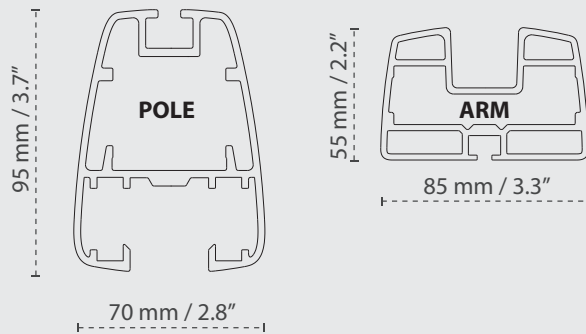

ARCHITECTURE / NATURE

MARINE / CULTURE

ARCHITECTURE

NATURE

MARINE

CULTURE

	A cm/ft	B cm/ft	C cm/ft	D cm/ft	E cm/ft	F cm/ft	G cm/ft	H cm/ft	I cm/ft	J cm/ft	K cm/ft
ARCHITECTURE 3 x 3 m / 9' 10" x 9' 10"	365/11' 12"	195/6' 5"	185/6' 1"	260/8' 6"	280/9' 2"	128/4' 2"	325/10' 8"	410/13' 5"	77/2' 6"	265/8' 8"	0/0"
NATURE 3 x 3.5 m / 9' 10" x 11' 6"	380/5' 7"	195/6' 5"	185/6' 1"	260/8' 6"	295/9' 8"	128/4' 2"	325/10' 8"	410/13' 5"	77/2' 6"	265/8' 8"	0/0"
MARINE 2.5 x 2.5 m / 8' 2" x 8' 2"	280/9' 2"	210/6' 11"	200/6' 7"	267/8' 9"	285/9' 4"	148/4' 10"	255/8' 4"	380/12' 5"	100/3' 3"	270/8' 10"	30/ 11.8"
CULTURE 2.5 x 2.5 m / 8' 2" x 8' 2"	280/9' 2"	195/6' 5"	185/6' 1"	252/8' 3"	270/8' 10"	135/4' 5"	255/8' 4"	365/11' 11"	85/2' 9"	255/8' 4"	20/ 7.9"

DIMENSIONS BASE (mm/inch)

ARCHITECTURE

NATURE

MARINE

CULTURE

DIMENSIONS / MATERIALS SPIGOT (mm/inch)

ARCHITECTURE / NATURE

Galvanised steel 8mm/0.3"