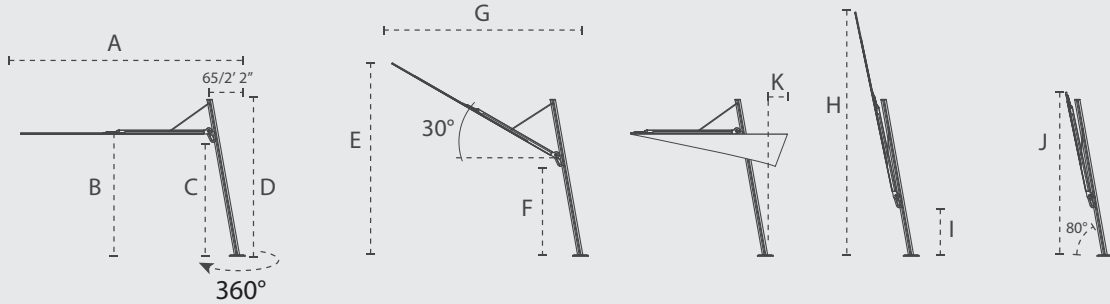

MARINE

Solidum Natural

Mariaflora Olivia Sheer

RAL 5013 - 9010

CULTURE

Sunbrella® Blush

RAL 3007

DIMENSIONS

ARCHITECTURE / NATURE

MARINE / CULTURE

ARCHITECTURE

NATURE

MARINE

CULTURE

	A cm/ft	B cm/ft	C cm/ft	D cm/ft	E cm/ft	F cm/ft	G cm/ft	H cm/ft	I cm/ft	J cm/ft	K cm/ft
ARCHITECTURE 3 x 3 m / 9' 10" x 9' 10"	365/11' 12"	195/6' 5"	185/6' 1"	260/8' 6"	280/9' 2"	128/4' 2"	325/10' 8"	410/13' 5"	77/2' 6"	265/8' 8"	0/0"
NATURE 3 x 3.5 m / 9' 10" x 11' 6"	380/5' 7"	195/6' 5"	185/6' 1"	260/8' 6"	295/9' 8"	128/4' 2"	325/10' 8"	410/13' 5"	77/2' 6"	265/8' 8"	0/0"
MARINE 2.5 x 2.5 m / 8' 2" x 8' 2"	280/9' 2"	210/6' 11"	200/6' 7"	267/8' 9"	285/9' 4"	148/4' 10"	255/8' 4"	380/12' 5"	100/3' 3"	270/8' 10"	30/ 11.8"
CULTURE 2.5 x 2.5 m / 8' 2" x 8' 2"	280/9' 2"	195/6' 5"	185/6' 1"	252/8' 3"	270/8' 10"	135/4' 5"	255/8' 4"	365/11' 11"	85/2' 9"	255/8' 4"	20/ 7.9"

DIMENSIONS BASE (mm/inch)

ARCHITECTURE

NATURE

MARINE

CULTURE

DIMENSIONS / MATERIALS SPIGOT (mm/inch)

ARCHITECTURE / NATURE

Galvanised steel 8mm/0.3"