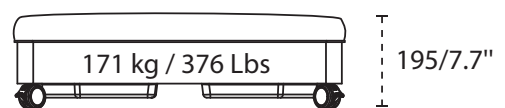

ARCHITECTURE / NATURE

MARINE / CULTURE

ARCHITECTURE

NATURE

MARINE

CULTURE

	A cm/ft	B cm/ft	C cm/ft	D cm/ft	E cm/ft	F cm/ft	G cm/ft	H cm/ft	I cm/ft	J cm/ft	K cm/ft
ARCHITECTURE 3 x 3 m / 9' 10" x 9' 10"	365/11' 12"	195/6' 5"	185/6' 1"	260/8' 6"	280/9' 2"	128/4' 2"	325/10' 8"	410/13' 5"	77/2' 6"	265/8' 8"	0/0"
NATURE 3 x 3.5 m / 9' 10" x 11' 6"	380/5' 7"	195/6' 5"	185/6' 1"	260/8' 6"	295/9' 8"	128/4' 2"	325/10' 8"	410/13' 5"	77/2' 6"	265/8' 8"	0/0"
MARINE 2.5 x 2.5 m / 8' 2" x 8' 2"	280/9' 2"	210/6' 11"	200/6' 7"	267/8' 9"	285/9' 4"	148/4' 10"	255/8' 4"	380/12' 5"	100/3' 3"	270/8' 10"	30/ 11.8"
CULTURE 2.5 x 2.5 m / 8' 2" x 8' 2"	280/9' 2"	195/6' 5"	185/6' 1"	252/8' 3"	270/8' 10"	135/4' 5"	255/8' 4"	365/11' 11"	85/2' 9"	255/8' 4"	20/ 7.9"

DIMENSIONS BASE (mm/inch)

ARCHITECTURE

NATURE

MARINE

CULTURE

DIMENSIONS / MATERIALS SPIGOT (mm/inch)

ARCHITECTURE / NATURE

Galvanised steel 8mm/0.3"