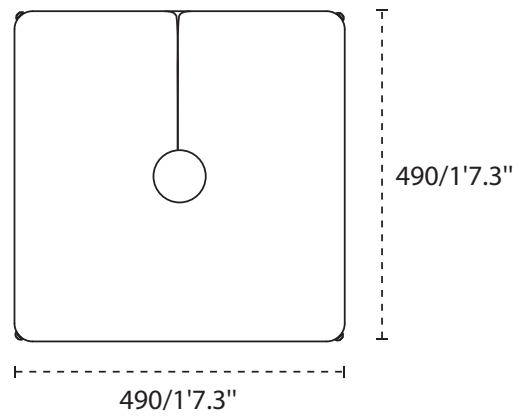

ARCHITECTURE / NATURE

MARINE / CULTURE

ARCHITECTURE

NATURE

MARINE

CULTURE

	A cm/ft	B cm/ft	C cm/ft	D cm/ft	E cm/ft	F cm/ft	G cm/ft	H cm/ft	I cm/ft	J cm/ft	K cm/ft
ARCHITECTURE 3 x 3 m / 9' 10" x 9' 10"	365/11' 12"	195/6' 5"	185/6' 1"	260/8' 6"	280/9' 2"	128/4' 2"	325/10' 8"	410/13' 5"	77/2' 6"	265/8' 8"	0/0"
NATURE 3 x 3.5 m / 9' 10" x 11' 6"	380/5' 7"	195/6' 5"	185/6' 1"	260/8' 6"	295/9' 8"	128/4' 2"	325/10' 8"	410/13' 5"	77/2' 6"	265/8' 8"	0/0"
MARINE 2.5 x 2.5 m / 8' 2" x 8' 2"	280/9' 2"	210/6' 11"	200/6' 7"	267/8' 9"	285/9' 4"	148/4' 10"	255/8' 4"	380/12' 5"	100/3' 3"	270/8' 10"	30/ 11.8"
CULTURE 2.5 x 2.5 m / 8' 2" x 8' 2"	280/9' 2"	195/6' 5"	185/6' 1"	252/8' 3"	270/8' 10"	135/4' 5"	255/8' 4"	365/11' 11"	85/2' 9"	255/8' 4"	20/ 7.9"

DIMENSIONS BASE (mm/inch)

ARCHITECTURE

NATURE

MARINE

CULTURE

DIMENSIONS / MATERIALS SPIGOT (mm/inch)

ARCHITECTURE / NATURE

Galvanised steel 8mm/0.3"