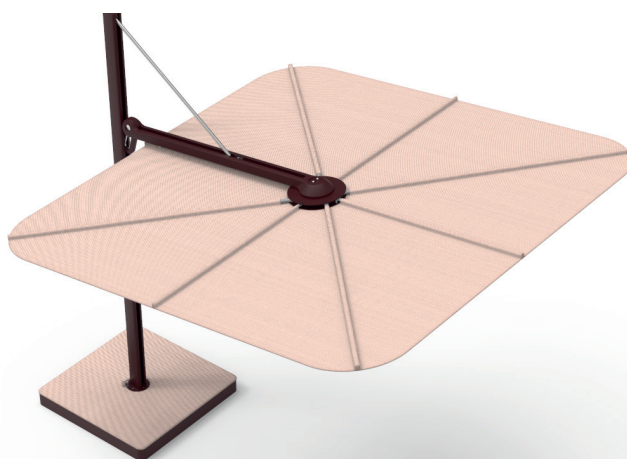

MODELS

ARCHITECTURE

Sunbrella® Marble

RAL 9018

NATURE

Sunbrella® Lin

RAL 6007

Thermo Ayous

MARINE

Solidum Natural

Mariaflora Olivia Sheer

RAL 5013 - 9010

CULTURE

Sunbrella® Blush

RAL 3007

DIMENSIONS

MARINE / CULTURE

Galvanised steel 8mm/0.3"

MATERIALS

FABRIC

Sunbrella – 100% Acryl 260 gr/m²

Solidum - 100% Acryl 250 gr/m²

More details – see spec sheet Fabrics

RIBS