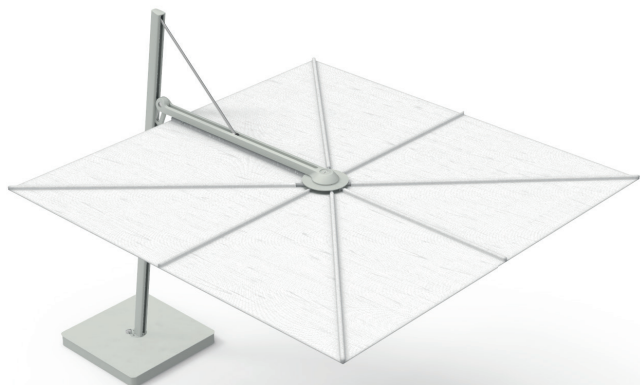

MODELS

ARCHITECTURE

Sunbrella® Marble

RAL 9018

NATURE

Sunbrella® Lin

RAL 6007

Thermo Ayous

MARINE

Solidum Natural

Mariaflora Olivia Sheer

RAL 5013 - 9010

CULTURE

Sunbrella® Blush

RAL 3007

DIMENSIONS

MARINE / CULTURE

Galvanised steel 8mm/0.3"

MATERIALS

FABRIC

Sunbrella – 100% Acryl 260 gr/m²

Solidum - 100% Acryl 250 gr/m²

More details – see spec sheet Fabrics

RIBS

Glass fiber ribs - Ø 16mm

POLE

Aluminum,
powder coated

HANDLES

Casted aluminum, powder coated
Stainless steel 316, polished

BASE ARCHITECTURE / MARINE

Galvanised steel, powder coated

BASE NATURE