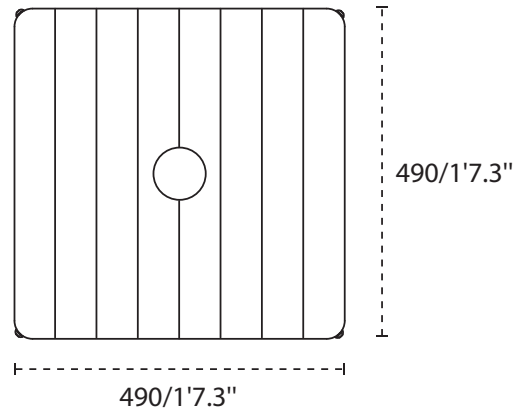

ARCHITECTURE / NATURE

MARINE / CULTURE

ARCHITECTURE

NATURE

MARINE

CULTURE

	A cm/ft	B cm/ft	C cm/ft	D cm/ft	E cm/ft	F cm/ft	G cm/ft	H cm/ft	I cm/ft	J cm/ft	K cm/ft
ARCHITECTURE 3 x 3 m / 9' 10" x 9' 10"	365/11' 12"	195/6' 5"	185/6' 1"	260/8' 6"	280/9' 2"	128/4' 2"	325/10' 8"	410/13' 5"	77/2' 6"	265/8' 8"	0/0"
NATURE 3 x 3.5 m / 9' 10" x 11' 6"	380/5' 7"	195/6' 5"	185/6' 1"	260/8' 6"	295/9' 8"	128/4' 2"	325/10' 8"	410/13' 5"	77/2' 6"	265/8' 8"	0/0"
MARINE 2.5 x 2.5 m / 8' 2" x 8' 2"	280/9' 2"	210/6' 11"	200/6' 7"	267/8' 9"	285/9' 4"	148/4' 10"	255/8' 4"	380/12' 5"	100/3' 3"	270/8' 10"	30/ 11.8"
CULTURE 2.5 x 2.5 m / 8' 2" x 8' 2"	280/9' 2"	195/6' 5"	185/6' 1"	252/8' 3"	270/8' 10"	135/4' 5"	255/8' 4"	365/11' 11"	85/2' 9"	255/8' 4"	20/ 7.9"

DIMENSIONS BASE (mm/inch)

ARCHITECTURE

NATURE

MARINE

CULTURE

DIMENSIONS / MATERIALS SPIGOT (mm/inch)

ARCHITECTURE / NATURE

Galvanised steel 8mm/0.3"