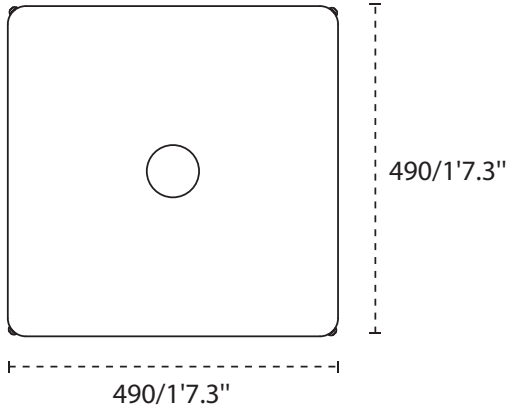

ARCHITECTURE / NATURE

MARINE / CULTURE

ARCHITECTURE

NATURE

MARINE

CULTURE

	A cm/ft	B cm/ft	C cm/ft	D cm/ft	E cm/ft	F cm/ft	G cm/ft	H cm/ft	I cm/ft	J cm/ft	K cm/ft
ARCHITECTURE 3 x 3 m / 9' 10" x 9' 10"	365/11' 12"	195/6' 5"	185/6' 1"	260/8' 6"	280/9' 2"	128/4' 2"	325/10' 8"	410/13' 5"	77/2' 6"	265/8' 8"	0/0"
NATURE 3 x 3.5 m / 9' 10" x 11' 6"	380/5' 7"	195/6' 5"	185/6' 1"	260/8' 6"	295/9' 8"	128/4' 2"	325/10' 8"	410/13' 5"	77/2' 6"	265/8' 8"	0/0"
MARINE 2.5 x 2.5 m / 8' 2" x 8' 2"	280/9' 2"	210/6' 11"	200/6' 7"	267/8' 9"	285/9' 4"	148/4' 10"	255/8' 4"	380/12' 5"	100/3' 3"	270/8' 10"	30/ 11.8"
CULTURE 2.5 x 2.5 m / 8' 2" x 8' 2"	280/9' 2"	195/6' 5"	185/6' 1"	252/8' 3"	270/8' 10"	135/4' 5"	255/8' 4"	365/11' 11"	85/2' 9"	255/8' 4"	20/ 7.9"

DIMENSIONS BASE (mm/inch)

ARCHITECTURE

NATURE

MARINE

CULTURE

DIMENSIONS / MATERIALS SPIGOT (mm/inch)

ARCHITECTURE / NATURE

Galvanised steel 8mm/0.3"