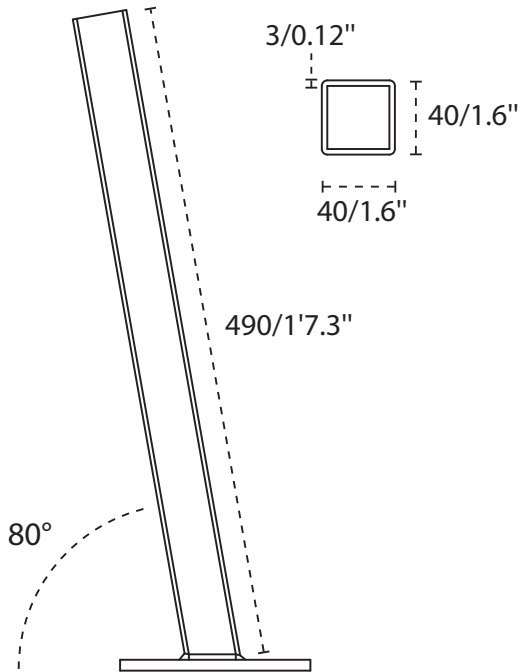

ARCHITECTURE / NATURE

MARINE / CULTURE

ARCHITECTURE

NATURE

MARINE

CULTURE

	A cm/ft	B cm/ft	C cm/ft	D cm/ft	E cm/ft	F cm/ft	G cm/ft	H cm/ft	I cm/ft	J cm/ft	K cm/ft
ARCHITECTURE 3 x 3 m / 9' 10" x 9' 10"	365/11' 12"	195/6' 5"	185/6' 1"	260/8' 6"	280/9' 2"	128/4' 2"	325/10' 8"	410/13' 5"	77/2' 6"	265/8' 8"	0/0"
NATURE 3 x 3.5 m / 9' 10" x 11' 6"	380/5' 7"	195/6' 5"	185/6' 1"	260/8' 6"	295/9' 8"	128/4' 2"	325/10' 8"	410/13' 5"	77/2' 6"	265/8' 8"	0/0"
MARINE 2.5 x 2.5 m / 8' 2" x 8' 2"	280/9' 2"	210/6' 11"	200/6' 7"	267/8' 9"	285/9' 4"	148/4' 10"	255/8' 4"	380/12' 5"	100/3' 3"	270/8' 10"	30/ 11.8"
CULTURE 2.5 x 2.5 m / 8' 2" x 8' 2"	280/9' 2"	195/6' 5"	185/6' 1"	252/8' 3"	270/8' 10"	135/4' 5"	255/8' 4"	365/11' 11"	85/2' 9"	255/8' 4"	20/ 7.9"

DIMENSIONS BASE (mm/inch)

ARCHITECTURE

NATURE

MARINE

CULTURE

DIMENSIONS / MATERIALS SPIGOT (mm/inch)

ARCHITECTURE / NATURE

Galvanised steel 8mm/0.3"