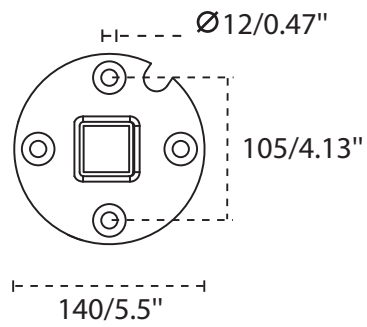

DIMENSIONS / MATERIALS SPIGOT (mm/inch)

ARCHITECTURE / NATURE

MARINE / CULTURE