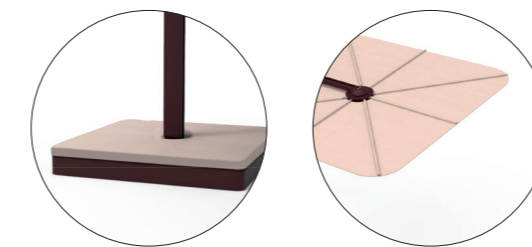

**Spectra UX
Nature**

Dimensions canopy 3 x 3,5 m
 Dimensions & weight base (W) 490 x (L) 490 x (H) 190 (incl. wheelset) | 190 kg
 Colour fabric Lin
 Colour frame Bottle Green RAL 6007

**Spectra UX
Marine**

Dimensions canopy 2,5 x 2,5 m
 Dimensions & weight base (W) 490 x (L) 490 x (H) 190 (incl. wheelset) | 171 kg
 Colour fabric Natural Mariafflora Olivia Sheer
 Colour frame Cobalt Blue RAL 5013 Pure White RAL 9010

**Spectra UX
Architecture**

Dimensions canopy 3 x 3 m
 Dimensions & weight base (W) 490 x (L) 490 x (H) 190 (incl. wheelset) | 190 kg
 Colour fabric Marble
 Colour frame Papyrus White RAL 9018

**Spectra UX
Culture**

Dimensions canopy 2,5 x 2,5 m
 Dimensions & weight base (W) 490 x (L) 490 x (H) 195 (incl. wheelset) | 171 kg
 Colour fabric Blush
 Colour frame Black Red RAL 3007

Meet the Spectra UX collection

Four unique models that create four totally different experiences. These models are inspired on the clean and refined architecture, the liveliness and unpredictability of nature, the warmth and softness of the Mediterranean culture and the refreshing feeling of the sea and the waves. Each model radiates a beautiful sense of colours, fabrics and materials, combined with ultimate functionality and ergonomics.