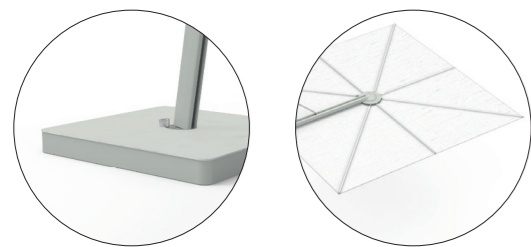

**Spectra UX
Nature**

Dimensions canopy 3 x 3,5 m
 Dimensions & weight base (W) 490 x (L) 490 x (H) 190 (incl. wheelset) | 190 kg
 Colour fabric Lin
 Colour frame Bottle Green RAL 6007

**Spectra UX
Marine**

Dimensions canopy 2,5 x 2,5 m
 Dimensions & weight base (W) 490 x (L) 490 x (H) 190 (incl. wheelset) | 171 kg
 Colour fabric Natural Mariafflora Olivia Sheer
 Colour frame Cobalt Blue RAL 5013 Pure White RAL 9010

**Spectra UX
Architecture**

Dimensions canopy 3 x 3 m
 Dimensions & weight base (W) 490 x (L) 490 x (H) 190 (incl. wheelset) | 190 kg
 Colour fabric Marble
 Colour frame Papyrus White RAL 9018

**Spectra UX
Culture**

Dimensions canopy 2,5 x 2,5 m
 Dimensions & weight base (W) 490 x (L) 490 x (H) 195 (incl. wheelset) | 171 kg
 Colour fabric Blush
 Colour frame Black Red RAL 3007

Meet the Spectra UX collection

Four unique models that create four totally different experiences. These models are inspired on the clean and refined architecture, the liveliness and unpredictability of nature, the warmth and softness of the Mediterranean culture and the refreshing feeling of the sea and the waves. Each model radiates a beautiful sense of colours, fabrics and materials, combined with ultimate functionality and ergonomics.