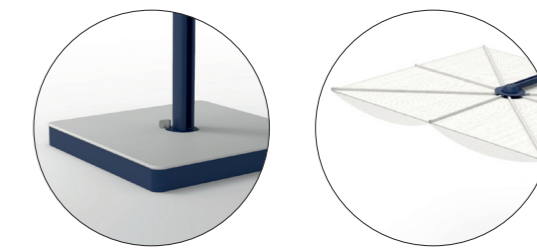

**Spectra UX
Nature**

Dimensions canopy 3 x 3,5 m
 Dimensions & weight base (W) 490 x (L) 490 x (H) 190 (incl. wheelset) | 190 kg
 Colour fabric Lin
 Colour frame Bottle Green RAL 6007

**Spectra UX
Marine**

Dimensions canopy 2,5 x 2,5 m
 Dimensions & weight base (W) 490 x (L) 490 x (H) 190 (incl. wheelset) | 171 kg
 Colour fabric Natural Mariafflora Olivia Sheer
 Colour frame Cobalt Blue RAL 5013 Pure White RAL 9010

**Spectra UX
Architecture**

Dimensions canopy 3 x 3 m
 Dimensions & weight base (W) 490 x (L) 490 x (H) 190 (incl. wheelset) | 190 kg
 Colour fabric Marble
 Colour frame Papyrus White RAL 9018

**Spectra UX
Culture**

Dimensions canopy 2,5 x 2,5 m
 Dimensions & weight base (W) 490 x (L) 490 x (H) 195 (incl. wheelset) | 171 kg
 Colour fabric Blush
 Colour frame Black Red RAL 3007

Meet the Spectra UX collection

Four unique models that create four totally different experiences. These models are inspired on the clean and refined architecture, the liveliness and unpredictability of nature, the warmth and softness of the Mediterranean culture and the refreshing feeling of the sea and the waves. Each model radiates a beautiful sense of colours, fabrics and materials, combined with ultimate functionality and ergonomics.