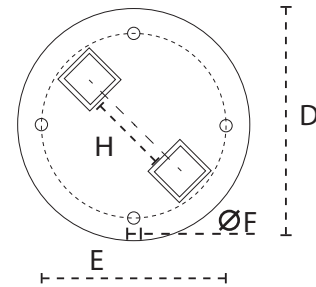

DIMENSIONS

STRAIGHT

FORWARD

		A	B	C	D	E	F	G	H	I	J	K	L
		cm/ft	cm/ft	cm/ft	cm/ft	cm/ft	cm/ft	cm/ft	cm/ft	cm/ft	cm/ft	cm/ft	cm/ft
Straight	2.5m/8' 2"	295/9' 8"	200/6' 7"	185/6' 1"	260/8' 7"	270/8' 10.3"	135/4' 5"	240/7' 10.5"	360/11' 10"	90/2' 11"	260/8' 7"	35/1' 1.8"	370/12' 2"
	3m/9' 10"	345/11' 4"	205/6' 9"	185/6' 1"	260/8' 7"	280/9' 2"	140/4' 7"	250/8' 2.4"	400/13' 2"	80/2' 8"	270/8' 10"	50/1' 7.7"	435/14' 3"
Forward	2.5m/8' 2"	330/10' 10"	195/6' 5"	180/5' 11"	255/8' 8"	270/8' 10.3"	135/4' 5"	305/10'	350/11' 6"	90/2' 11"	260/8' 7"	0/0"	370/12' 2"
	3 m/9' 10"	380/12' 6"	195/6' 5"	180/5' 11"	255/8' 8"	280/9' 2"	140/4' 7"	315/10' 4"	390/12' 10"	80/2' 8"	260/8' 7"	5/ 1.97"	435/14' 3"
Diamond	2.5m/8' 2"	405/13' 3"	195/6' 5"	180/5' 11"	260/8' 7"	340/11' 2"	120/3' 11"	340/11' 2"	435/14' 3"	50/8' 10"	270/8' 10"	0/0"	370/12' 2"

DIMENSIONS / MATERIALS SPIGOT

SINGLE

Material: Galvanised steel 8mm/0.3"

Geomet (marine grade)
coated steel 8mm/0.3"
Nylon 1mm/0.04"

DUO

MULTI

OPPOSITE

	A	B	C	D	E	F	G	H	I
	mm/inch	mm/inch	mm/inch	mm/inch	mm/inch	mm/inch	mm/inch	mm/inch	mm/inch
Straight/Forward	40/1.6"	40/1.6"	3/0.12"	215/8.5"	170/6.7"	11/0.43"	490/17.3"	-	-
Duo	40/1.6"	40/1.6"	3/0.12"	215/8.5"	170/6.7"	11/0.43"	490/17.3"	40/1.6"	45
Multi	40/1.6"	40/1.6"	3/0.12"	215/8.5"	170/6.7"	11/0.43"	490/17.3"	80/3.1"	45
Opposite	40/1.6"	40/1.6"	3/0.12"	215/8.5"	170/6.7"	11/0.43"	490/17.3"	80/3.1"	-