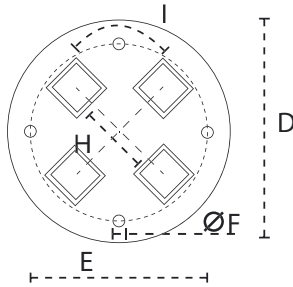

DIMENSIONS

STRAIGHT

FORWARD

		A	B	C	D	E	F	G	H	I	J	K	L
		cm/ft	cm/ft	cm/ft	cm/ft	cm/ft	cm/ft	cm/ft	cm/ft	cm/ft	cm/ft	cm/ft	cm/ft
Straight	2.5m/8' 2"	295/9' 8"	200/6' 7"	185/6' 1"	260/8' 7"	270/8' 10.3"	135/4' 5"	240/7' 10.5"	360/11' 10"	90/2' 11"	260/8' 7"	35/1' 1.8"	370/12' 2"
	3m/9' 10"	345/11' 4"	205/6' 9"	185/6' 1"	260/8' 7"	280/9' 2"	140/4' 7"	250/8' 2.4"	400/13' 2"	80/2' 8"	270/8' 10"	50/1' 7.7"	435/14' 3"
Forward	2.5m/8' 2"	330/10' 10"	195/6' 5"	180/5' 11"	255/8' 8"	270/8' 10.3"	135/4' 5"	305/10'	350/11' 6"	90/2' 11"	260/8' 7"	0/0"	370/12' 2"
	3 m/9' 10"	380/12' 6"	195/6' 5"	180/5' 11"	255/8' 8"	280/9' 2"	140/4' 7"	315/10' 4"	390/12' 10"	80/2' 8"	260/8' 7"	5/ 1.97"	435/14' 3"
Diamond	2.5m/8' 2"	405/13' 3"	195/6' 5"	180/5' 11"	260/8' 7"	340/11' 2"	120/3' 11"	340/11' 2"	435/14' 3"	50/8' 10"	270/8' 10"	0/0"	370/12' 2"

DIMENSIONS / MATERIALS SPIGOT

SINGLE

Material: Galvanised steel 8mm/0.3"

Geomet (marine grade)
coated steel 8mm/0.3"
Nylon 1mm/0.04"

DUO

MULTI

OPPOSITE

	A	B	C	D	E	F	G	H	I
	mm/inch	mm/inch	mm/inch	mm/inch	mm/inch	mm/inch	mm/inch	mm/inch	mm/inch
Straight/Forward	40/1.6"	40/1.6"	3/0.12"	215/8.5"	170/6.7"	11/0.43"	490/17.3"	-	-
Duo	40/1.6"	40/1.6"	3/0.12"	215/8.5"	170/6.7"	11/0.43"	490/17.3"	40/1.6"	45
Multi	40/1.6"	40/1.6"	3/0.12"	215/8.5"	170/6.7"	11/0.43"	490/17.3"	80/3.1"	45
Opposite	40/1.6"	40/1.6"	3/0.12"	215/8.5"	170/6.7"	11/0.43"	490/17.3"	80/3.1"	-