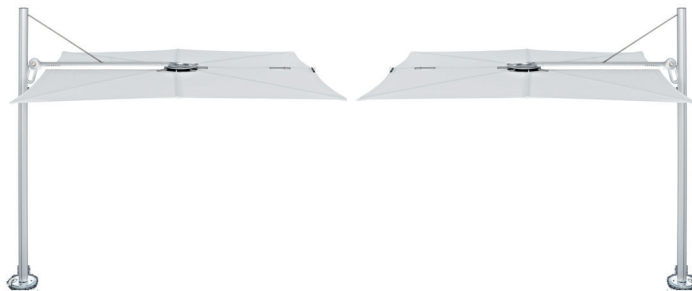

MODELS

Straight

Forward

Opposite

Duo

Quatro

POSITIONS

COLORS

	A	B	C	D	E	F	G	J	I	M	M'	N	N'
	cm/ft	cm/ft	cm/ft	cm/ft	cm/ft	cm/ft	cm/ft	cm/ft	cm/ft	cm/ft	cm/ft	cm/ft	cm/ft
Spectra Duo	253/8' 4"	197/6' 6"	187/6' 2"	260/8' 7"	340/11' 2"	135/4' 5"	210/6' 10.7"	270/8' 10"	50/1' 7.7"	540/17' 9"	644/21' 2"	285/9' 4"	337/11' 1"
Spectra Multi	253/8' 4"	197/6' 6"	187/6' 2"	260/8' 7"	340/11' 2"	140/4' 7"	210/6' 10.7"	270/8' 10"	50/1' 7.7"	540/17' 9"	644/21' 2"	540/17' 9"	644/21' 2"
Opposite 250	295/9' 8"	200/6' 7"	185/6' 1"	260/8' 7"	270/8' 10"	110/3' 7"	240/7' 10.5"	260/8' 6.4"	90/2' 11.4"	560/18' 4.5"	n/a	250/8' 2"	370/12' 2"
Opposite 300	345/11' 4"	205/6' 9"	185/6' 1"	260/8' 7"	280/9' 2"	110/3' 7"	250/8' 2.4"	270/8' 10"	80/2' 7.5"	660/21' 7.8"	n/a	300/9' 10"	435/14' 3"

DIMENSIONS / MATERIALS SPIGOT

SINGLE

Material: Galvanised steel 8mm/0.3"

Geomet (marine grade)
coated steel 8mm/0.3"
Nylon 1mm/0.04"

DUO

MULTI

OPPOSITE

	A	B	C	D	E	F	G	H	I
	mm/inch	mm/inch	mm/inch	mm/inch	mm/inch	mm/inch	mm/inch	mm/inch	mm/inch
Straight/Forward	40/1.6"	40/1.6"	3/0.12"	215/8.5"	170/6.7"	11/0.43"	490/17.3"	-	-
Duo	40/1.6"	40/1.6"	3/0.12"	215/8.5"	170/6.7"	11/0.43"	490/17.3"	40/1.6"	45
Multi	40/1.6"	40/1.6"	3/0.12"	215/8.5"	170/6.7"	11/0.43"	490/17.3"	80/3.1"	45
Opposite	40/1.6"	40/1.6"	3/0.12"	215/8.5"	170/6.7"	11/0.43"	490/17.3"	80/3.1"	-