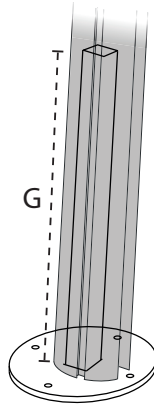

DIMENSIONS

STRAIGHT

FORWARD

		A	B	C	D	E	F	G	H	I	J	K	L
		cm/ft	cm/ft	cm/ft	cm/ft	cm/ft	cm/ft	cm/ft	cm/ft	cm/ft	cm/ft	cm/ft	cm/ft
Straight	2.5m/8' 2"	295/9' 8"	200/6' 7"	185/6' 1"	260/8' 7"	270/8' 10.3"	135/4' 5"	240/7' 10.5"	360/11' 10"	90/2' 11"	260/8' 7"	35/1' 1.8"	370/12' 2"
	3m/9' 10"	345/11' 4"	205/6' 9"	185/6' 1"	260/8' 7"	280/9' 2"	140/4' 7"	250/8' 2.4"	400/13' 2"	80/2' 8"	270/8' 10"	50/1' 7.7"	435/14' 3"
Forward	2.5m/8' 2"	330/10' 10"	195/6' 5"	180/5' 11"	255/8' 8"	270/8' 10.3"	135/4' 5"	305/10'	350/11' 6"	90/2' 11"	260/8' 7"	0/0"	370/12' 2"
	3 m/9' 10"	380/12' 6"	195/6' 5"	180/5' 11"	255/8' 8"	280/9' 2"	140/4' 7"	315/10' 4"	390/12' 10"	80/2' 8"	260/8' 7"	5/ 1.97"	435/14' 3"
Diamond	2.5m/8' 2"	405/13' 3"	195/6' 5"	180/5' 11"	260/8' 7"	340/11' 2"	120/3' 11"	340/11' 2"	435/14' 3"	50/8' 10"	270/8' 10"	0/0"	370/12' 2"

DIMENSIONS / MATERIALS SPIGOT

SINGLE

Material: Galvanised steel 8mm/0.3"

Geomet (marine grade)
coated steel 8mm/0.3"
Nylon 1mm/0.04"

DUO

MULTI

OPPOSITE

	A	B	C	D	E	F	G	H	I
	mm/inch	mm/inch	mm/inch	mm/inch	mm/inch	mm/inch	mm/inch	mm/inch	mm/inch
Straight/Forward	40/1.6"	40/1.6"	3/0.12"	215/8.5"	170/6.7"	11/0.43"	490/17.3"	-	-
Duo	40/1.6"	40/1.6"	3/0.12"	215/8.5"	170/6.7"	11/0.43"	490/17.3"	40/1.6"	45
Multi	40/1.6"	40/1.6"	3/0.12"	215/8.5"	170/6.7"	11/0.43"	490/17.3"	80/3.1"	45
Opposite	40/1.6"	40/1.6"	3/0.12"	215/8.5"	170/6.7"	11/0.43"	490/17.3"	80/3.1"	-