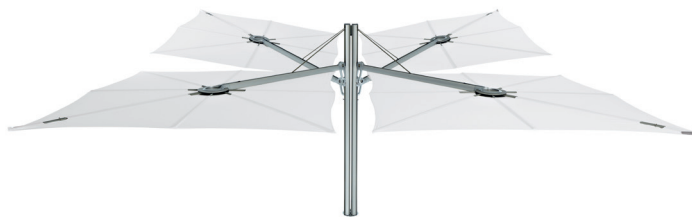

MODELS

Straight

Forward

Opposite

Duo

Quatro

POSITIONS

COLORS

	A	B	C	D	E	F	G	J	I	M	M'	N	N'
	cm/ft	cm/ft	cm/ft	cm/ft	cm/ft	cm/ft	cm/ft	cm/ft	cm/ft	cm/ft	cm/ft	cm/ft	cm/ft
Spectra Duo	253/8' 4"	197/6' 6"	187/6' 2"	260/8' 7"	340/11' 2"	135/4' 5"	210/6' 10.7"	270/8' 10"	50/1' 7.7"	540/17' 9"	644/21' 2"	285/9' 4"	337/11' 1"
Spectra Multi	253/8' 4"	197/6' 6"	187/6' 2"	260/8' 7"	340/11' 2"	140/4' 7"	210/6' 10.7"	270/8' 10"	50/1' 7.7"	540/17' 9"	644/21' 2"	540/17' 9"	644/21' 2"
Opposite 250	295/9' 8"	200/6' 7"	185/6' 1"	260/8' 7"	270/8' 10"	110/3' 7"	240/7' 10.5"	260/8' 6.4"	90/2' 11.4"	560/18' 4.5"	n/a	250/8' 2"	370/12' 2"
Opposite 300	345/11' 4"	205/6' 9"	185/6' 1"	260/8' 7"	280/9' 2"	110/3' 7"	250/8' 2.4"	270/8' 10"	80/2' 7.5"	660/21' 7.8"	n/a	300/9' 10"	435/14' 3"

MATERIALS

FABRIC

Solidum – 100% Acryl 255 gr/m²

Sunbrella – 100% Acryl 260 gr/m²

More details – see spec sheet Fabrics

RIBS

Glass fiber ribs - Ø 16mm

POLE