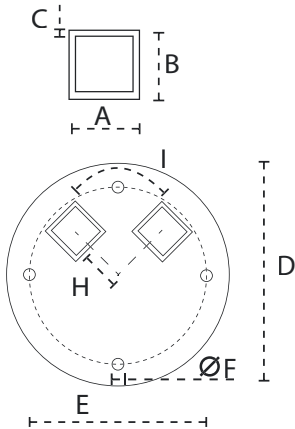

DIMENSIONS

STRAIGHT

FORWARD

		A	B	C	D	E	F	G	H	I	J	K	L
		cm/ft	cm/ft	cm/ft	cm/ft	cm/ft	cm/ft	cm/ft	cm/ft	cm/ft	cm/ft	cm/ft	cm/ft
Straight	2.5m/8' 2"	295/9' 8"	200/6' 7"	185/6' 1"	260/8' 7"	270/8' 10.3"	135/4' 5"	240/7' 10.5"	360/11' 10"	90/2' 11"	260/8' 7"	35/1' 1.8"	370/12' 2"
	3m/9' 10"	345/11' 4"	205/6' 9"	185/6' 1"	260/8' 7"	280/9' 2"	140/4' 7"	250/8' 2.4"	400/13' 2"	80/2' 8"	270/8' 10"	50/1' 7.7"	435/14' 3"
Forward	2.5m/8' 2"	330/10' 10"	195/6' 5"	180/5' 11"	255/8' 8"	270/8' 10.3"	135/4' 5"	305/10'	350/11' 6"	90/2' 11"	260/8' 7"	0/0"	370/12' 2"
	3 m/9' 10"	380/12' 6"	195/6' 5"	180/5' 11"	255/8' 8"	280/9' 2"	140/4' 7"	315/10' 4"	390/12' 10"	80/2' 8"	260/8' 7"	5/ 1.97"	435/14' 3"
Diamond	2.5m/8' 2"	405/13' 3"	195/6' 5"	180/5' 11"	260/8' 7"	340/11' 2"	120/3' 11"	340/11' 2"	435/14' 3"	50/8' 10"	270/8' 10"	0/0"	370/12' 2"

DIMENSIONS / MATERIALS SPIGOT

SINGLE

Material: Galvanised steel 8mm/0.3"

Geomet (marine grade)
coated steel 8mm/0.3"
Nylon 1mm/0.04"

DUO

MULTI

OPPOSITE

	A	B	C	D	E	F	G	H	I
	mm/inch	mm/inch	mm/inch	mm/inch	mm/inch	mm/inch	mm/inch	mm/inch	mm/inch
Straight/Forward	40/1.6"	40/1.6"	3/0.12"	215/8.5"	170/6.7"	11/0.43"	490/17.3"	-	-
Duo	40/1.6"	40/1.6"	3/0.12"	215/8.5"	170/6.7"	11/0.43"	490/17.3"	40/1.6"	45
Multi	40/1.6"	40/1.6"	3/0.12"	215/8.5"	170/6.7"	11/0.43"	490/17.3"	80/3.1"	45
Opposite	40/1.6"	40/1.6"	3/0.12"	215/8.5"	170/6.7"	11/0.43"	490/17.3"	80/3.1"	-