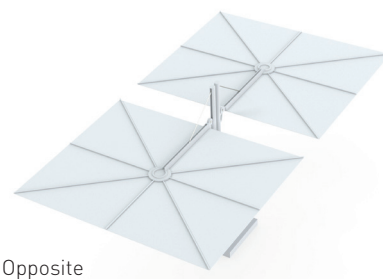

MODELS

Straight

Forward

Opposite

Duo

Quatro

POSITIONS

COLORS

DIMENSIONS / MATERIALS SPIGOT

SINGLE

Material: Galvanised steel 8mm/0.3"

Geomet (marine grade)
coated steel 8mm/0.3"
Nylon 1mm/0.04"

DUO

MULTI

OPPOSITE

	A	B	C	D	E	F	G	H	I
	mm/inch	mm/inch	mm/inch	mm/inch	mm/inch	mm/inch	mm/inch	mm/inch	mm/inch
Straight/Forward	40/1.6"	40/1.6"	3/0.12"	215/8.5"	170/6.7"	11/0.43"	490/17.3"	-	-
Duo	40/1.6"	40/1.6"	3/0.12"	215/8.5"	170/6.7"	11/0.43"	490/17.3"	40/1.6"	45
Multi	40/1.6"	40/1.6"	3/0.12"	215/8.5"	170/6.7"	11/0.43"	490/17.3"	80/3.1"	45
Opposite	40/1.6"	40/1.6"	3/0.12"	215/8.5"	170/6.7"	11/0.43"	490/17.3"	80/3.1"	-