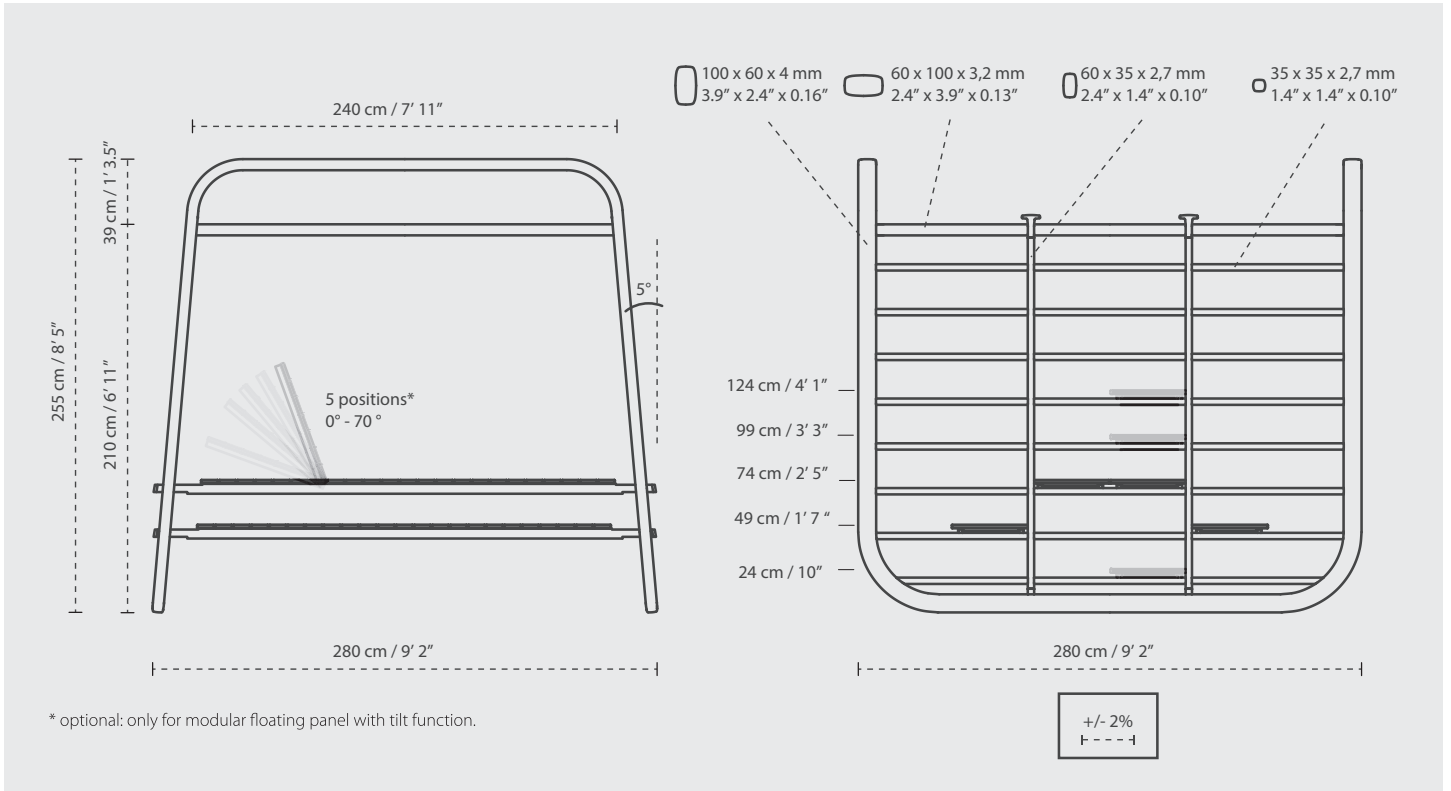

DIMENSIONS

MATERIALS