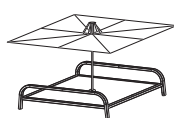

SIZE

Different sizes are possible, contact UMBROSA for info.

OPTIONS

Shade

Spectra

Infina

Icarus

Side view spectra

Other

4 wheels

2 wheels

Cushions

NAUTA PERGOLA TWIST

BASE FRAME

SIZE

Different sizes are possible, contact UMBROSA for info.