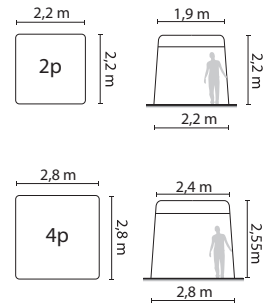

SIZE

Different sizes are possible, contact UMBROSA for info.

OPTIONS

Ladder

3 ladders

1 sideladder

1 centered ladder

Low Loungebed