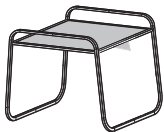

Curtains

Perforated aluminium panels

Profiles

Other

Rain coverage

NAUTA LOW DAYBED PERGOLA

BASE FRAME

SIZE

Different sizes are possible, contact UMBROSA for info.

OPTIONS

Shade

Shade mesh

Profiles

Shade curtains

Privacy

Curtains

SIZE

Different sizes are possible, contact UMBROSA for info.

OPTIONS

Ladder

3 ladders

1 sideladder

1 centered ladder

Low Loungebed