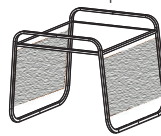

MATERIALS

- Lightweight and solid aluminum powder coated rounded poles
- Lounger net in composite membrane
- Cushions and curtains in Sunbrella fabric

NAUTA PERGOLA

BASE FRAME

SIZE

Different sizes are possible, contact UMBROSA for info.

USE

OPTIONS

Shade

Shade mesh

Profiles

Shade curtains

Privacy

Curtains

Curtains

Perforated aluminium panels

Profiles

Other

Rain coverage

NAUTA LOW DAYBED PERGOLA

BASE FRAME

SIZE