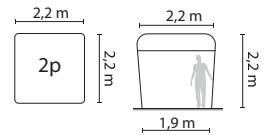

SIZE

Different sizes are possible, contact UMBROSA for info.

OPTIONS

Shade

Spectra

Infina

Icarus

Side view spectra

Other

4 wheels

2 wheels

Cushions

NAUTA PERGOLA TWIST

BASE FRAME

SIZE

Different sizes are possible, contact UMBROSA for info.