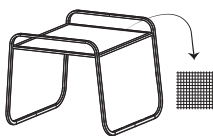

BASE FRAME TYPES

NICE TO KNOW

- Designed and made in Belgium
- Nauta daybed is designed for a capacity of 4 people (max. 320 kg)
- Rounded poles for safety purposes
- 5 years warranty on structure and Sunbrella® fabric

MATERIALS

- Lightweight and solid aluminum powder coated rounded poles
- Lounger net in composite membrane
- Cushions and curtains in Sunbrella fabric

NAUTA PERGOLA

BASE FRAME

SIZE

Different sizes are possible, contact UMBROSA for info.

USE

OPTIONS

Shade

Shade mesh

Profiles

Shade curtains

Privacy

Curtains