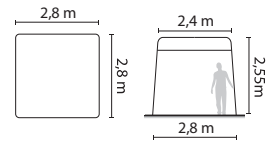

NAUTA PERGOLA

BASE FRAME

SIZE

Different sizes are possible, contact UMBROSA for info.

USE

OPTIONS

Shade

Privacy

Other