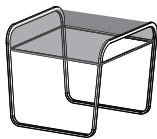

SIZE

Different sizes are possible, contact UMBROSA for info.

OPTIONS

Shade

Spectra

Infina

Icarus

Side view spectra

Other

4 wheels

2 wheels

Cushions

NAUTA PERGOLA TWIST

BASE FRAME

SIZE

Different sizes are possible, contact UMBROSA for info.

OPTIONS

Shade

Shade

Privacy

Curtains

Curtains

Perforated aluminum panels

Profiles