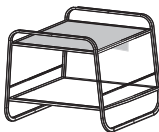

Curtains

Perforated aluminium panels

Profiles

Other

Rain coverage

Cushions

NAUTA HIGH DAYBED PERGOLA

BASE FRAME

SIZE

Different sizes are possible, contact UMBROSA for info.

OPTIONS

Ladder

3 ladders

1 sideladder

1 centered ladder

Low Loungebed