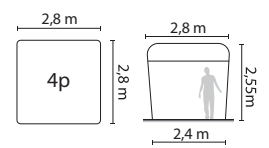

SIZE

Different sizes are possible, contact UMBROSA for info.

OPTIONS

Shade

Spectra

Infina

Icarus

Side view spectra

Other

4 wheels

2 wheels

Cushions

NAUTA PERGOLA TWIST

BASE FRAME

SIZE

Different sizes are possible, contact UMBROSA for info.