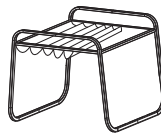

MATERIALS

- Lightweight and solid aluminum powder coated rounded poles
- Lounger net in composite membrane
- Cushions and curtains in Sunbrella fabric

NAUTA PERGOLA

BASE FRAME

SIZE

Different sizes are possible, contact UMBROSA for info.

USE

OPTIONS

Shade

Shade mesh

Profiles

Shade curtains

Privacy

Curtains

Curtains

Perforated aluminium panels

Profiles

Other

Rain coverage

NAUTA LOW DAYBED PERGOLA

BASE FRAME

SIZE