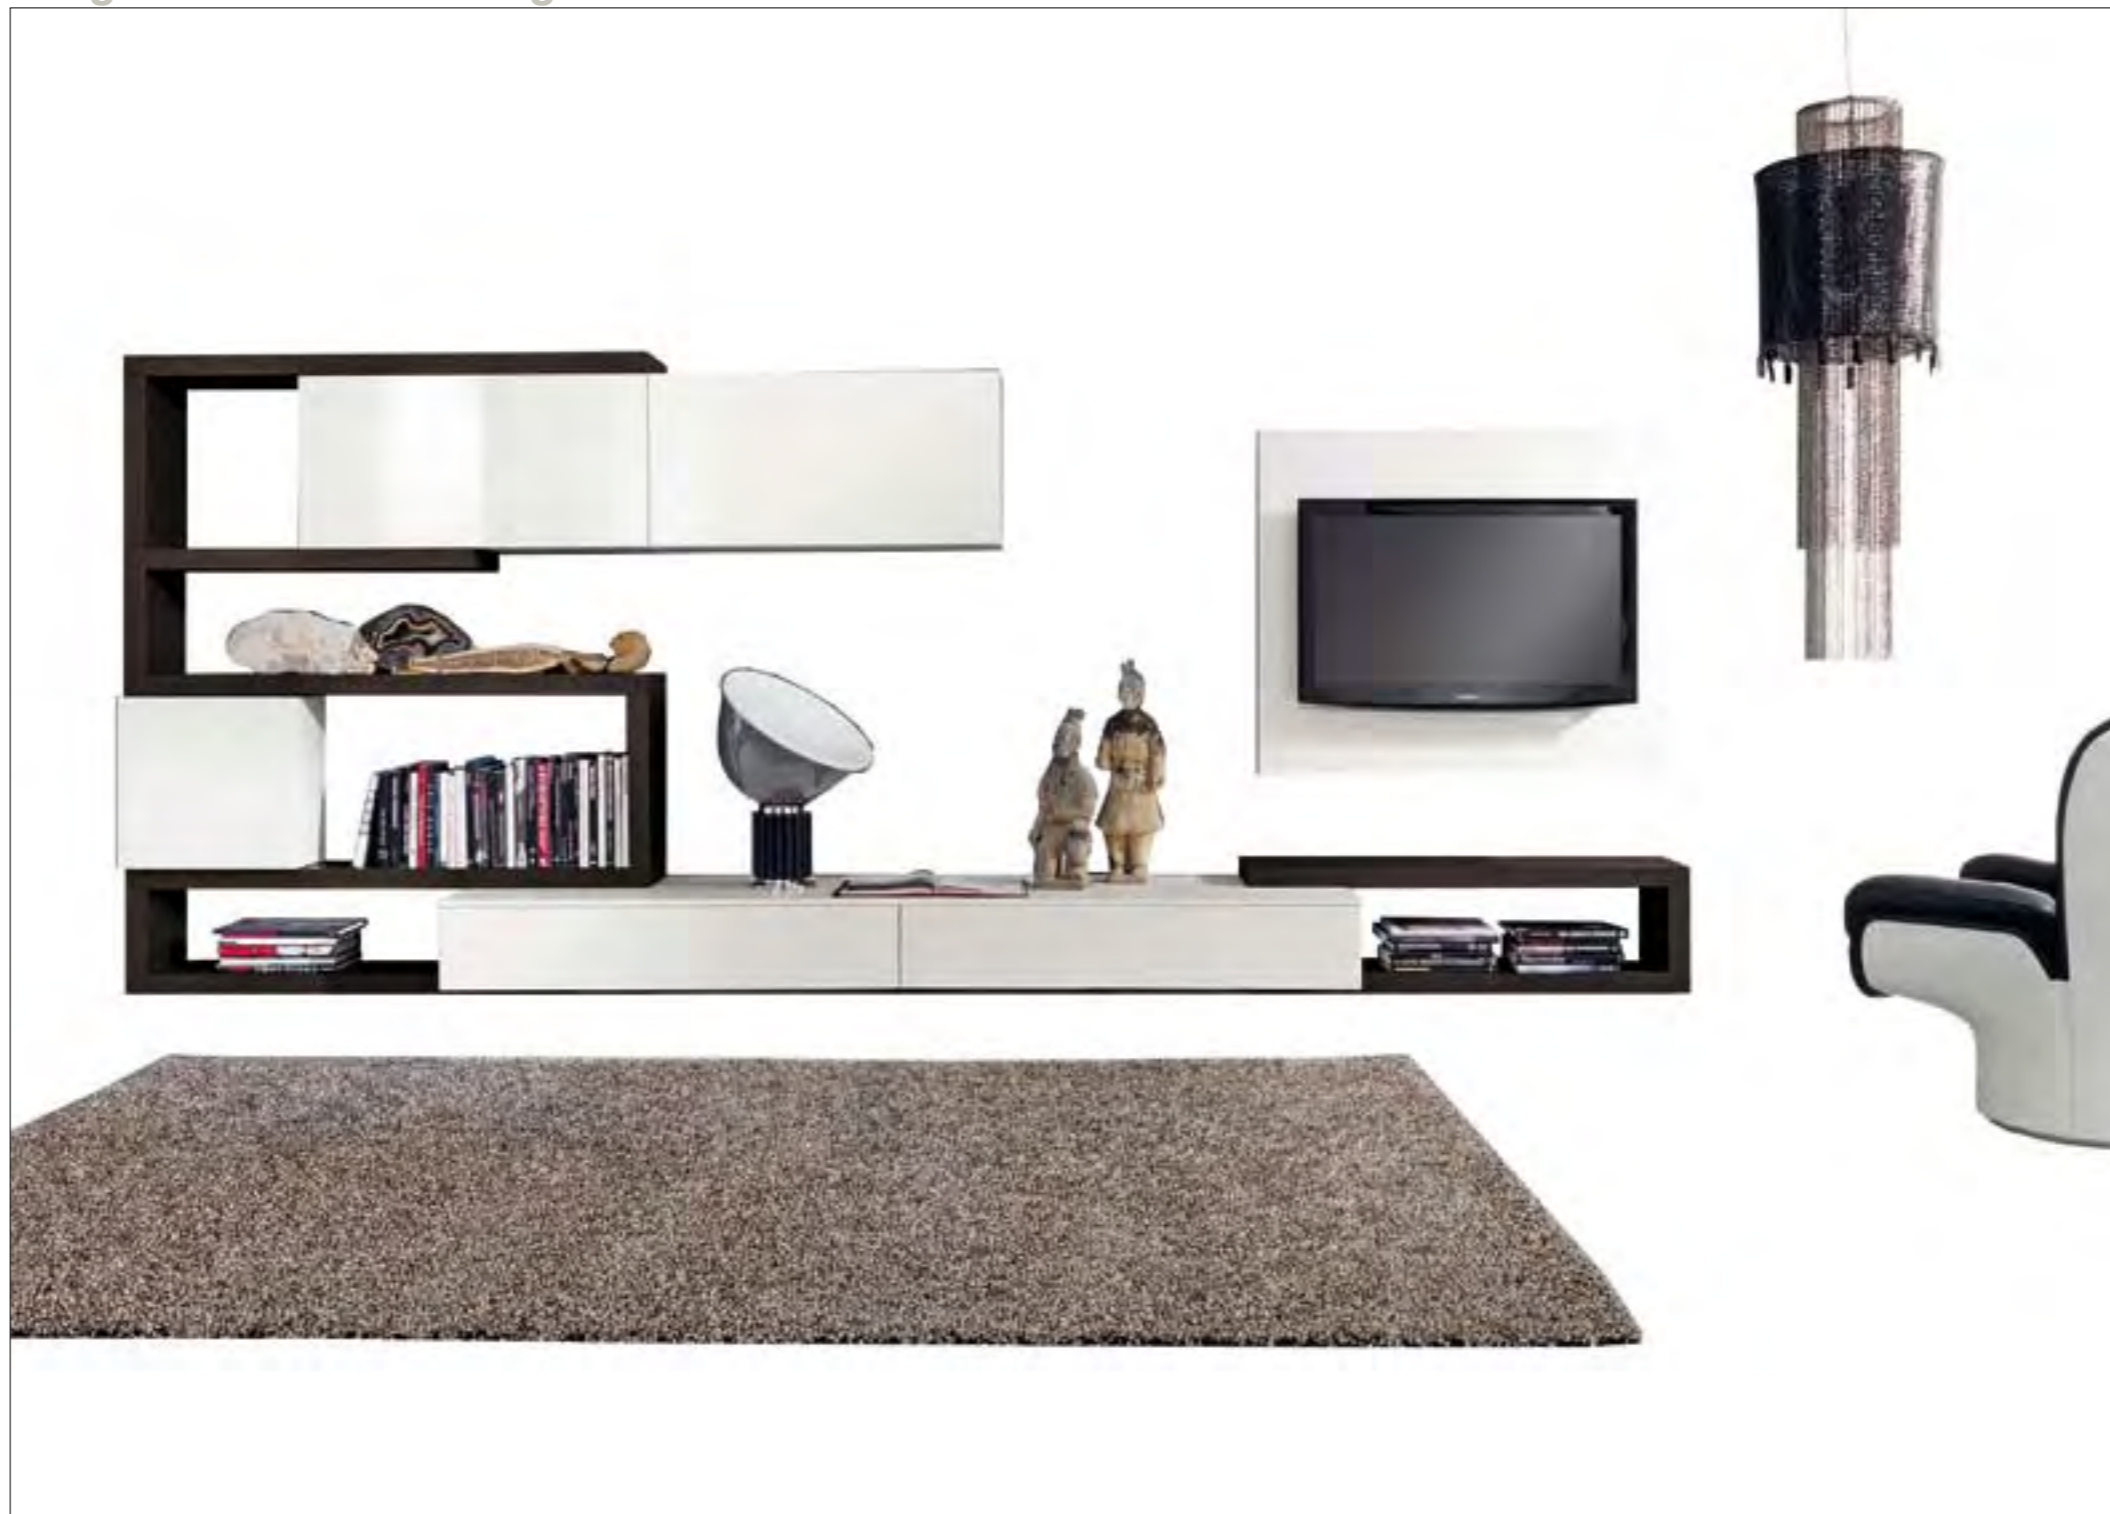

design dinamico e senza regole... linee in movimento