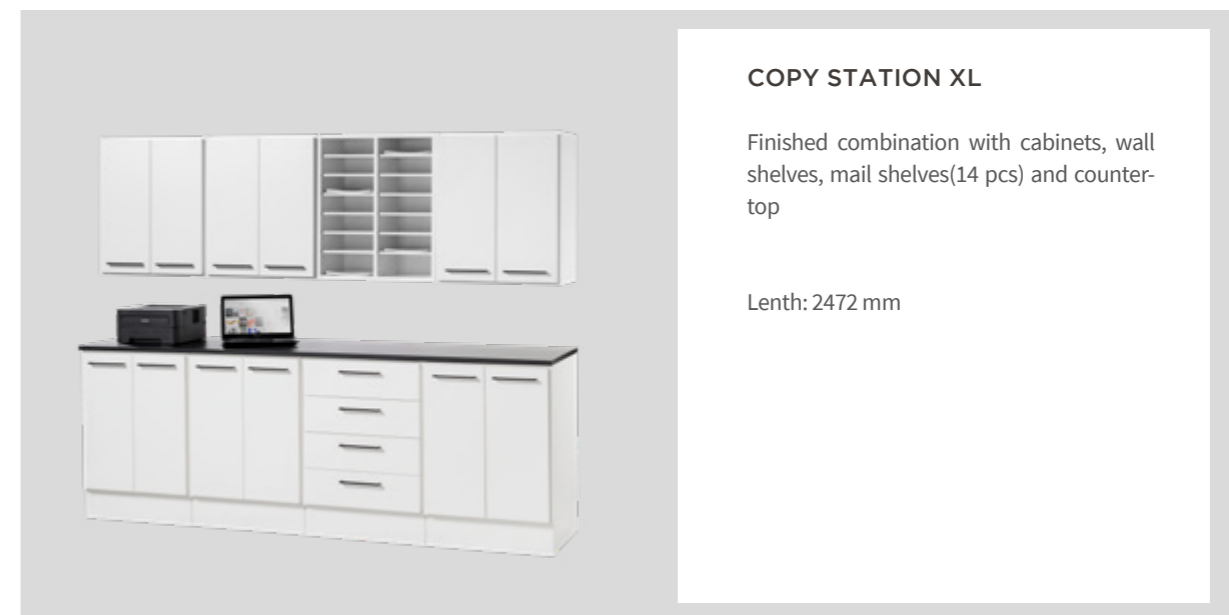

COPY STATION M

Finished combination with cabinets and countertop.

Length: 1859 mm

COPY STATION L

Finished combination with cabinets, wall shelves, mail shelves(14 pcs) and countertop.

Length: 1859 mm

COPY STATION XL