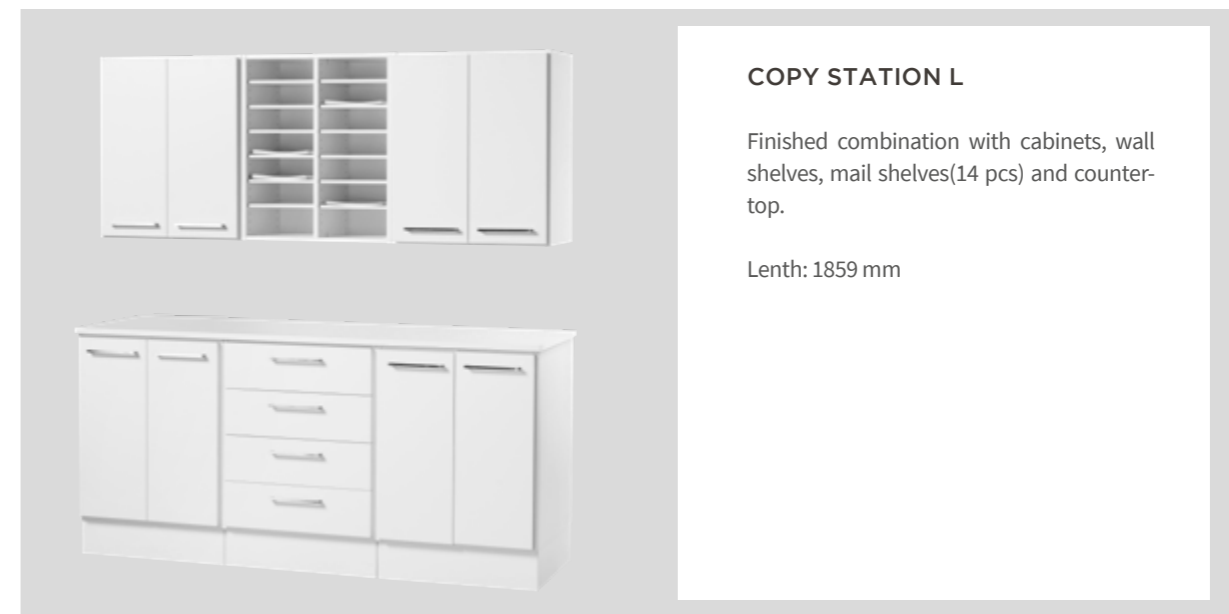

COPY STATION M

Finished combination with cabinets and countertop.

Length: 1859 mm

COPY STATION L

Finished combination with cabinets, wall shelves, mail shelves(14 pcs) and countertop.

Length: 1859 mm

COPY STATION XL