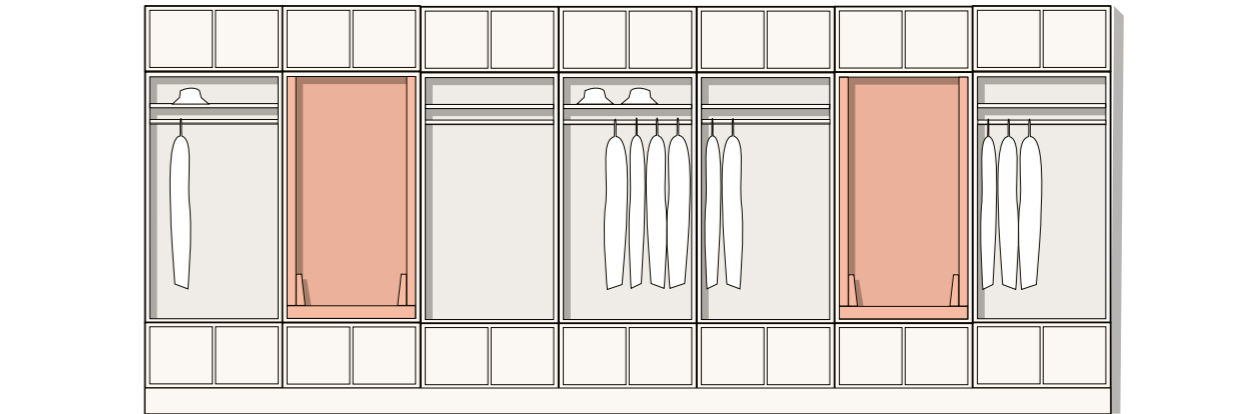

BASE... INFINITE POSSIBILITIES