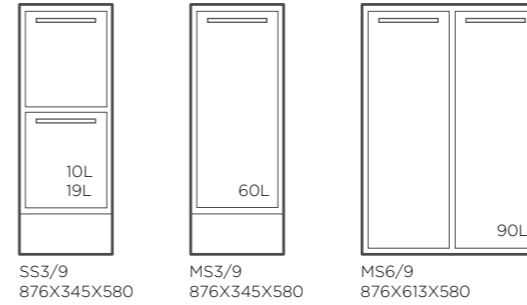

SS3/9 876X345X580
MS3/9 876X345X580
MS6/9 876X613X580

NAME	BIRCH(11)/BEECH(22)/OAK(33)/WHITE(44)/GREY(55)	ANY NCS
SS3/9	626106XX	626106L
MS3/9	616106XX	616106L
MS6/9	616094XX	616094L