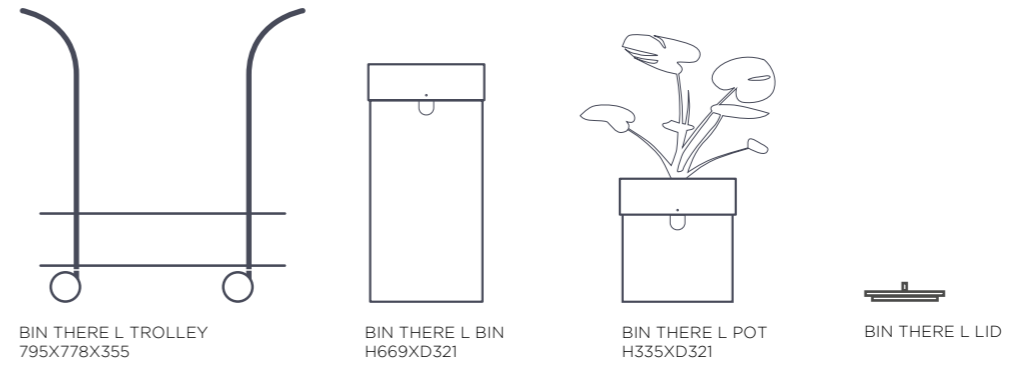

BIN THERE / BISTRO

Rolling elegance in the Urban Jungle

Bistro and Bin There takes you by surprise with their 1930's touch. The round receptacles with leather details and wooden lids, solve the recycling needs with elegance - Placed in the trolley or freestanding on their own.

Without lids, Bin There become decorative flower pots for greenery, oxygen, texture, and life. Bring the jungle with you wherever you go!

The leather is made of the art of vegetable tanned leather.

Choice of tray and lid in white pigmented ash veneer or matt varnished oak veneer.

The volume of Bin L is 54 L and Bin S is 24 L.

Design: ADDI

BIN THERE L TROLLEY
795X778X355

BIN THERE L BIN
H669XD321

BIN THERE L POT
H335XD321

BIN THERE L LID

NAME	DESCRIPTION	ITEM NO
BT L TROLLEY	BEIGE RAL1001	2670
BT L TROLLEY	OLIVE GREEN RAL7002	2671
BT L TROLLEY	COPPER BROWN RAL8004	2672
BT L TROLLEY	WHITE RAL9003	2673
BT L TROLLEY	ANTRACIT RAL7043	2674
BT L BIN	BEIGE RAL1001	2677
BT L BIN	OLIVE GREEN RAL7002	2678
BT L BIN	COPPER BROWN RAL8004	2679
BT L BIN	WHITE RAL9003	2680
BT L BIN	ANTHRACITE RAL7043	2681
BT L POT	BEIGE RAL1001	2684
BT L POT	OLIVE GREEN RAL7002	2685
BT L POT	COPPER BROWN RAL8004	2686
BT L POT	WHITE RAL9003	2687
BT L POT	ANTRACIT RAL7043	2688
DRIP COVER BT L	TRANSPARENT	2698
LID BT L	WHITE PIG. ASH VENEER PLYWOOD	2728
LID BT L	OAK VENEER PLYWOOD	2727
LABEL BT	WASTE	610048
LABEL BT	PAPER	610047
LABEL BT	PLASTIC	610046
LABEL BT	CANS	620012
LABEL BT	BOTTLES	620013
LABEL BT	COMPOST	620014