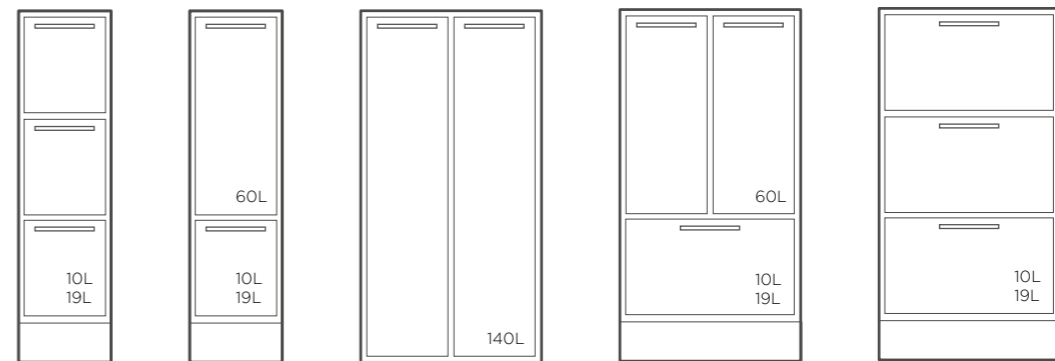

SS3/12 1142X345X580
SM3/12 1142X345X580
MS6/12 1142X613X580
SM6/12 1142X613X580
SS6/12 1142X613X580

NAME	BIRCH(11)/BEECH(22)/OAK(33)/WHITE(44)/GREY(55)	ANY NCS
SS3/12	666116XX	666116L
SM3/12	686116XX	686116L
MS6/12	656116XX	656116L
SM6/12	676116XX	676116L
SS6/12	696116XX	696116L