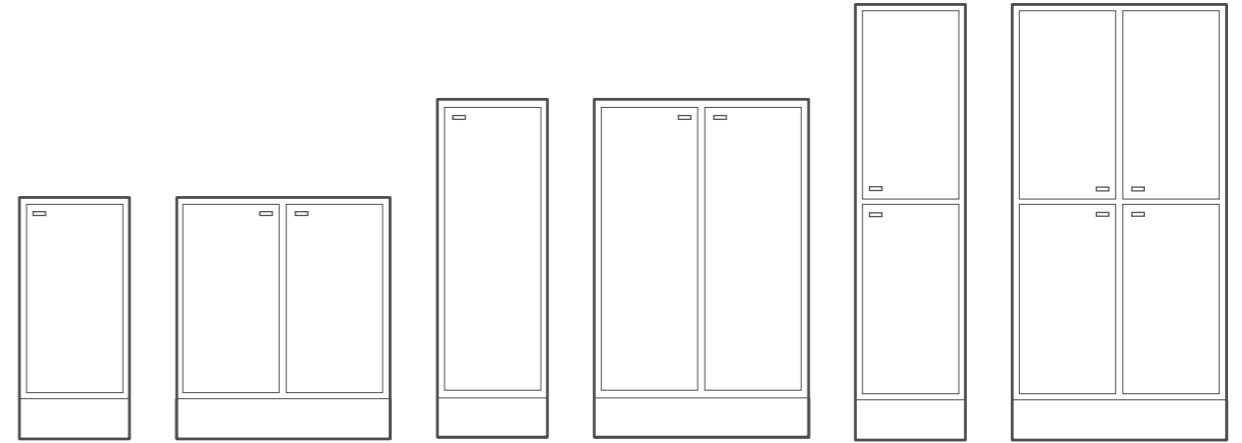

NAME	BIRCH(11)/BEECH(22)/OAK(33)/WHITE(44)/GREY(55)	ANY NCS
PF4/9-1 876X410X372		
PF8/9-2 876X800X372		
PF4/12-1 1228X410X372		
PF8/12-2 1228X800X372		
PF4/15-2 1580X410X372		
PF8/15-4 1580X800X372		
PF4/9-1	344094XX	344094L
PF8/9-2	348094XX	348094L
PF4/12-1	384114XX	384114L
PF8/12-2	388114XX	388114L
PF4/15-2	344154XX	344154L
PF8/15-4	348154XX	348154L