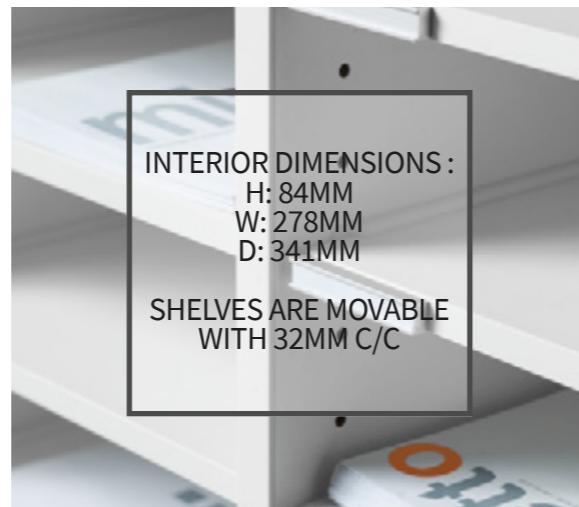

INTERIOR DIMENSIONS :
H: 84MM
W: 278MM
D: 341MM

SHELVES ARE MOVABLE
WITH 32MM C/C