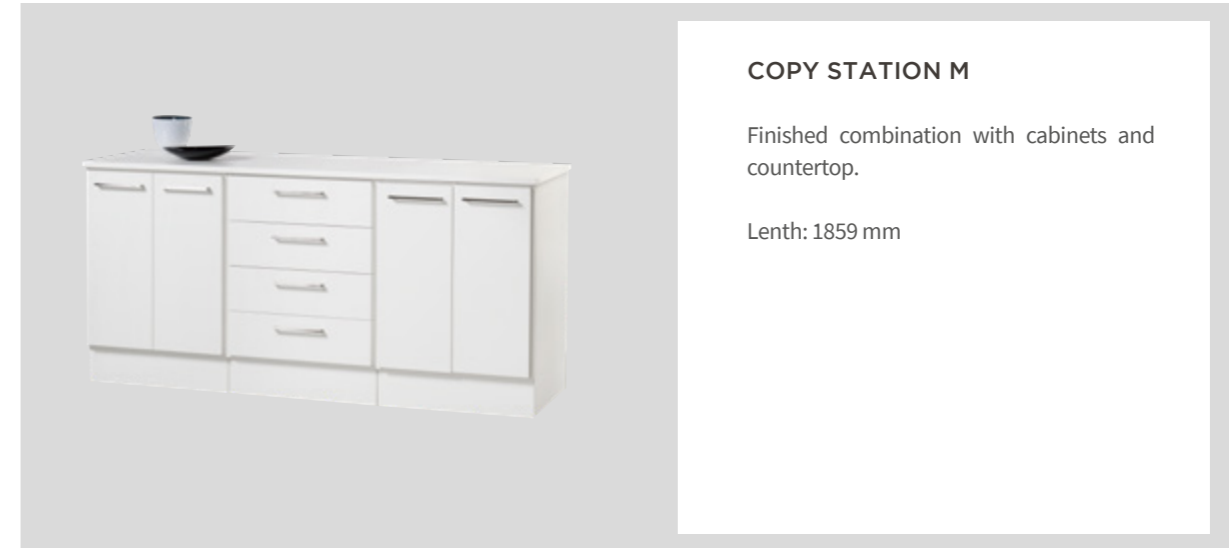

COPY STATIONS, COMBINATIONS

The Evolution series can be combined endlessly with your own custom copy space. But you can also take a shortcut.

In order to simplify your choice, we offer complete copy stations with room for what's most important, regardless of the size of your space. Storage in cabinets and drawers, post boxes, and the countertop are available in five ready-made combinations.

Frames and fronts in white MFC and countertop in white or black HPL.

Compliment and combine easily with other pieces from our range.

MODEL	WHITE	BLACK
XS	40144	40146
S	40244	40246
M	40344	40346
L	40444	40446
XL	40544	40546

COPY STATION M

Finished combination with cabinets and countertop.

Length: 1859 mm