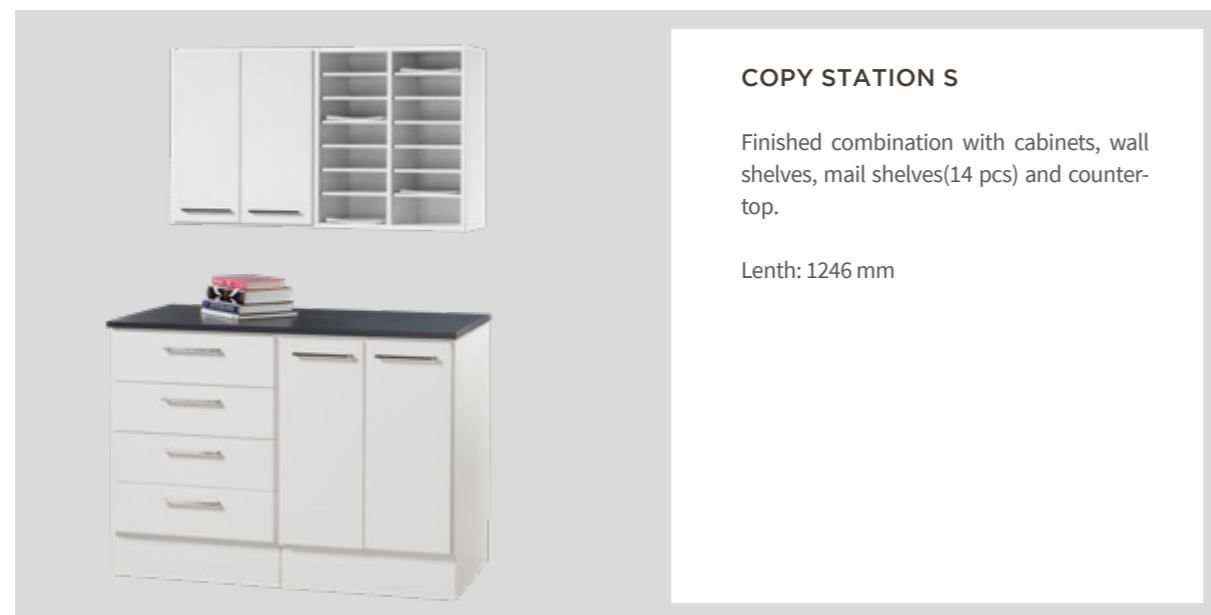

Finished combination with cabinets, wall shelves, mail shelves(14 pcs) and countertop

Length: 2472 mm

COPY STATION XS

Finished combination with cabinets and countertop.

Length: 1246 mm

COPY STATION S

Finished combination with cabinets, wall shelves, mail shelves(14 pcs) and countertop.