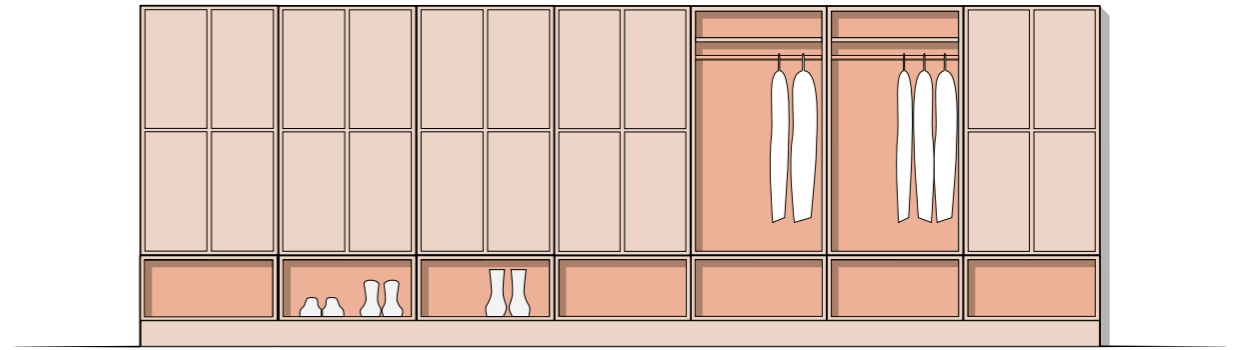

BASE... INFINITE POSSIBILITIES