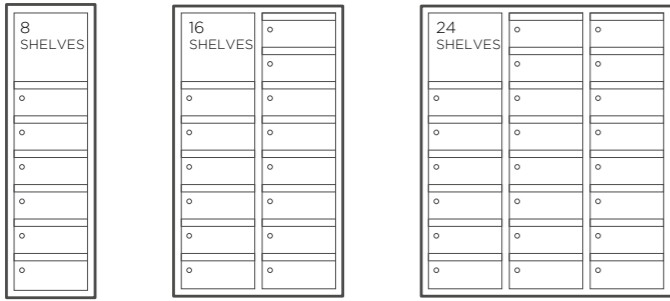

PL3/10 1078X316X372
PL6/10 1078X613X372
PL9/10 1078X910X372

NAME	BIRCH(11)/BEECH(22)/OAK(33)/WHITE(44)/GREY(55)	ANY
PL3/10	283104XX	283104L
PL6/10	286104XX	286104L
PS9/10	289104XX	289104L