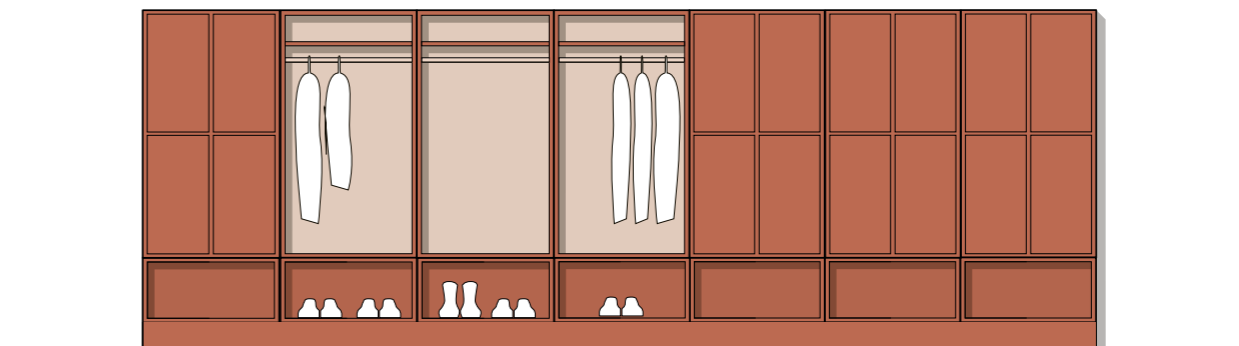

BASE... INFINITE POSSIBILITIES