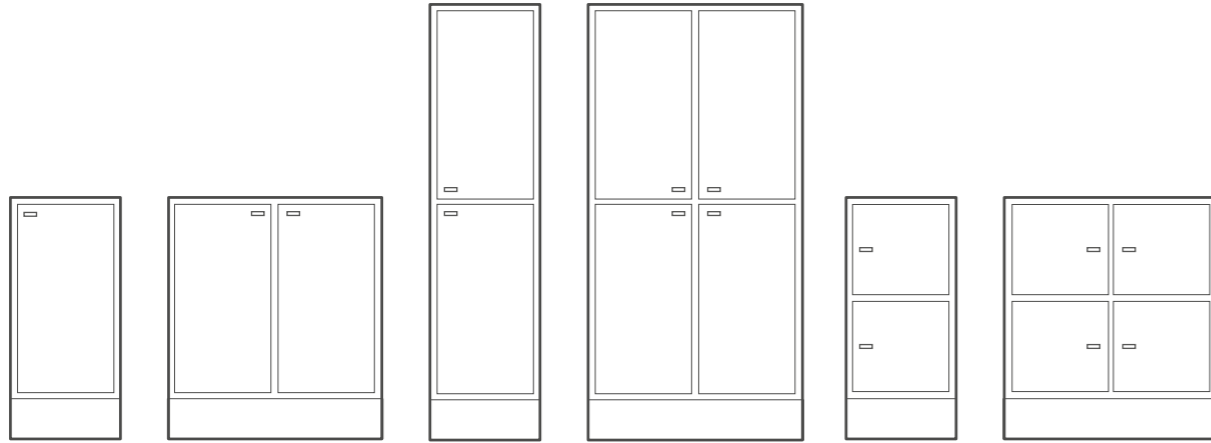

NAME	BIRCH(11)/BEECH(22)/OAK(33)/WHITE(44)/GREY(55)	ANY NCS
PDF4/9-1	344096XX	344096L
PDF8/9-2	348096XX	348096L
PDF4/15-2	344156XX	344156L
PDF8/15-4	348156XX	348156L
PDF4/9-2	384096XX	384096L
PDF8/9-4	388096XX	388096L