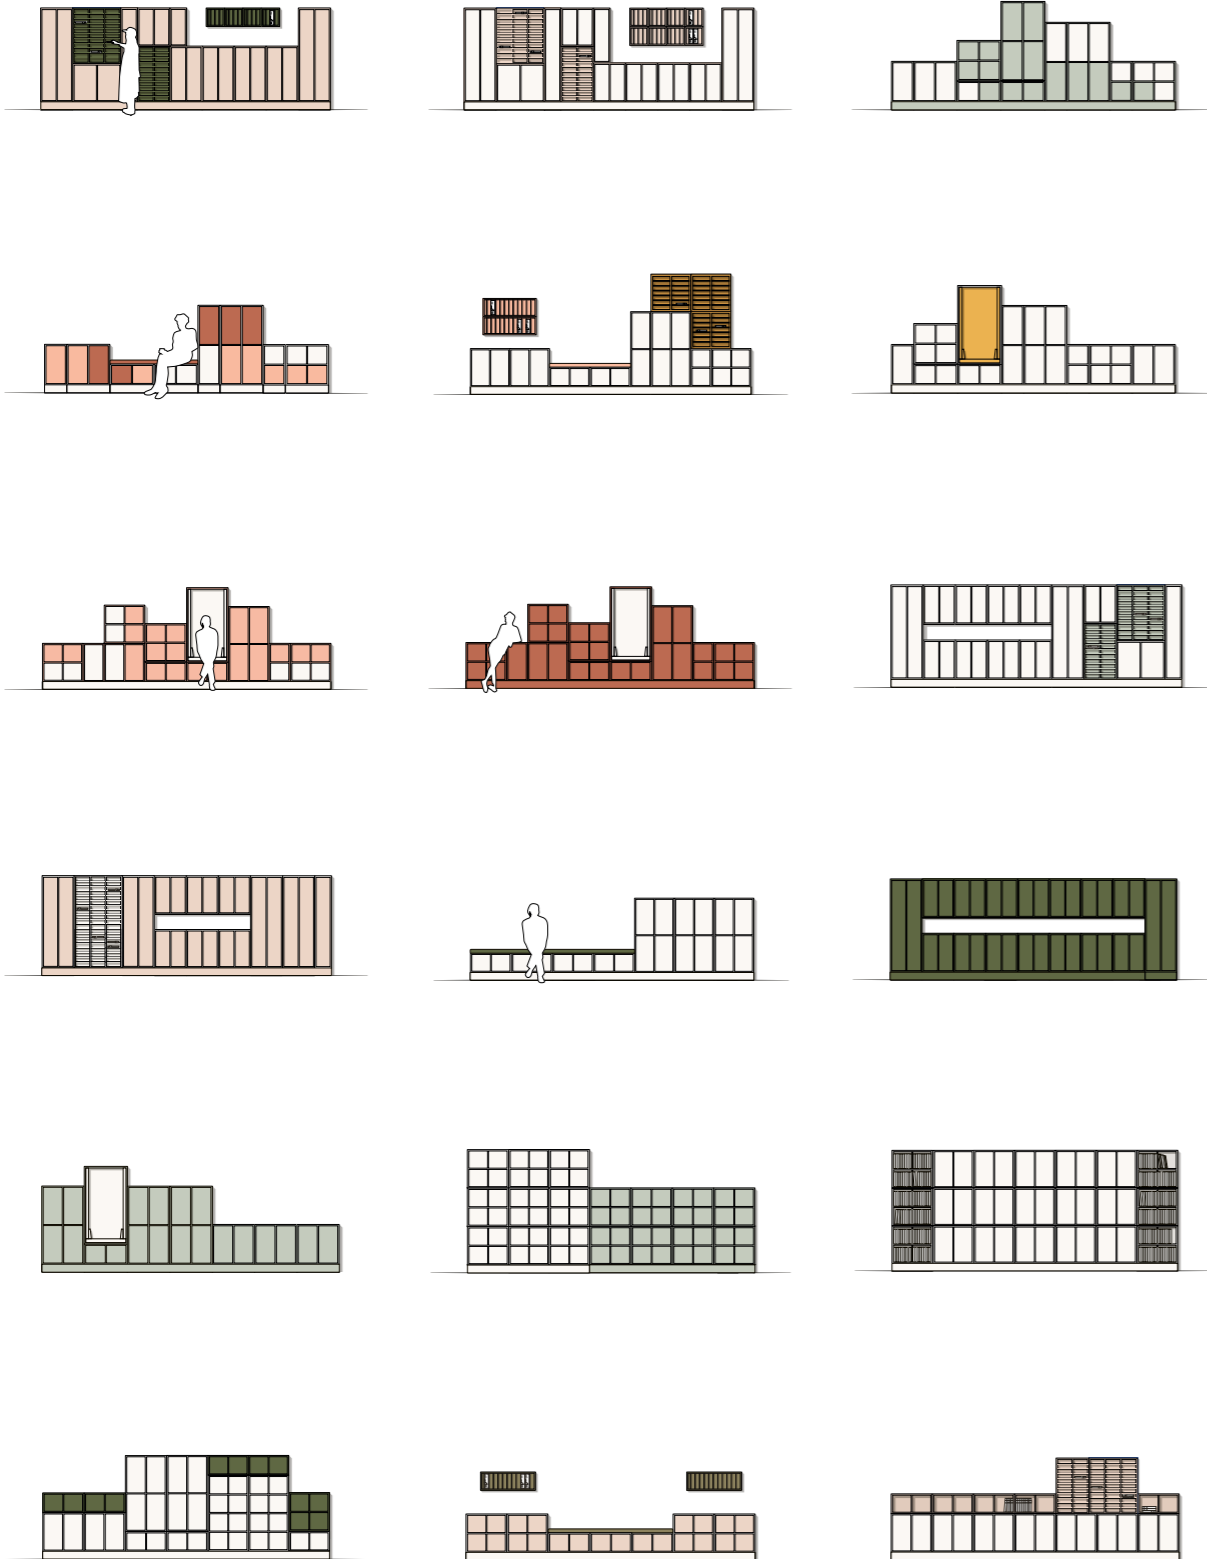

BASE... INFINITE POSSIBILITIES