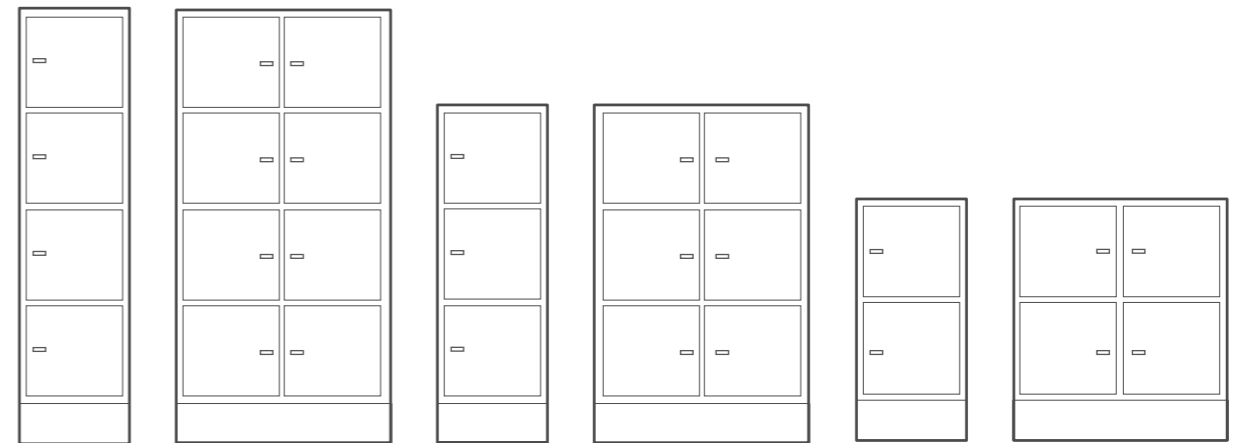

NAME	BIRCH(11)/BEECH(22)/OAK(33)/WHITE(44)/GREY(55)	ANY NCS
PF4/15-4 1580X410X372		
PF8/15-8 1580X800X372		
PF4/12-3 1228X410X372		
PF8/12-6 1228X800X372		
PF4/9-2 876X410X372		
PF8/9-4 876X800X372		
PF4/15-4	384154XX	384154L
PF8/15-8	388154XX	388154L
PF4/12-3	384124XX	384124L
PF8/12-6	388124XX	388124L
PF4/9-2	384094XX	384094L
PF8/9-4	388094XX	388094L