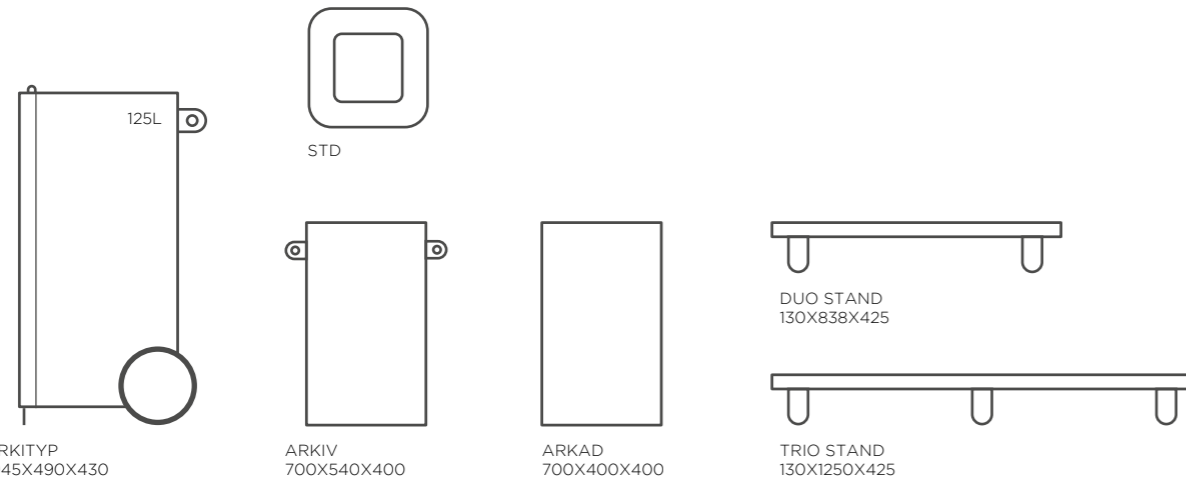

ARKITYP / ARKIV / ARKAD

Award Winning Arkityp.

With strong form, the recycling vessels move out of the shadows. Make room for the 2019 German Design Award Winner- Arkityp . Together, Arkityp, Arkiv, and Arkad, give an elegant and strong impression to create order in your recycling needs.

Typical function with atypical shape. Slightly roughened

lacquered aluminum with a matte finish. Wheels and soft handles in solid birch. The tight but natural looking design language.

Based on the archetype of a recycling vessel on wheels, they are modern sorting furnitures that do not need to be hidden away.

Arkityp adapted for standard bag 125L-140L and Arkiv/Arkad for standard bag of 125 L.

Design: ADDI

NAME	DESCRIPTION	ITEM NO
ARKITYP	PALE GREEN RAL6021	2630
ARKITYP	TERRACOTTA RAL3012	2631
ARKITYP	ANTHRACITE RAL7043	2632
ARKITYP	WHITE RAL9003	2633
ARKIV	PALE GREEN RAL6021	2636
ARKIV	TERRACOTTA RAL3012	2637
ARKIV	ANTHRACITE RAL7043	2638
ARKIV	WHITE RAL9003	2639
ARKAD	PALE GREEN RAL6021	2642
ARKAD	TERRACOTTA RAL3012	2643
ARKAD	ANTHRACITE RAL7043	2644
ARKAD	WHITE RAL9003	2645
TRIO STAND	BIRCH VEENER PLYWOOD	2648
TRIO STAND	MDF NCS S 7502-G	2649
DUO STAND	BIRCH VEENER PLYWOOD	2651
DUO STAND	MDF NCS S 7502-G	2652