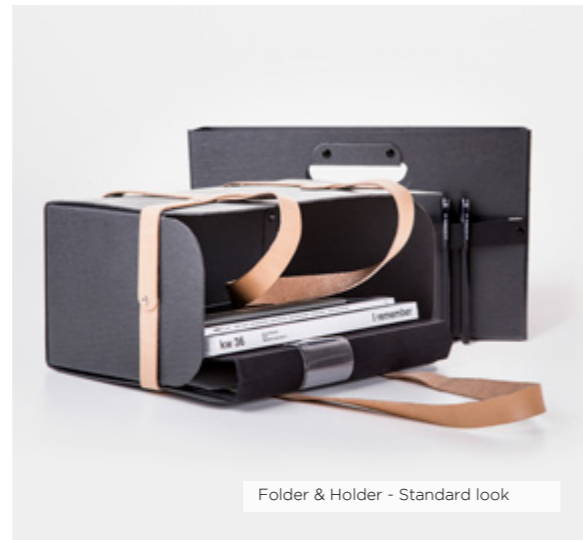

Personal storage - combination

Folder & Holder - Standard look

NAME	BIRCH(11)/BEECH(22)/OAK(33)/WHITE(44)/LIGHT GREY(55)	ANY NCS
PF4/7-1	344074XX	344074L
PF8/7-2	348074XX	348074L