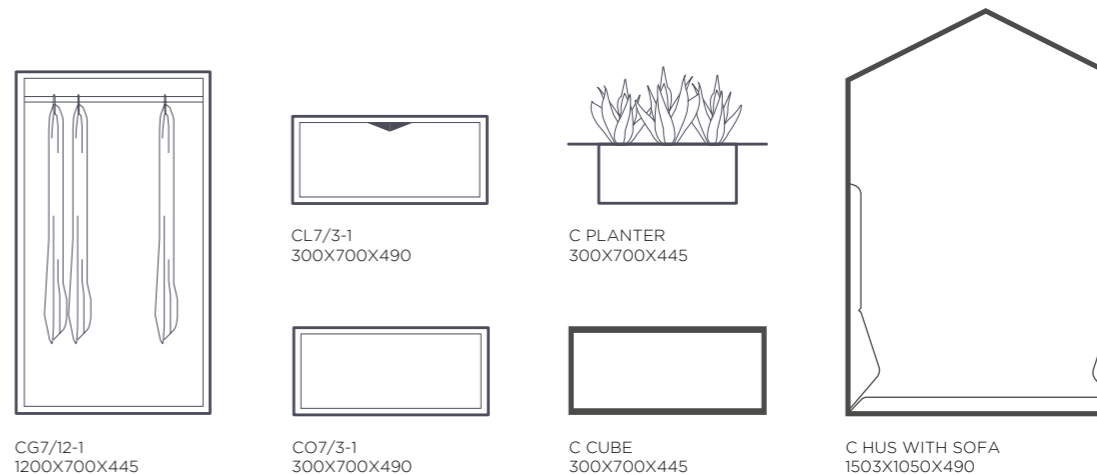

CG7/12-1
1200X700X445

CL7/3-1
300X700X490

C PLANTER
300X700X445

C HUS WITH SOFA
1503X1050X490

CO7/3-1
300X700X490

C CUBE
300X700X445

NAME	DESCRIPTION (FRAME/DOOR)	ITEM NO.	PUSH OPENING (0)	LOCK CYLINDER (1)	RFID MIFARE(2)
CD7/6-2	WHITE MATT MFC/WHITE LACQ	31010X			
	ANY NCS	31011X			
CD7/12-4	WHITE MATT MFC/WHITE LACQ	31012X			
	ANY NCS	31013X			
CD7/17-6	WHITE MATT MFC/WHITE LACQ	31014X			
	ANY NCS	31015X			
CD7/17-1	WHITE MATT MFC/WHITE LACQ	31016X			
	ANY NCS	31017X			
CD3/17-1	WHITE MATT MFC/WHITE LACQ	31018X			
	ANY NCS	31019X			
CL7/3-1	WHITE MATT MFC/WHITE LACQ	31032X			
	ANY NCS	31033X			
CO7/3-1	WHITE MATT MFC	310300			
	ANY NCS	310310			
CG7/12-1	WHITE MATT MFC	310301			
	ANY NCS	310302			
C PLANTER	PLANTER RAL7043	310303			
	PLANTER RAL9003	310304			
DRIP COVER	TRANSPARENT	310304			

NAME	DESCRIPTION	ART. NO
CS700	PLINTH STEEL L=700 MM RAL7043 (ANTRACITE)	310401
	PLINTH STEEL L=700 MM RAL9003 (WHITE)	310402
C KUB	CUBE STEEL RAL7043 (ANTRACITE)	310407
	CUBE STEEL RAL9003 (WHITE)	310408
C HUS	HOUSE STEEL RAL7043 INCL SOFA *	310409
	HOUSE STEEL RAL9003 INCL. SOFA *	310410