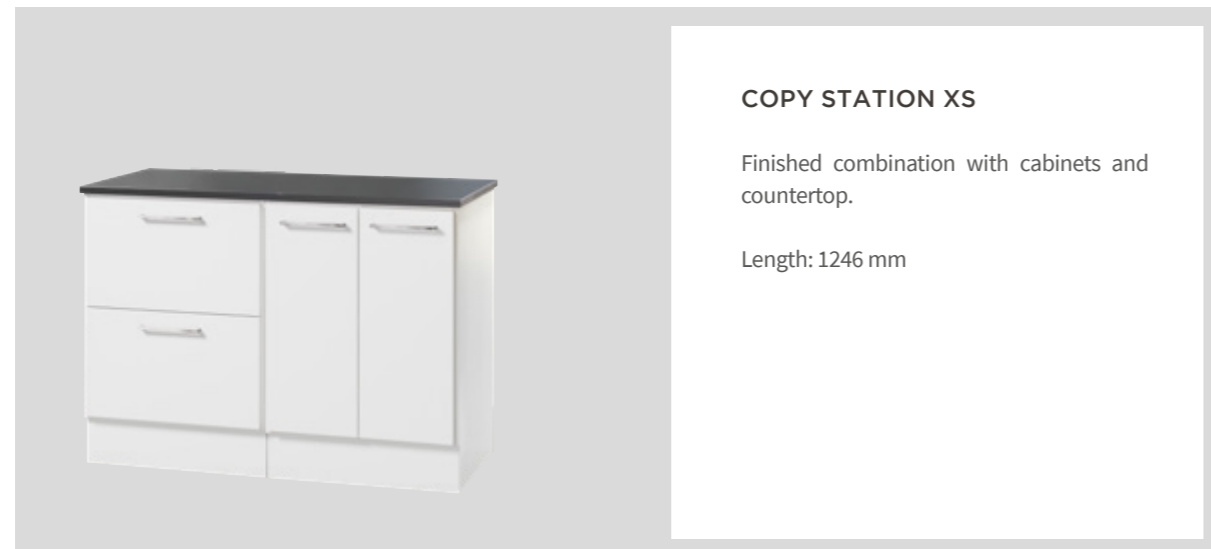

COPY STATION XS

Finished combination with cabinets and countertop.

Length: 1246 mm