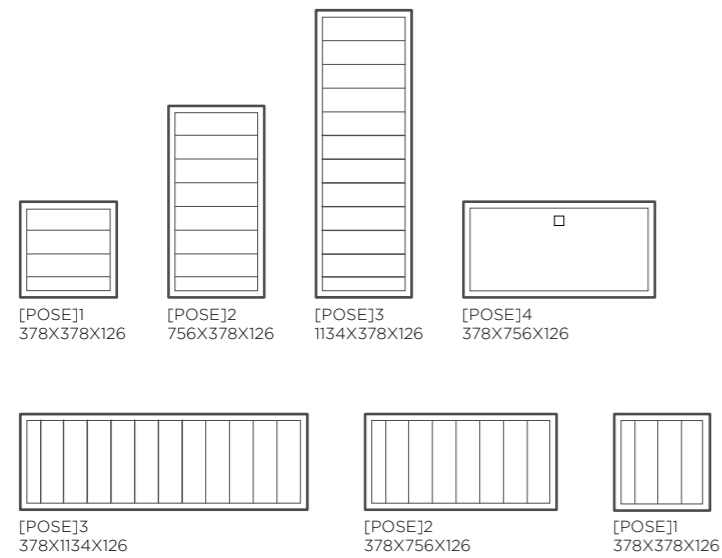

The volume of Bin L is 54 L and Bin S is 24 L.

Design: ADDI

BIN THERE L TROLLEY
795X778X355

BIN THERE L BIN
H669XD321

BIN THERE L POT
H335XD321

BIN THERE L LID

NAME	DESCRIPTION	ITEM NO
BT L TROLLEY	BEIGE RAL1001	2670
BT L TROLLEY	OLIVE GREEN RAL7002	2671
BT L TROLLEY	COPPER BROWN RAL8004	2672
BT L TROLLEY	WHITE RAL9003	2673
BT L TROLLEY	ANTRACIT RAL7043	2674
BT L BIN	BEIGE RAL1001	2677
BT L BIN	OLIVE GREEN RAL7002	2678
BT L BIN	COPPER BROWN RAL8004	2679
BT L BIN	WHITE RAL9003	2680
BT L BIN	ANTHRACITE RAL7043	2681
BT L POT	BEIGE RAL1001	2684
BT L POT	OLIVE GREEN RAL7002	2685
BT L POT	COPPER BROWN RAL8004	2686
BT L POT	WHITE RAL9003	2687
BT L POT	ANTRACIT RAL7043	2688
DRIP COVER BT L	TRANSPARENT	2698
LID BT L	WHITE PIG. ASH VENEER PLYWOOD	2728
LID BT L	OAK VENEER PLYWOOD	2727
LABEL BT	WASTE	610048
LABEL BT	PAPER	610047
LABEL BT	PLASTIC	610046
LABEL BT	CANS	620012
LABEL BT	BOTTLES	620013
LABEL BT	COMPOST	620014

POSE

Rows, angles, and repetition.

Let your combination become a tactile parade or a winding maze.

Pose is an exposure shelf that can be all that you need: mailbox, paper stock, and even bag storage. With high-quality craftsmanship, beveled edges, precise corners and small depth, Pose can become more of a creation than a furniture. Make your choice of three different sizes in all colors to be combined and varied, indefinitely.