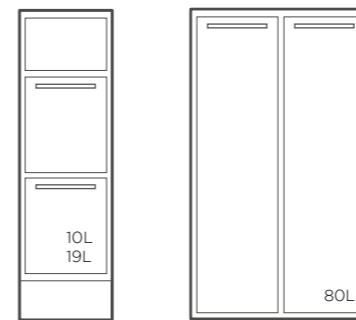

SS3/10 1068X345X580
MS6/10 1068X613X580

NAME	BIRCH(11)/BEECH(22)/OAK(33)/WHITE(44)/GREY(55)	ANY NCS
SS3/10	646106XX	646106L
MS6/10	636106XX	636106L