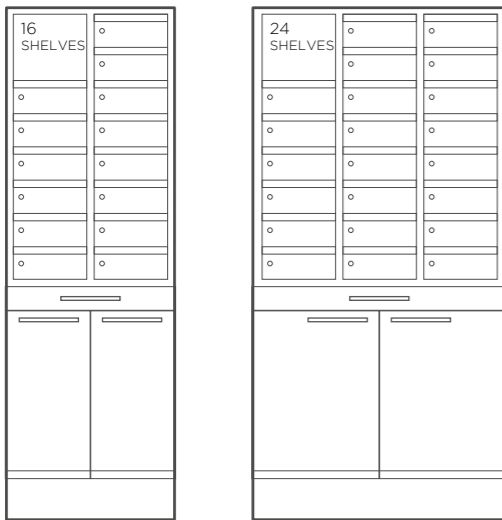

PL6/19 1932X613X372
PL9/19 1932X910X372

NAME	BIRCH(11)/BEECH(22)/OAK(33)/WHITE(44)/GREY(55)	ANY NCS
PL6/19	286194XX	286194L
PL9/19	289194XX	289194L