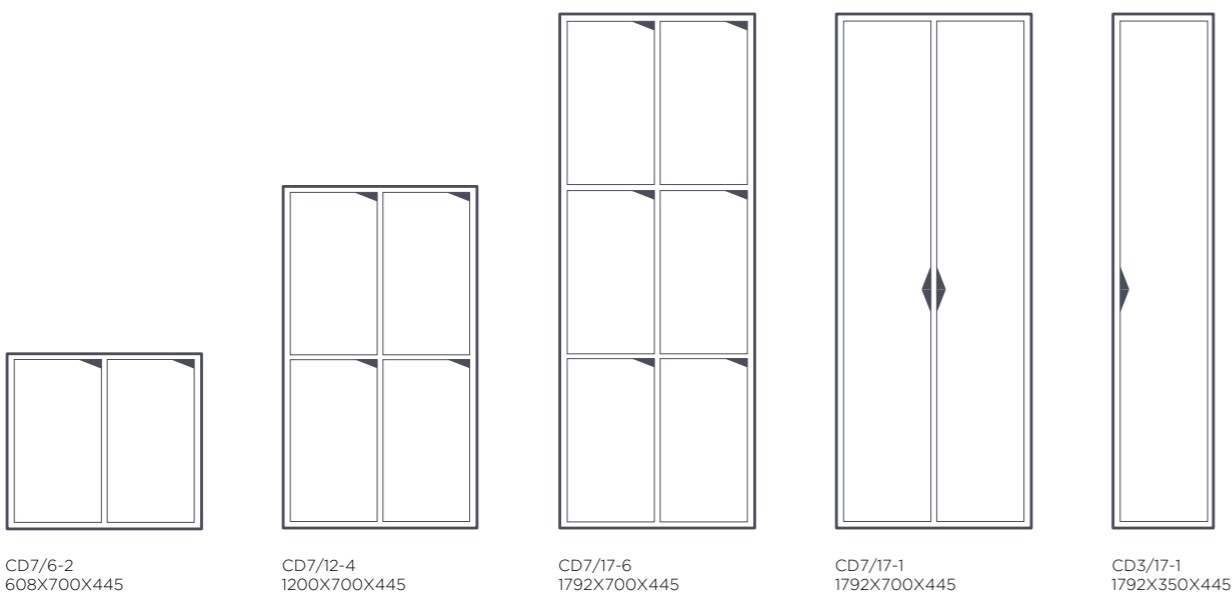

CD7/6-2
608X700X445

CD7/12-4
1200X700X445

CD7/17-6
1792X700X445

CD7/17-1
1792X700X445

CD3/17-1
1792X350X445