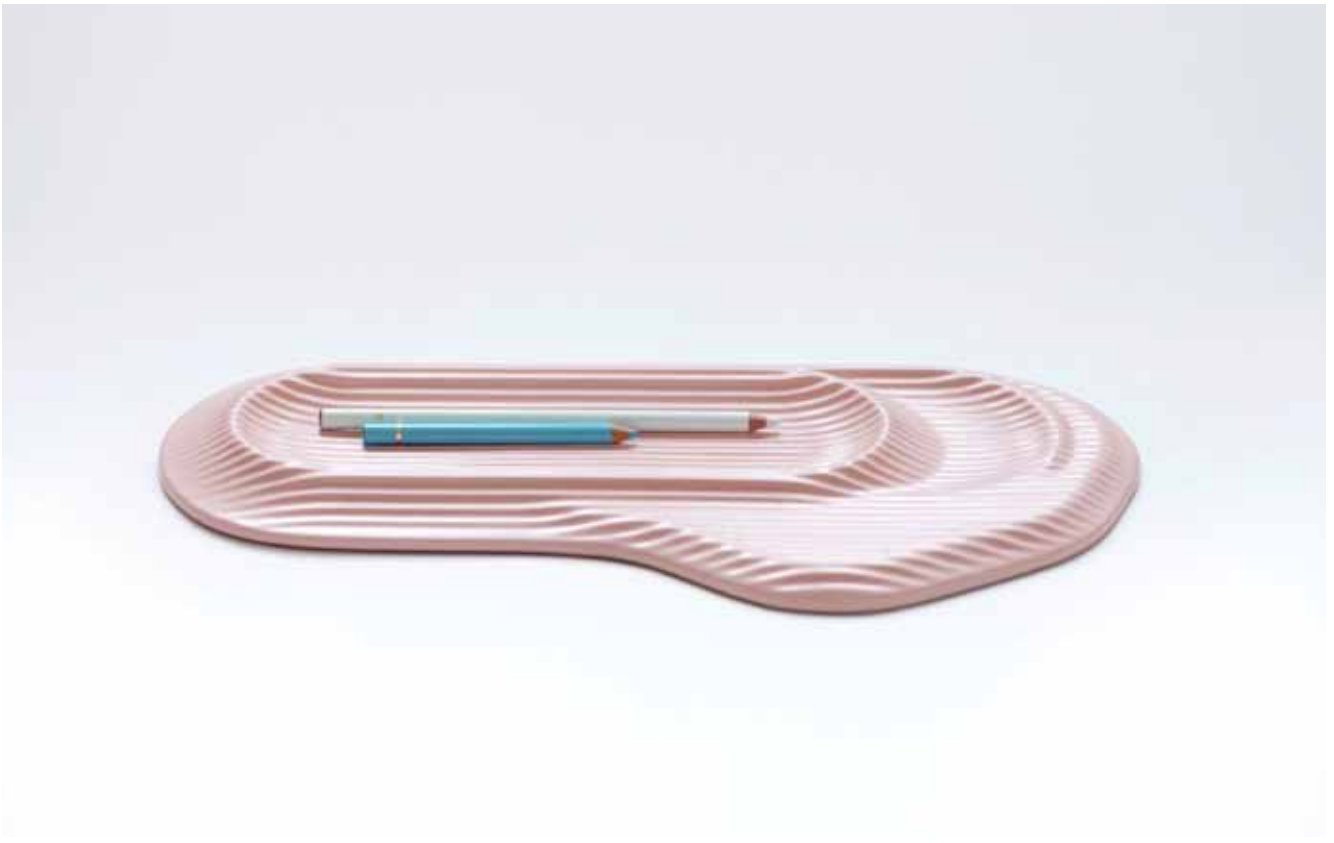

CERAMIC FEELD
Benjamin Graindorge
BGR 03 light pink

Plumier
Céramique émaillée
Pencil case
Enamelled ceramic
w 20 x l 37 x h 2 cm